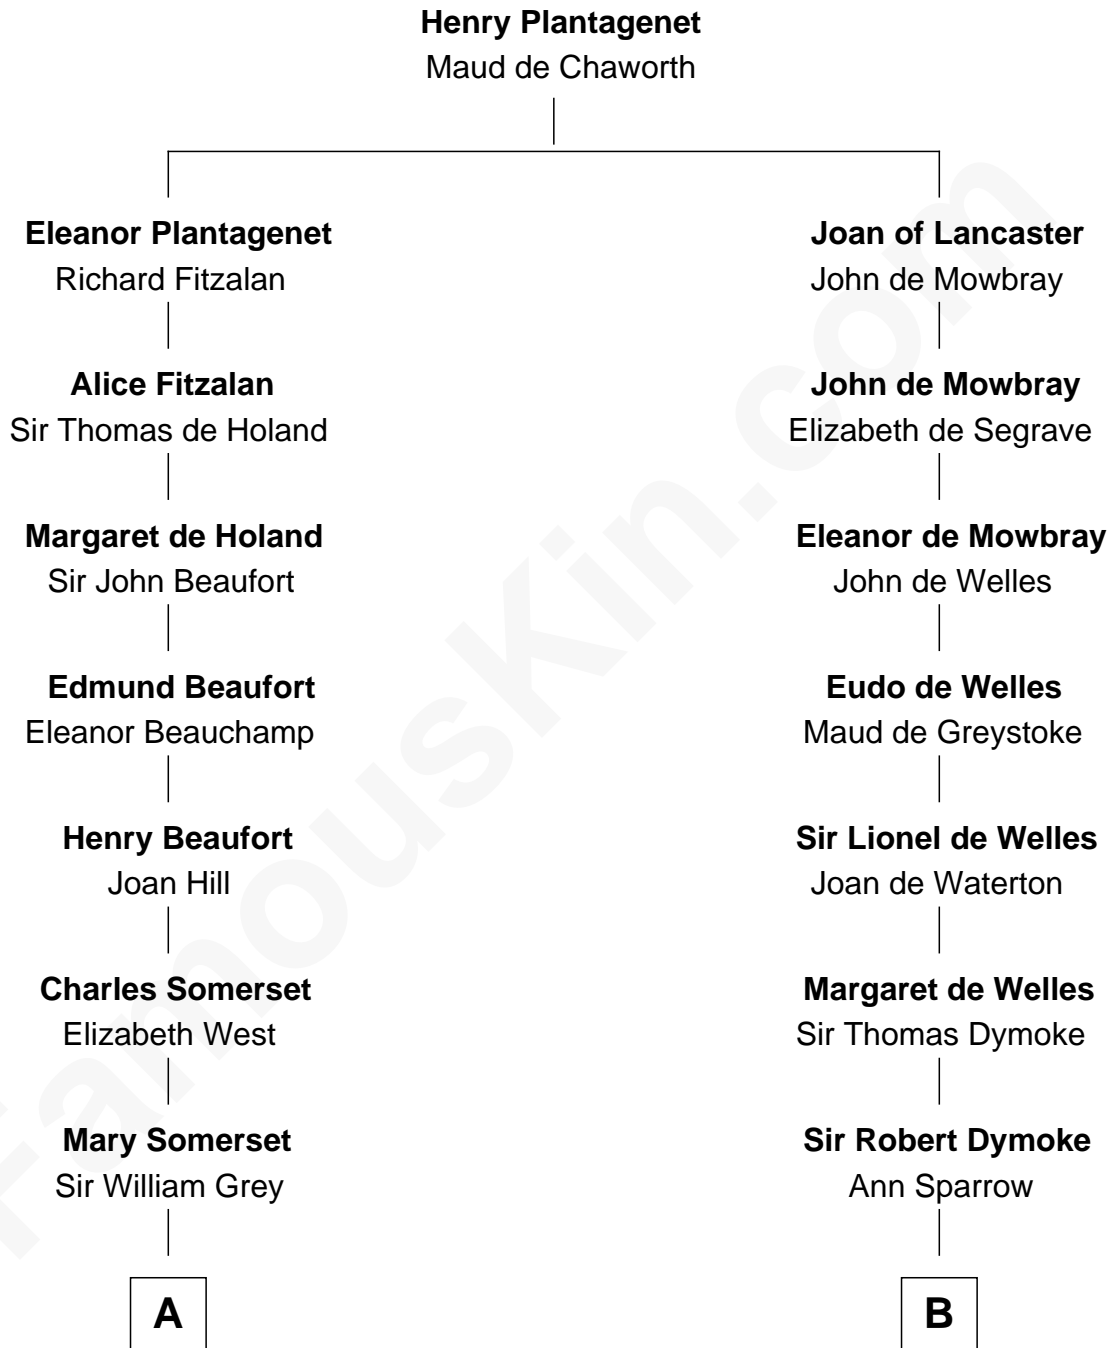

FamousKin.com Relationship Chart of

Benedict Cumberbatch
Movie, Television and Stage Actor

14th cousin 6 times removed of

Thomas Nelson
Signer of the Declaration of Independence

C

Henry Alfred Cumberbatch

Hélène Gertrude Rees

Henry Carlton Cumberbatch

Pauline Ellen Laing Congdon

Timothy Carlton Congdon Cumberbatch

Wanda Ventham

Benedict Cumberbatch

Movie, Television and Stage Actor

FamousKin.com