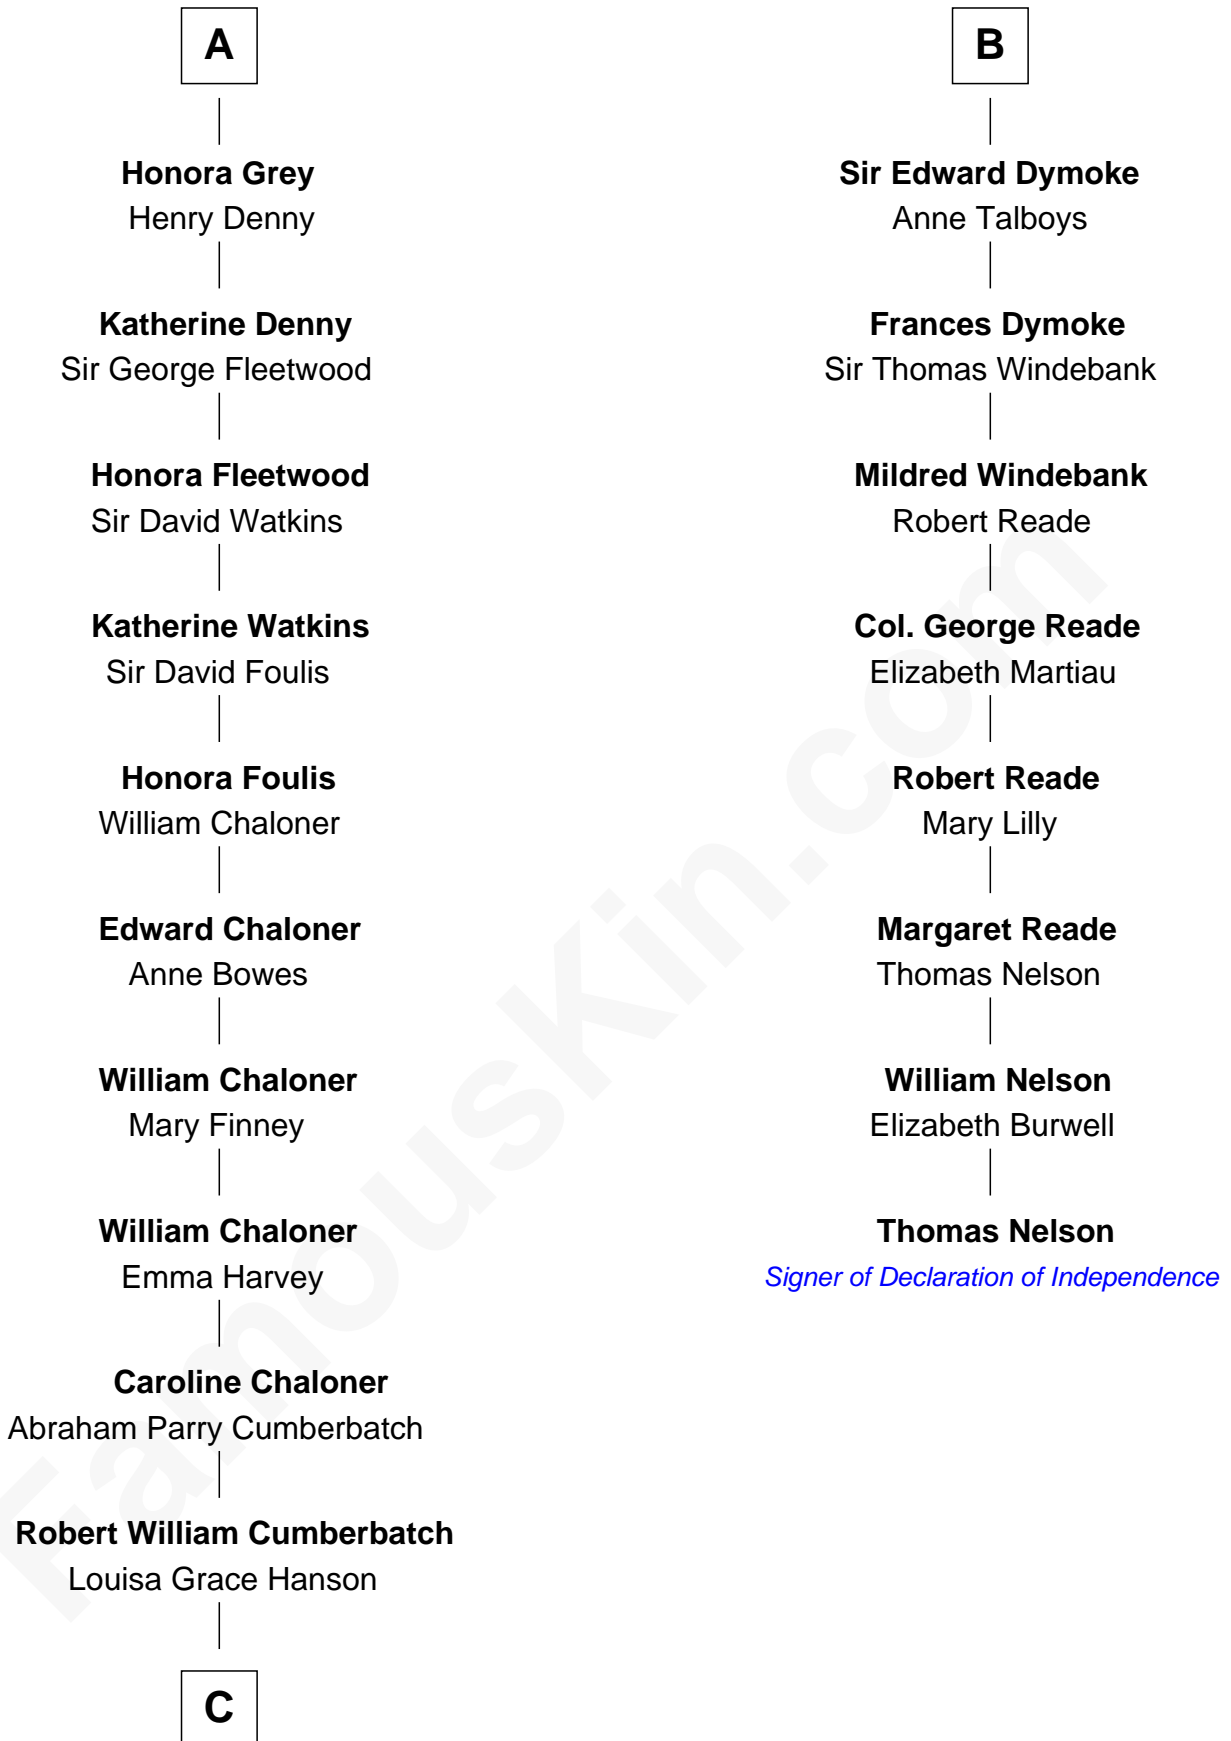

FamousKin.com Relationship Chart of

Benedict Cumberbatch
Movie, Television and Stage Actor

14th cousin 6 times removed of

Thomas Nelson
Signer of the Declaration of Independence

C

Henry Alfred Cumberbatch

Hélène Gertrude Rees