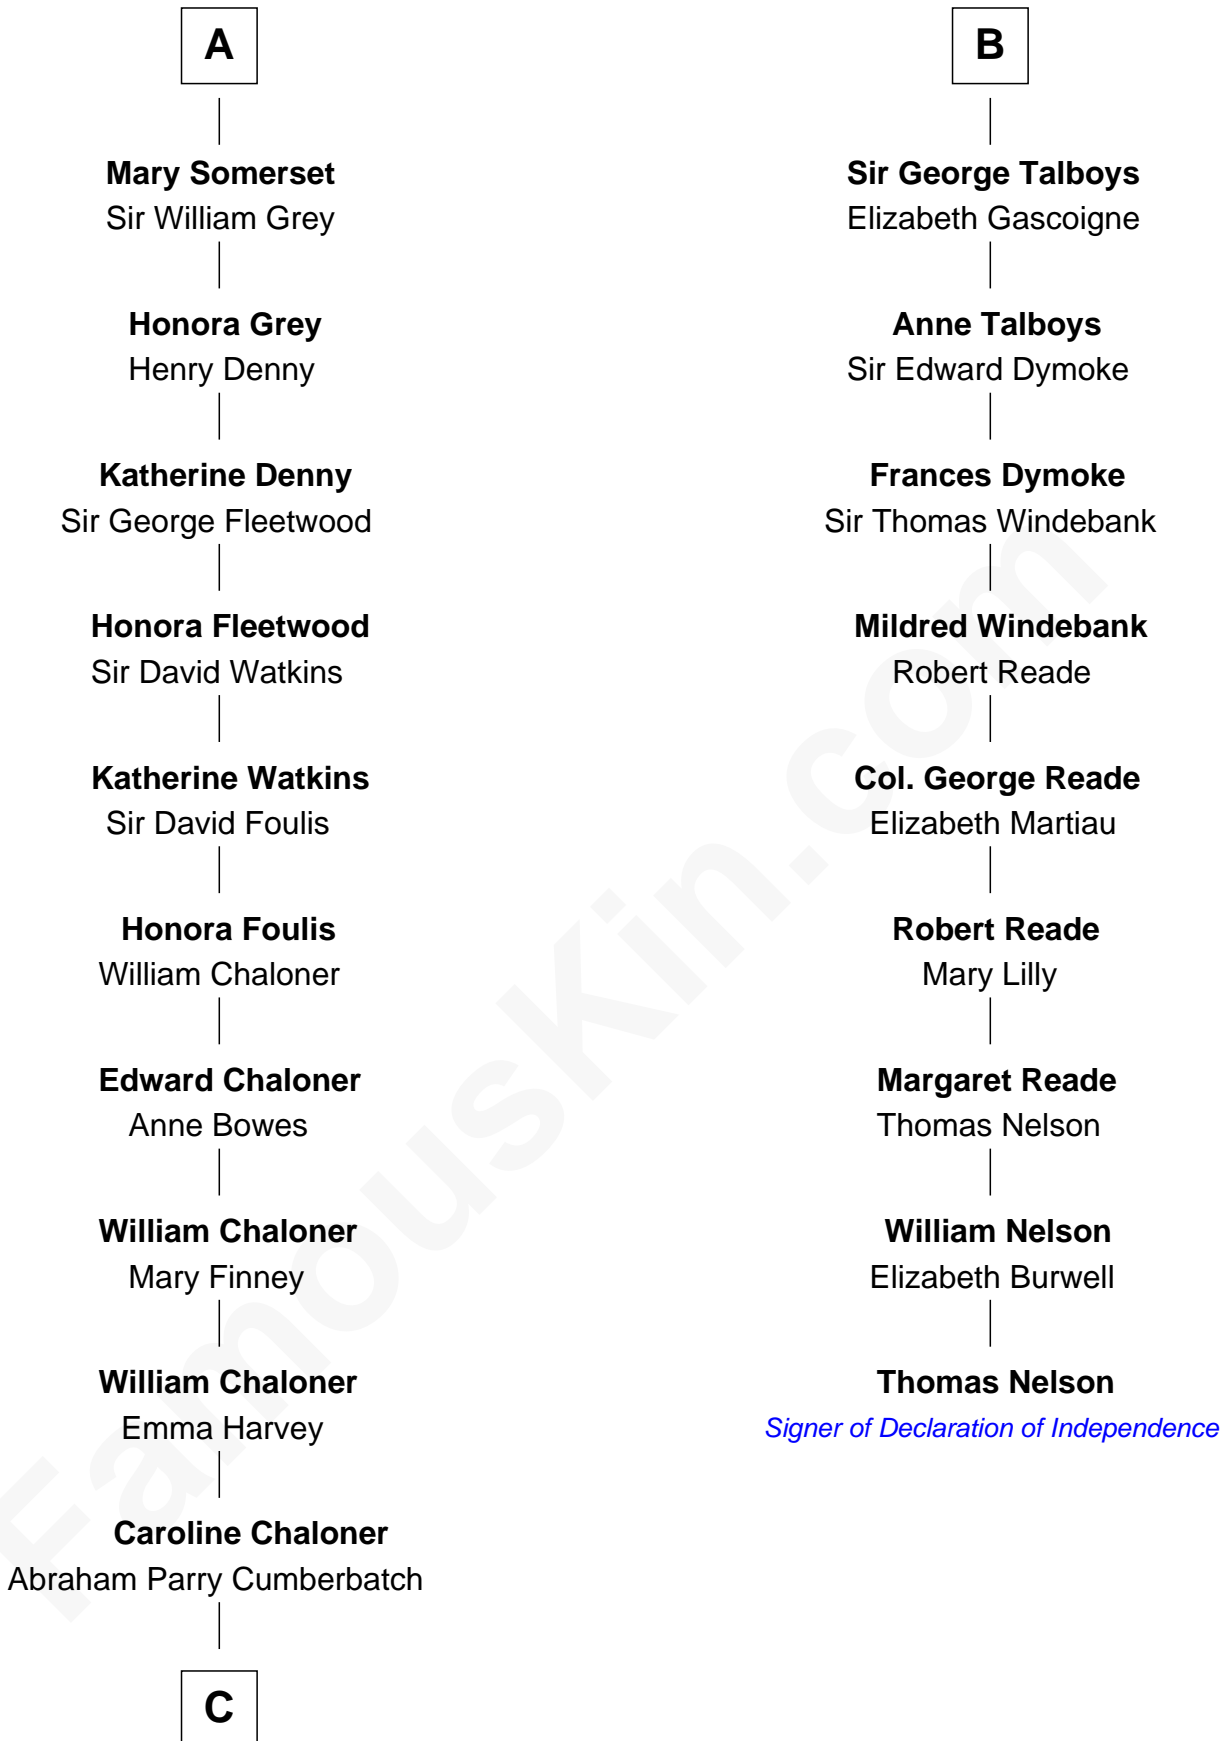

FamousKin.com Relationship Chart of

Benedict Cumberbatch
Movie, Television and Stage Actor

15th cousin 6 times removed of

Thomas Nelson

Signer of the Declaration of Independence

C

Robert William Cumberbatch

Louisa Grace Hanson

Henry Alfred Cumberbatch

Hélène Gertrude Rees

Henry Carlton Cumberbatch

Pauline Ellen Laing Congdon

Timothy Carlton Congdon Cumberbatch

Wanda Ventham

Benedict Cumberbatch