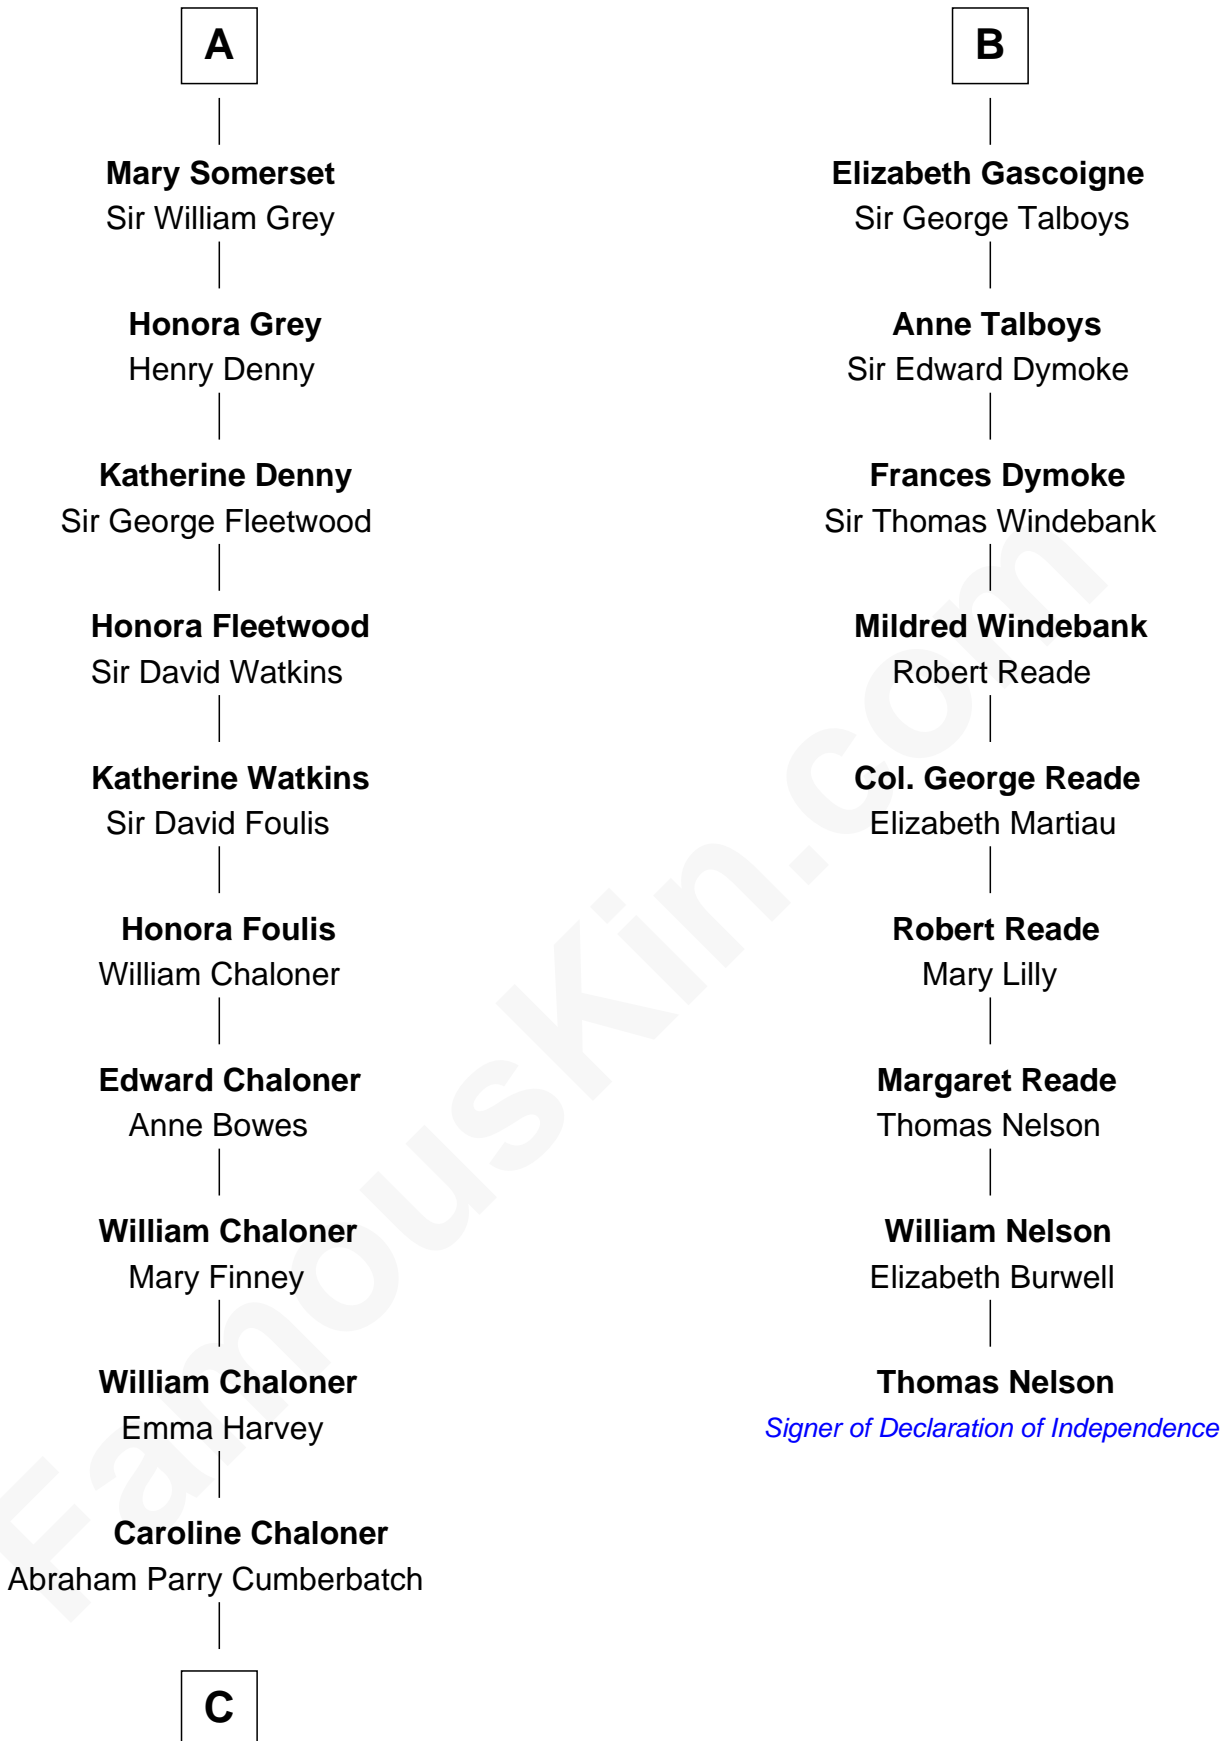

# FamousKin.com Relationship Chart of

**Benedict Cumberbatch**

*Movie, Television and Stage Actor*

15th cousin 6 times removed of

**Thomas Nelson**

*Signer of the Declaration of Independence*

**Roger de Mortimer**

Joan de Geneville

**C**

Robert William Cumberbatch

Louisa Grace Hanson

Henry Alfred Cumberbatch

Hélène Gertrude Rees

Henry Carlton Cumberbatch

Pauline Ellen Laing Congdon