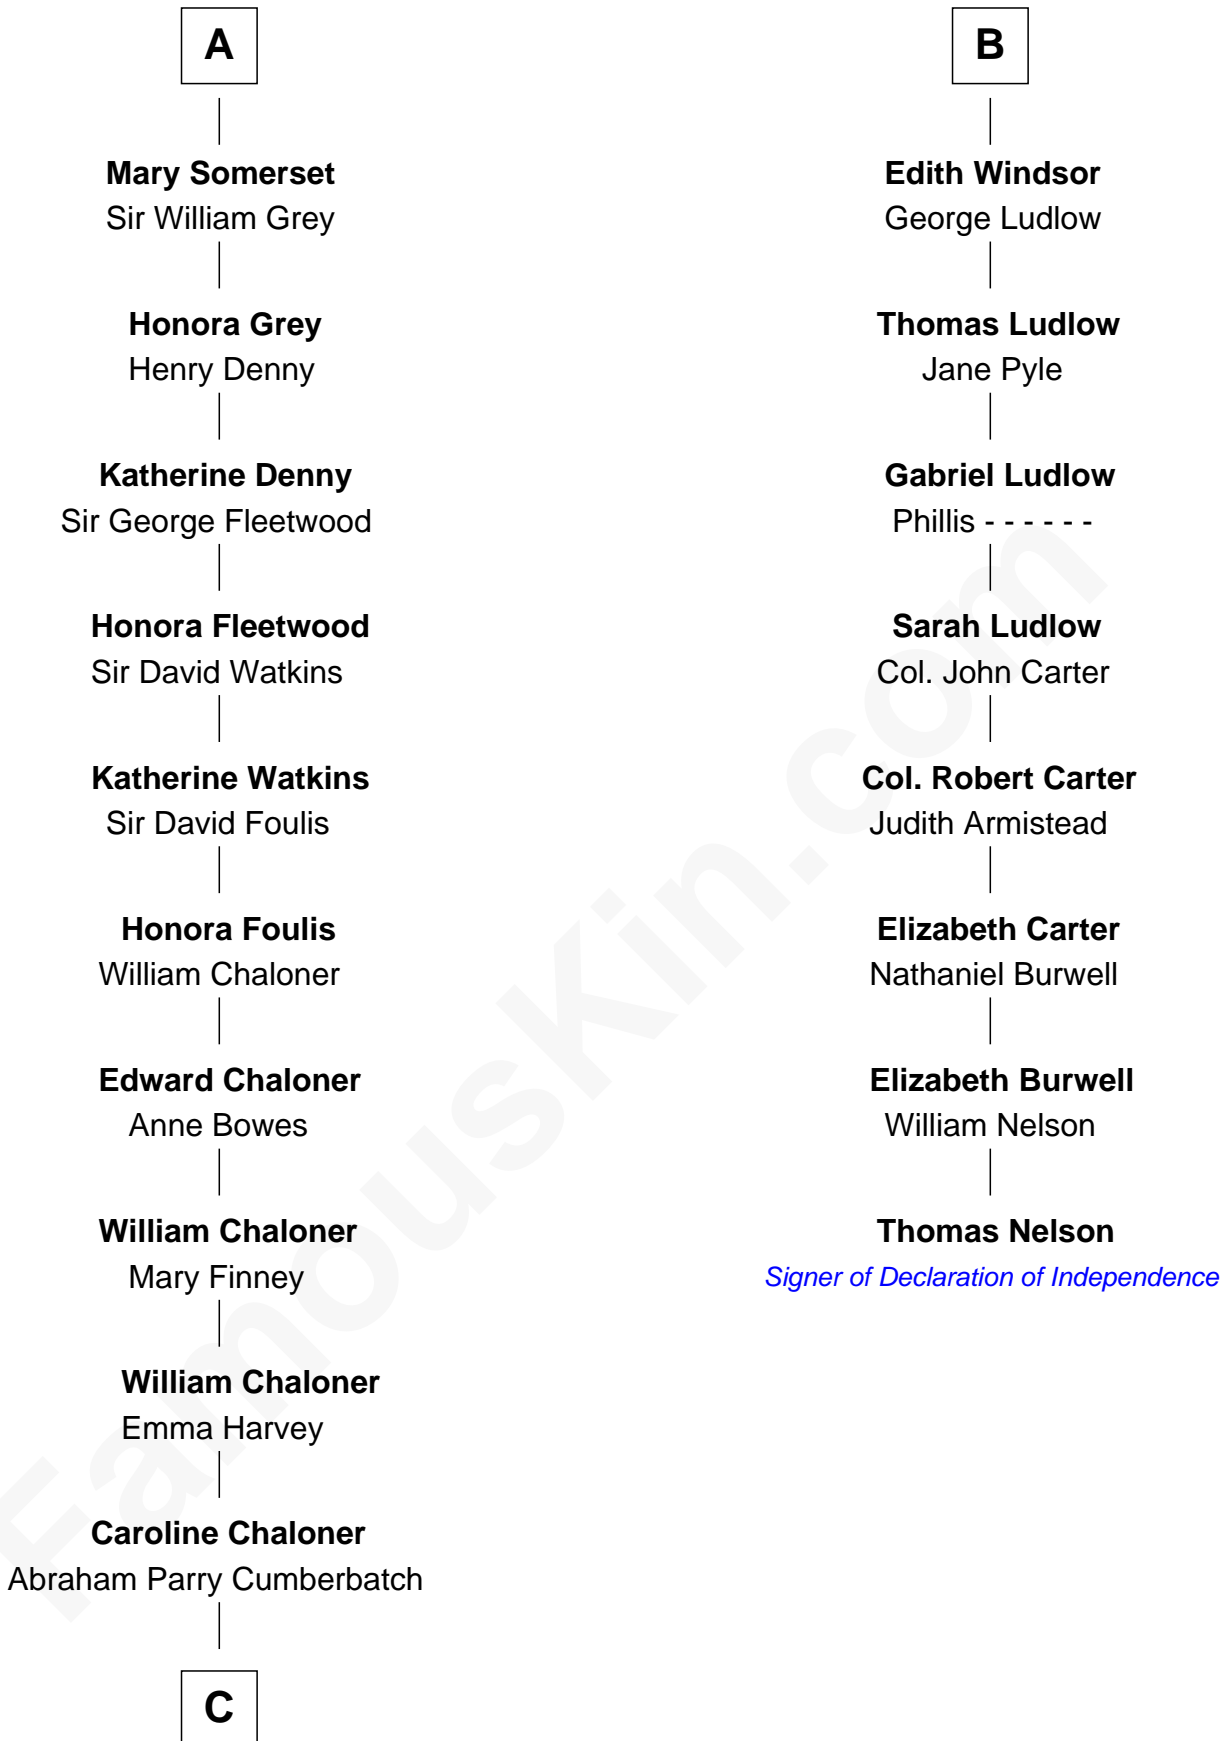

FamousKin.com Relationship Chart of

Benedict Cumberbatch

Movie, Television and Stage Actor

14th cousin 7 times removed of

Thomas Nelson

Signer of the Declaration of Independence

C

Robert William Cumberbatch

Louisa Grace Hanson

Henry Alfred Cumberbatch

Hélène Gertrude Rees

Henry Carlton Cumberbatch

Pauline Ellen Laing Congdon

Timothy Carlton Congdon Cumberbatch

Wanda Ventham

Benedict Cumberbatch