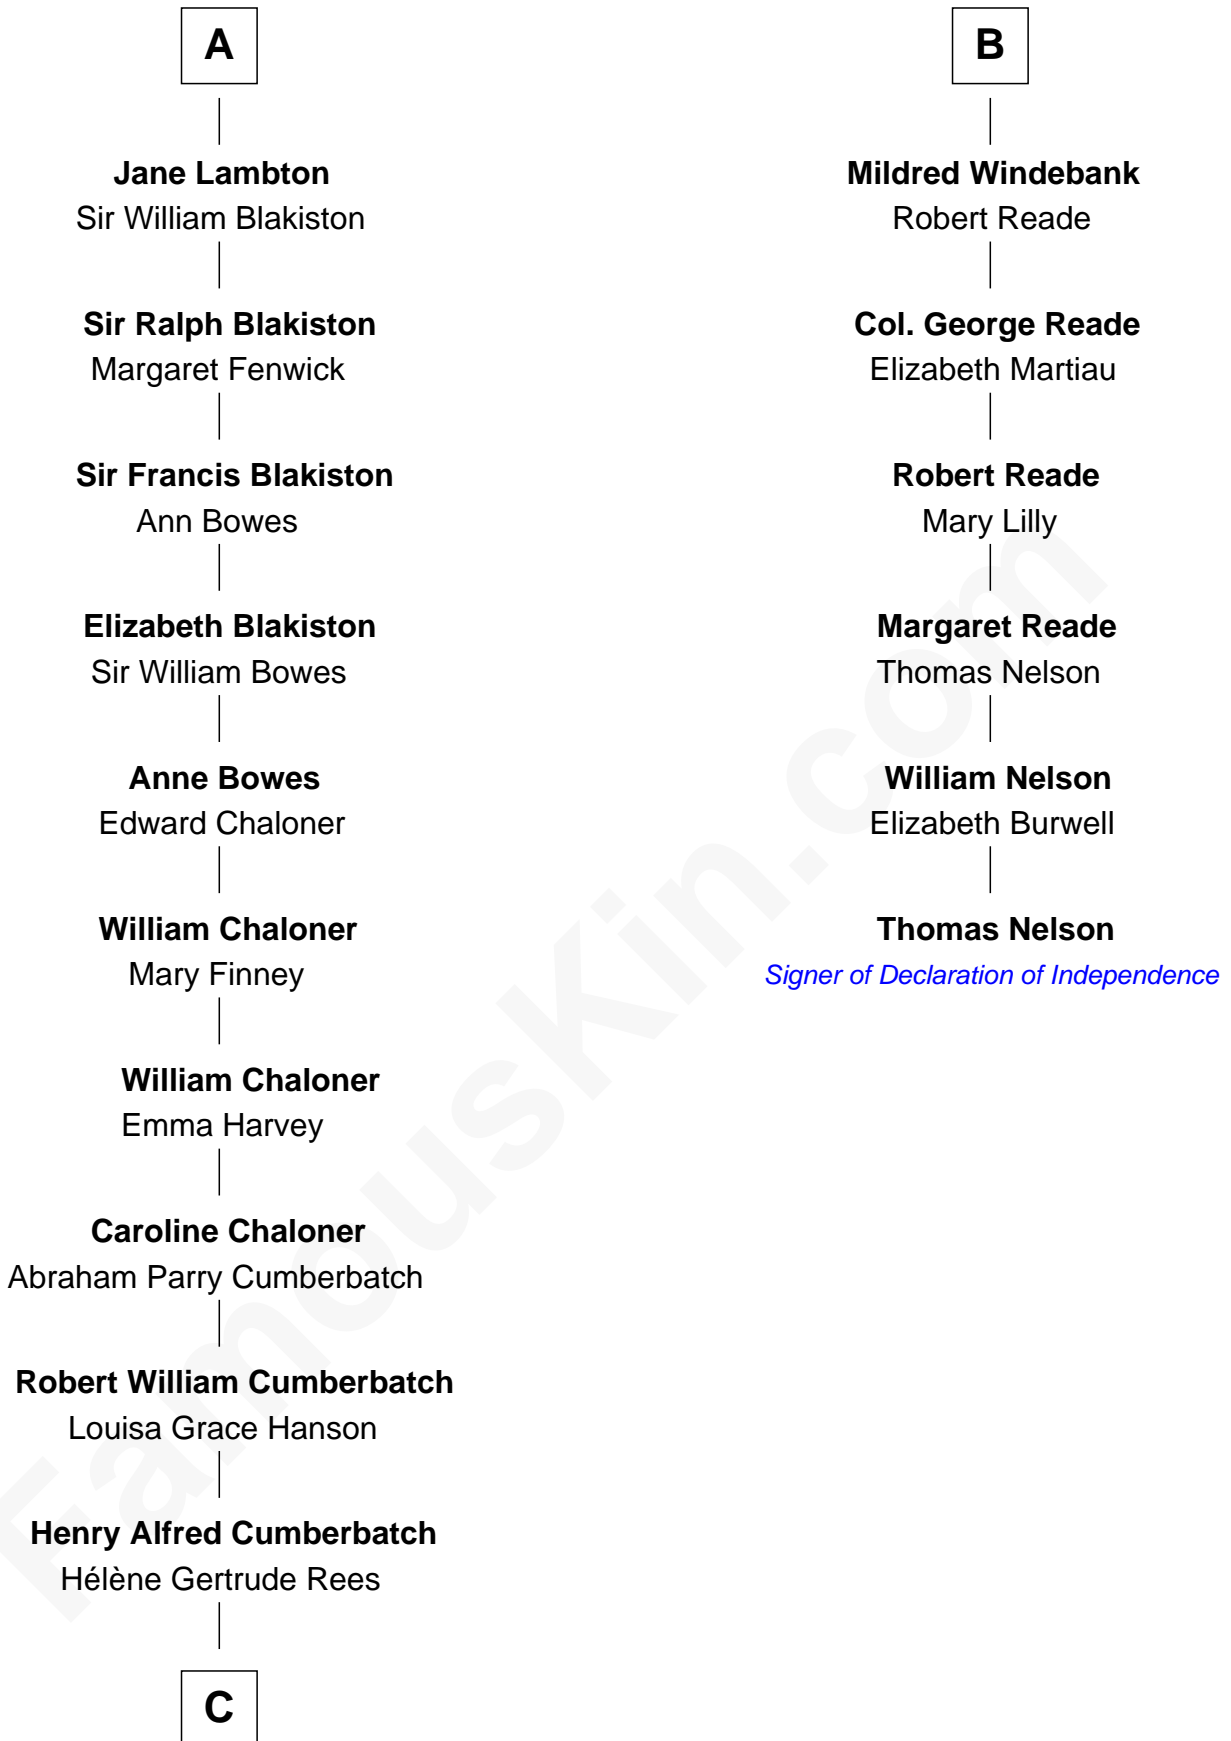

# FamousKin.com Relationship Chart of

**Benedict Cumberbatch**

*Movie, Television and Stage Actor*

12th cousin 7 times removed of

**Thomas Nelson**

*Signer of the Declaration of Independence*

**C**

Henry Carlton Cumberbatch