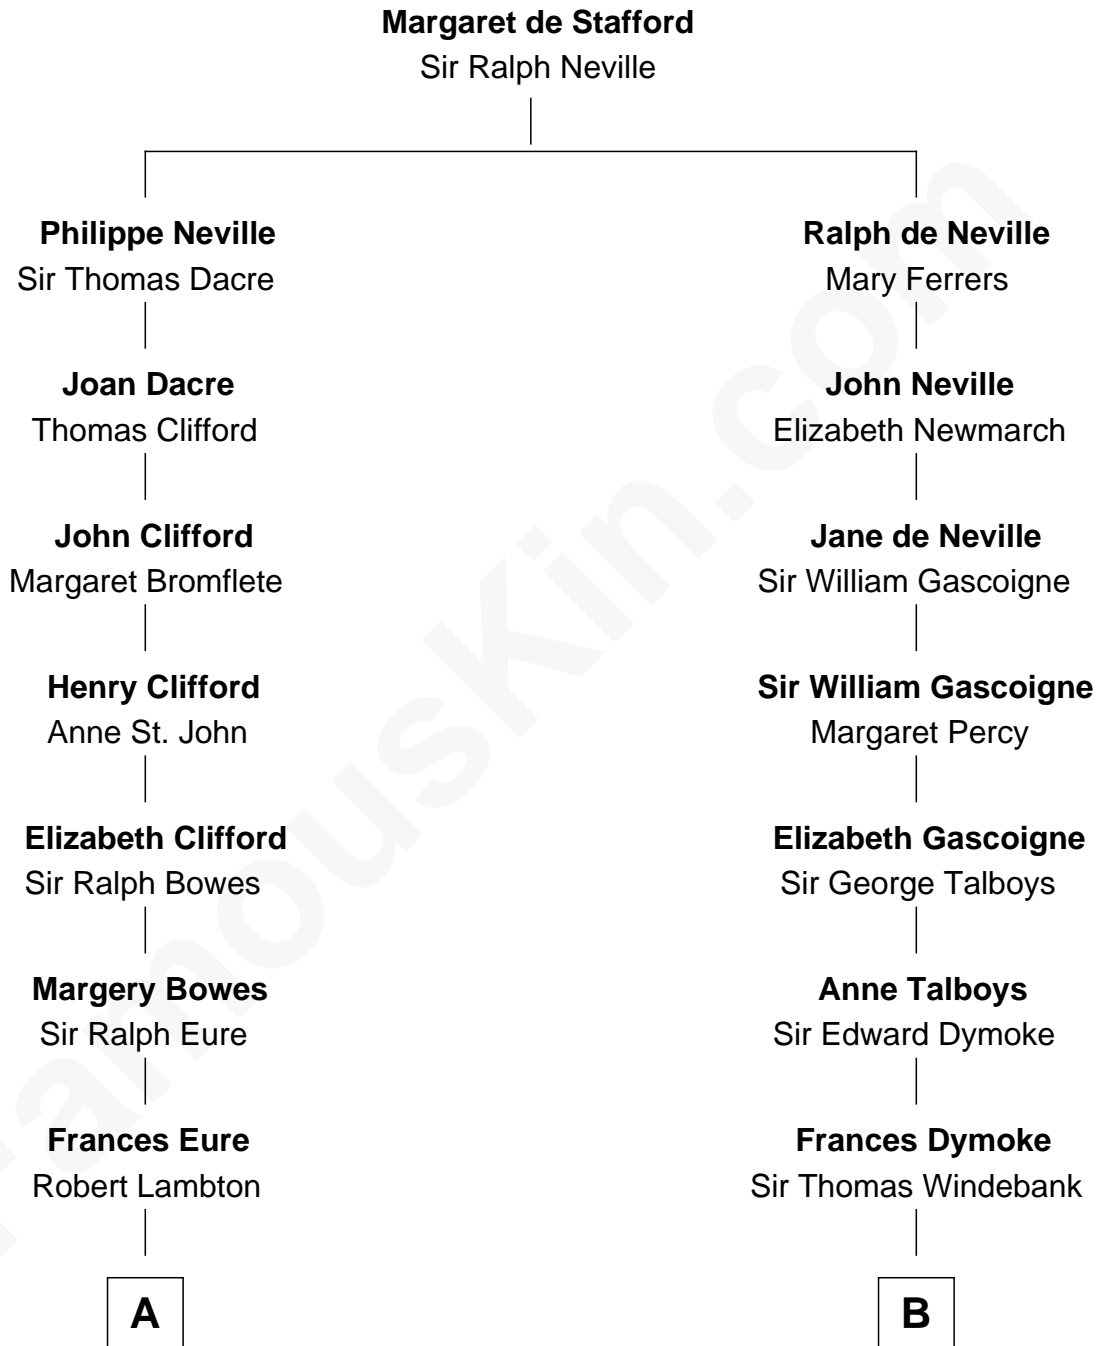

# FamousKin.com Relationship Chart of

**Benedict Cumberbatch**

*Movie, Television and Stage Actor*

12th cousin 7 times removed of

**Thomas Nelson**

*Signer of the Declaration of Independence*

**C**

Henry Carlton Cumberbatch

Pauline Ellen Laing Congdon

Timothy Carlton Congdon Cumberbatch

Wanda Ventham

**Benedict Cumberbatch**

*Movie, Television and Stage Actor*

FamousKin.com