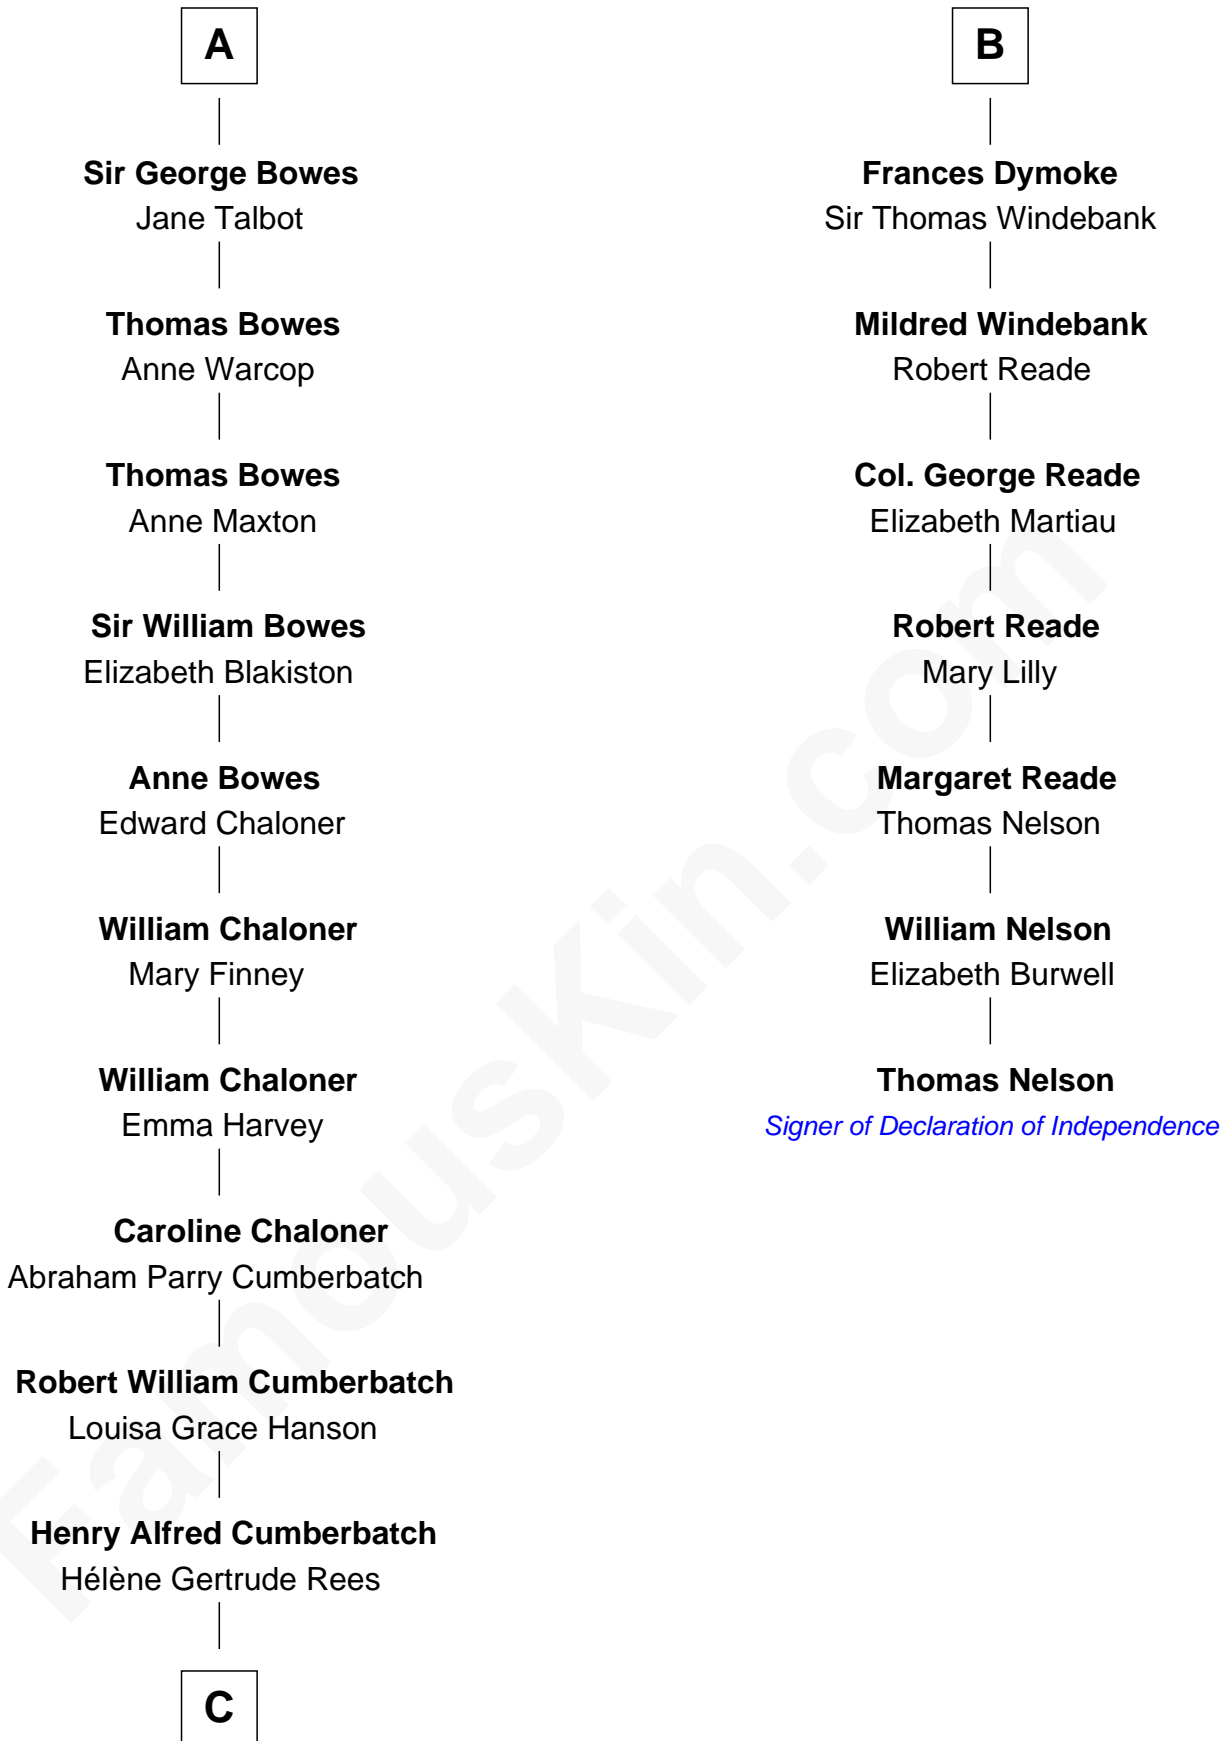

FamousKin.com Relationship Chart of

Benedict Cumberbatch

Movie, Television and Stage Actor

13th cousin 6 times removed of

Thomas Nelson

Signer of the Declaration of Independence

Sir Geoffrey le Scrope

Ivetta de Ros