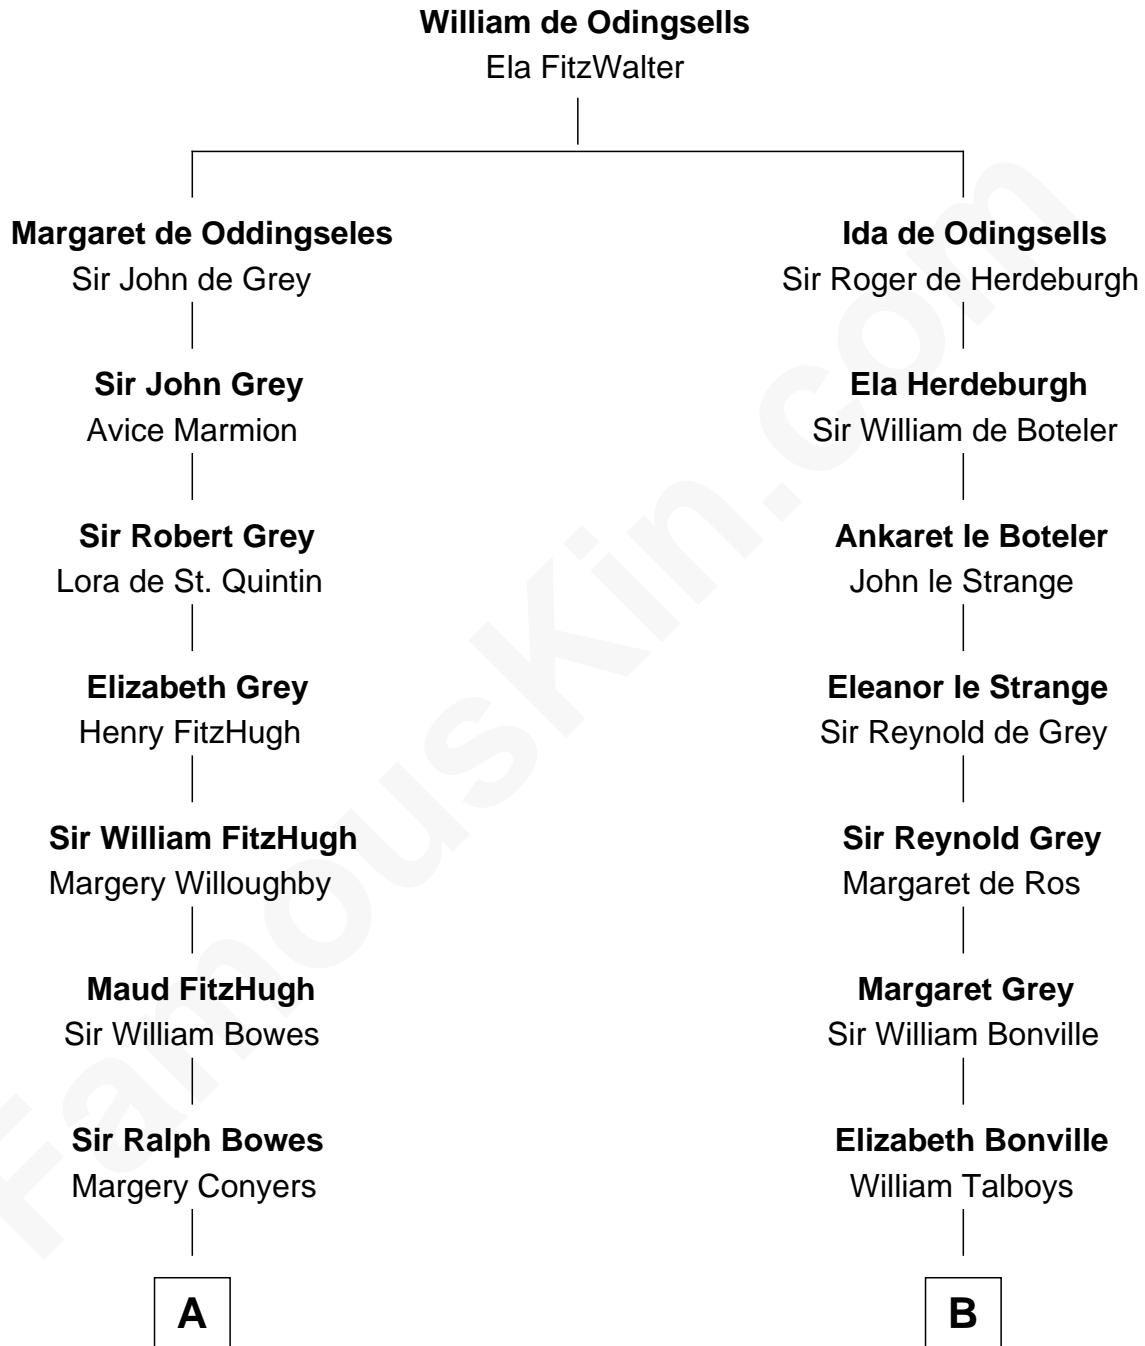

FamousKin.com Relationship Chart of

Benedict Cumberbatch

Movie, Television and Stage Actor

16th cousin 4 times removed of

Thomas Nelson

Signer of the Declaration of Independence

C

Henry Alfred Cumberbatch

Hélène Gertrude Rees

Henry Carlton Cumberbatch

Pauline Ellen Laing Congdon

Timothy Carlton Congdon Cumberbatch

Wanda Ventham

Benedict Cumberbatch

Movie, Television and Stage Actor

FamousKin.com