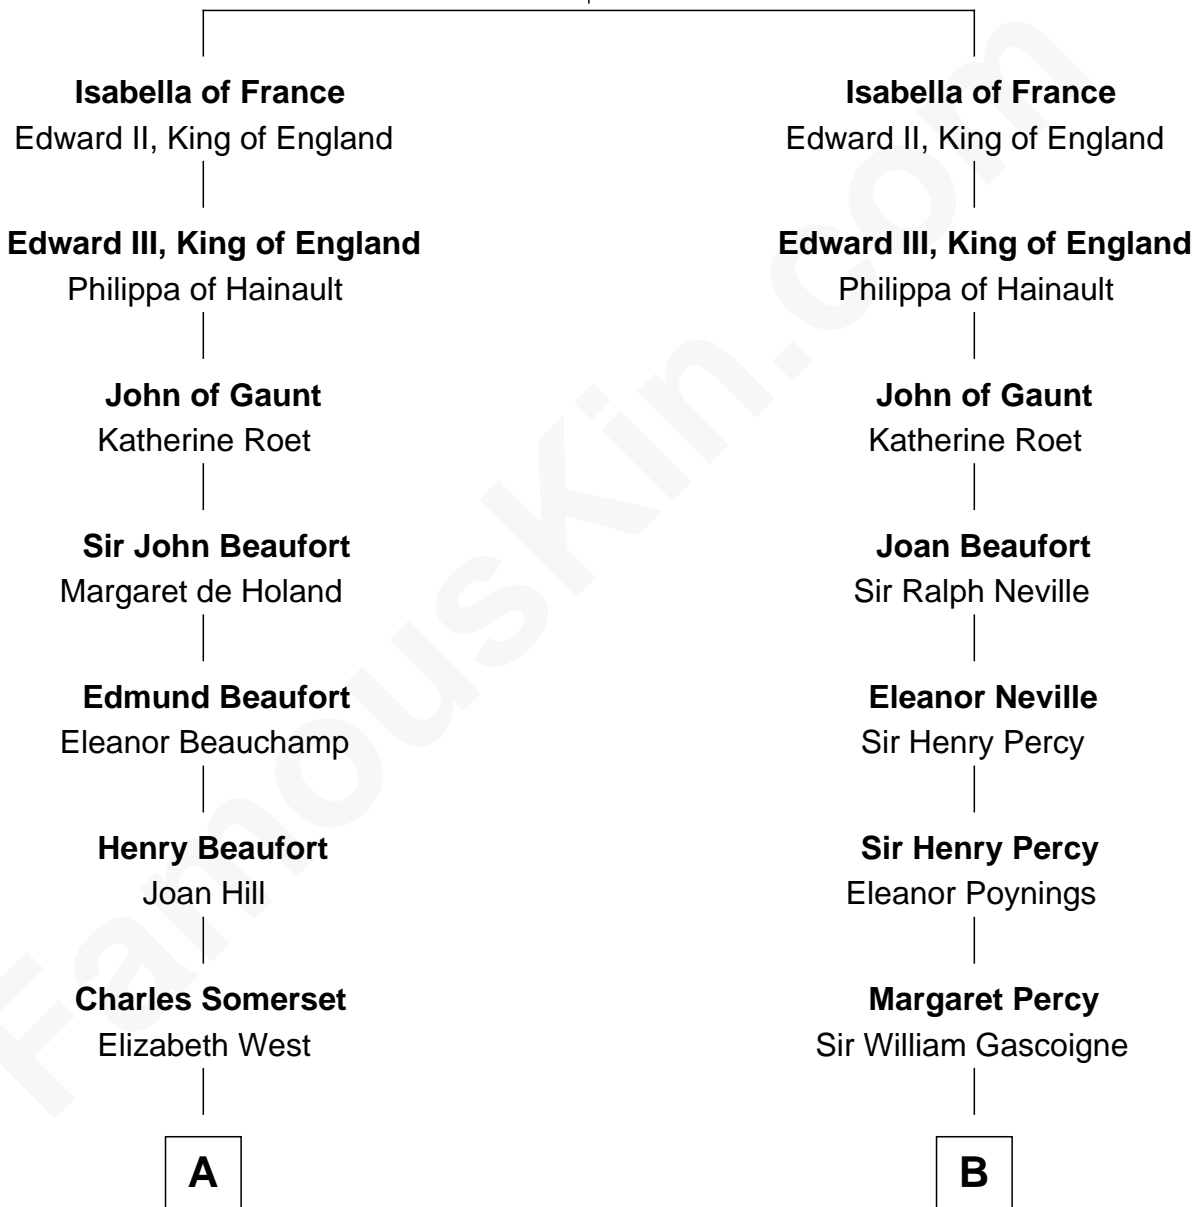

FamousKin.com Relationship Chart of

Benedict Cumberbatch

Movie, Television and Stage Actor

15th cousin 6 times removed of

Thomas Nelson

Signer of the Declaration of Independence

King Philip IV of France

Joan of Navarre

C

Robert William Cumberbatch

Louisa Grace Hanson

Henry Alfred Cumberbatch

Hélène Gertrude Rees

Henry Carlton Cumberbatch

Pauline Ellen Laing Congdon

Timothy Carlton Congdon Cumberbatch