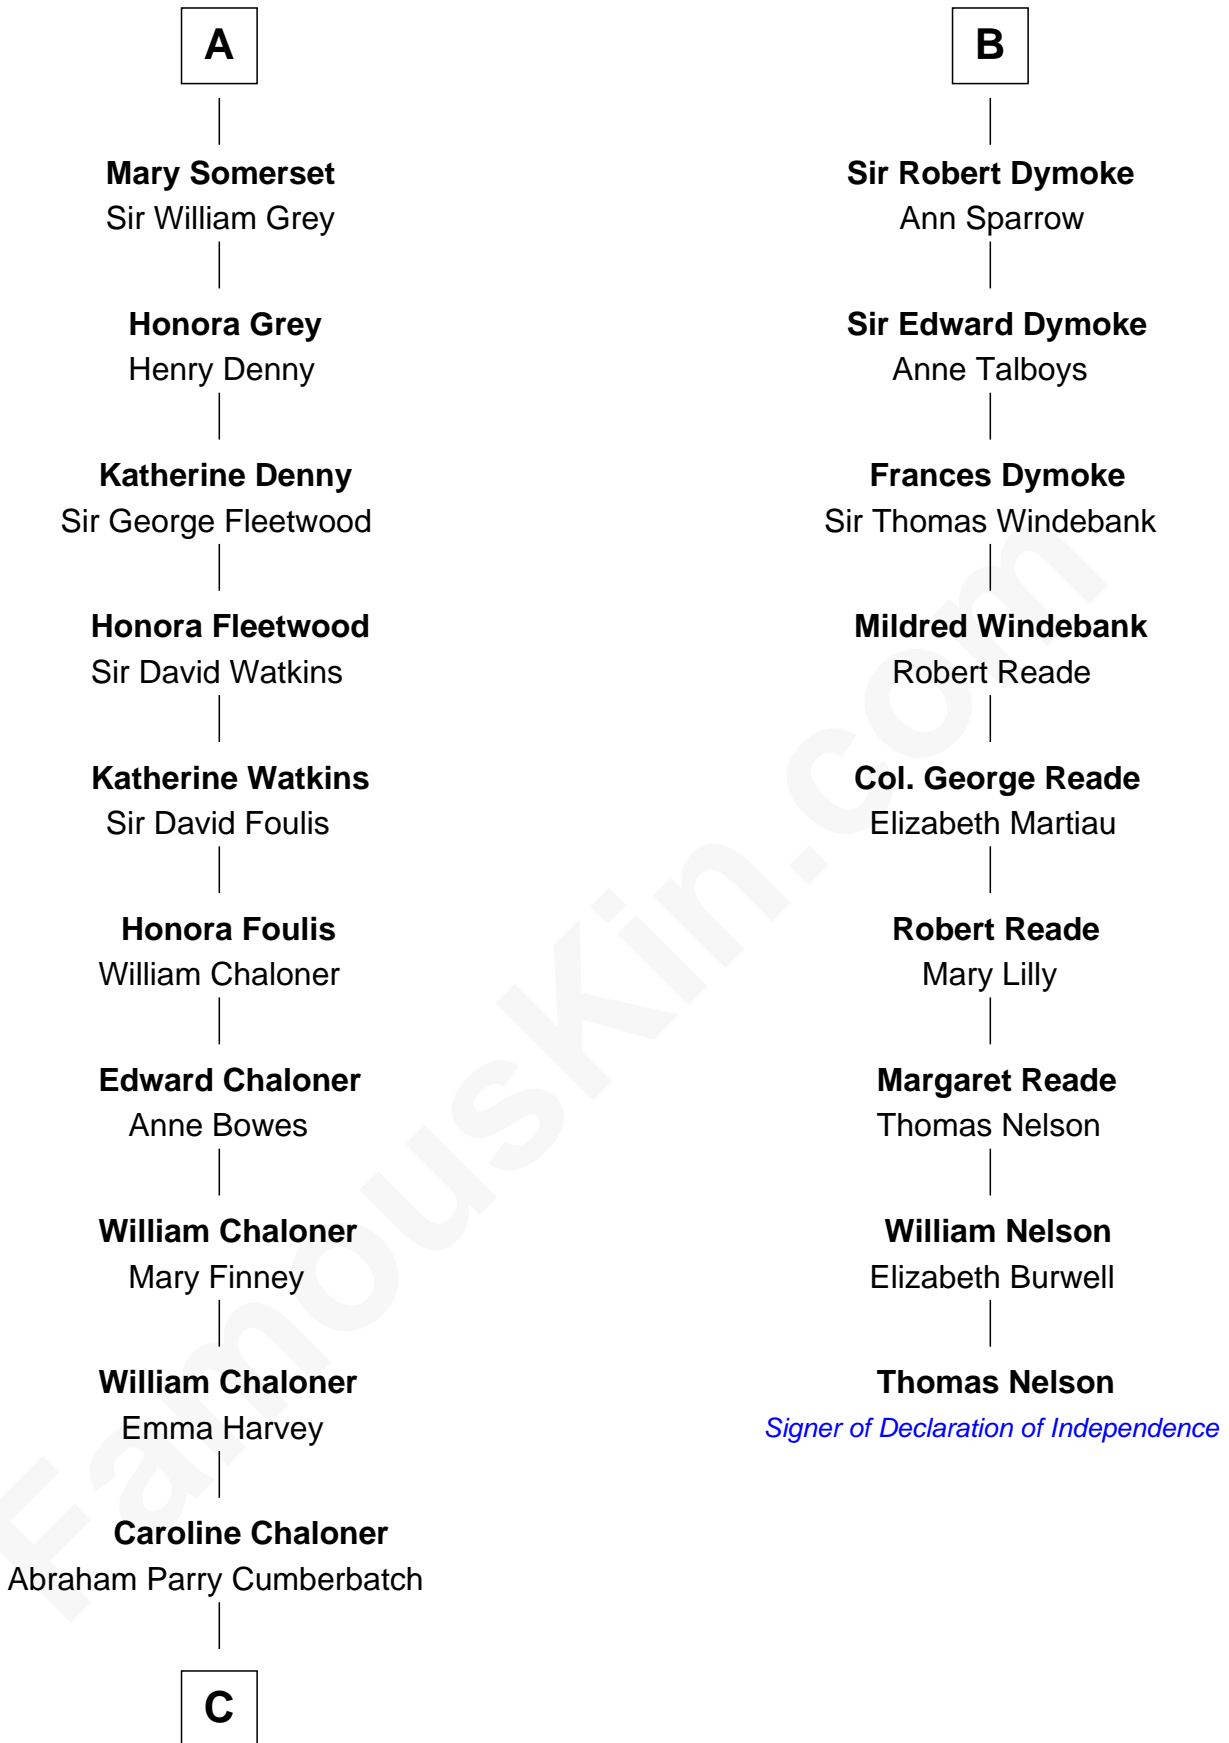

# FamousKin.com Relationship Chart of

**Benedict Cumberbatch**

*Movie, Television and Stage Actor*

15th cousin 6 times removed of

**Thomas Nelson**

*Signer of the Declaration of Independence*

**C**

**Robert William Cumberbatch**

Louisa Grace Hanson

**Henry Alfred Cumberbatch**

Hélène Gertrude Rees

**Henry Carlton Cumberbatch**

Pauline Ellen Laing Congdon

**Timothy Carlton Congdon Cumberbatch**

Wanda Ventham

**Benedict Cumberbatch**