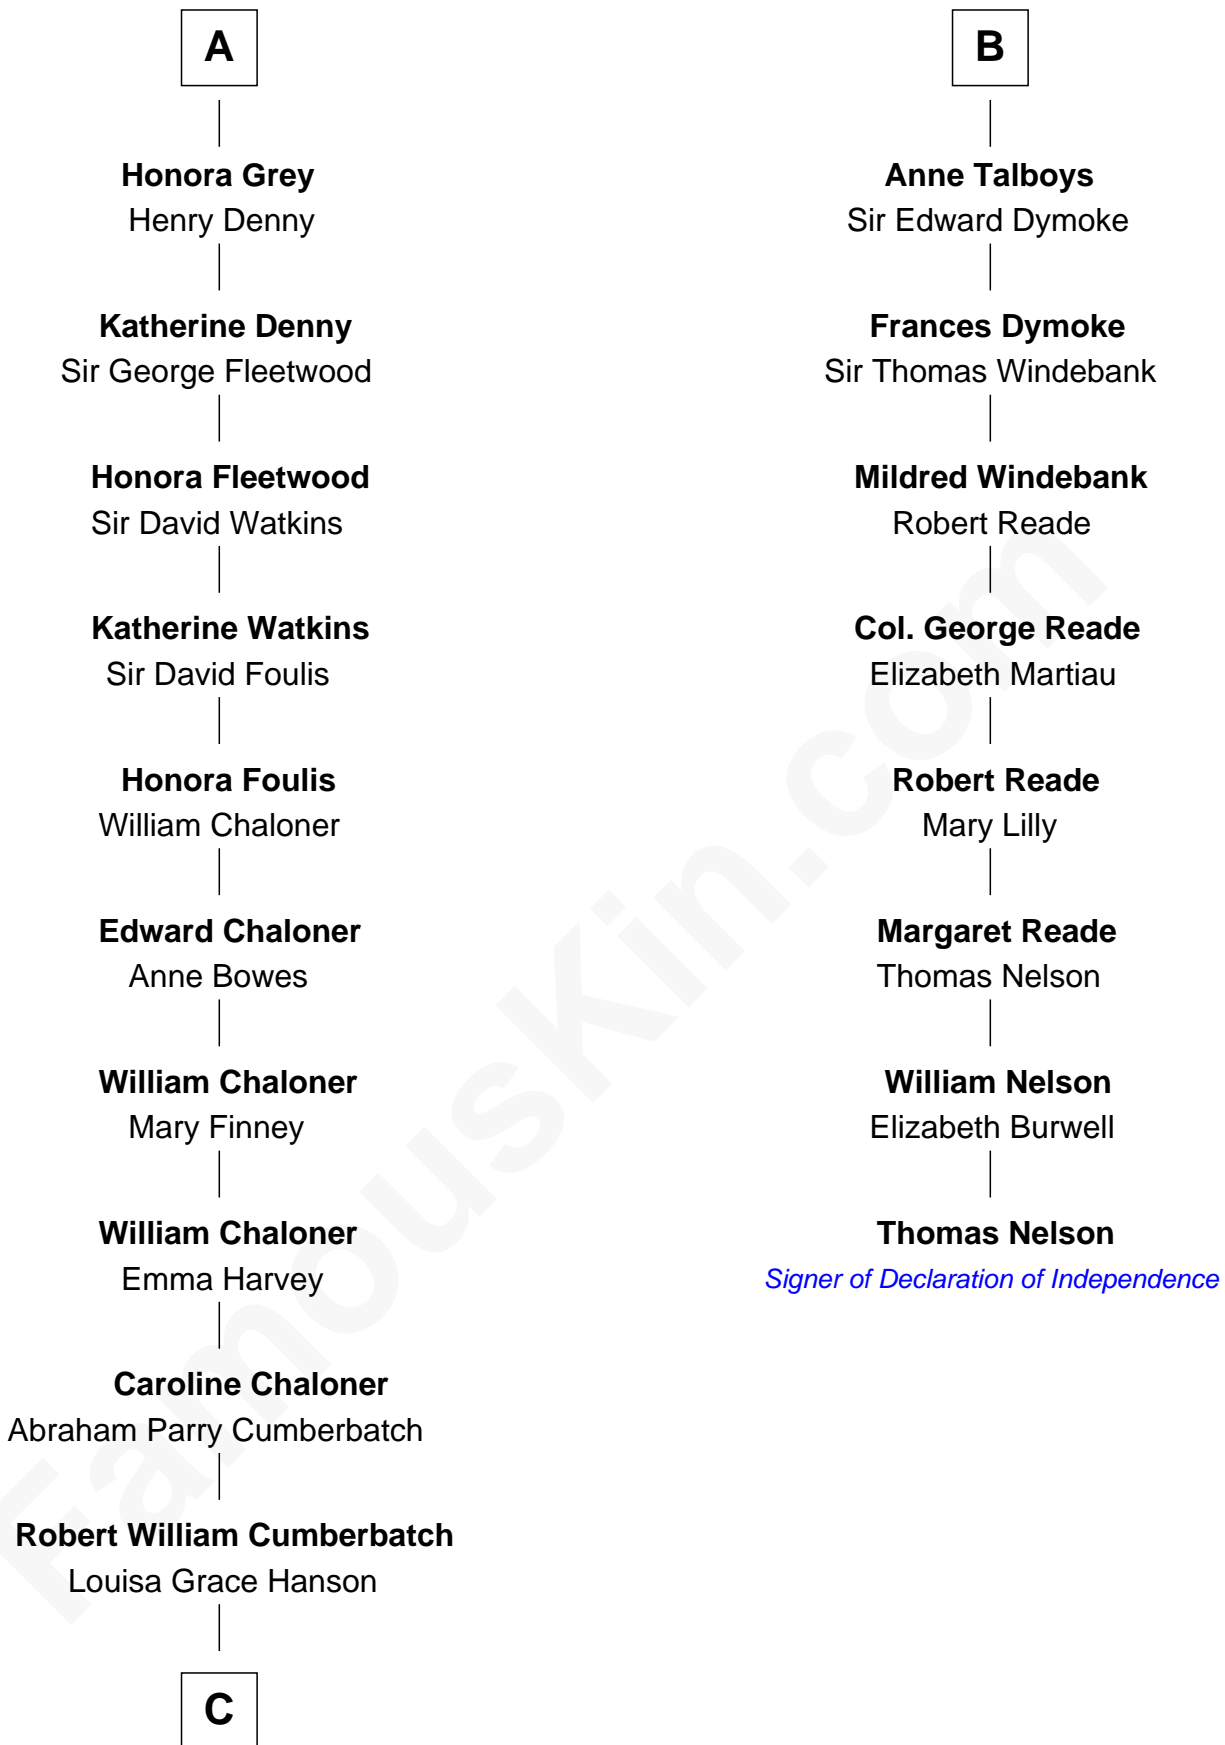

# FamousKin.com Relationship Chart of

**Benedict Cumberbatch**

*Movie, Television and Stage Actor*

14th cousin 6 times removed of

**Thomas Nelson**

*Signer of the Declaration of Independence*

**C**

Henry Alfred Cumberbatch

Hélène Gertrude Rees

Henry Carlton Cumberbatch

Pauline Ellen Laing Congdon

Timothy Carlton Congdon Cumberbatch

Wanda Ventham

**Benedict Cumberbatch**

*Movie, Television and Stage Actor*

FamousKin.com