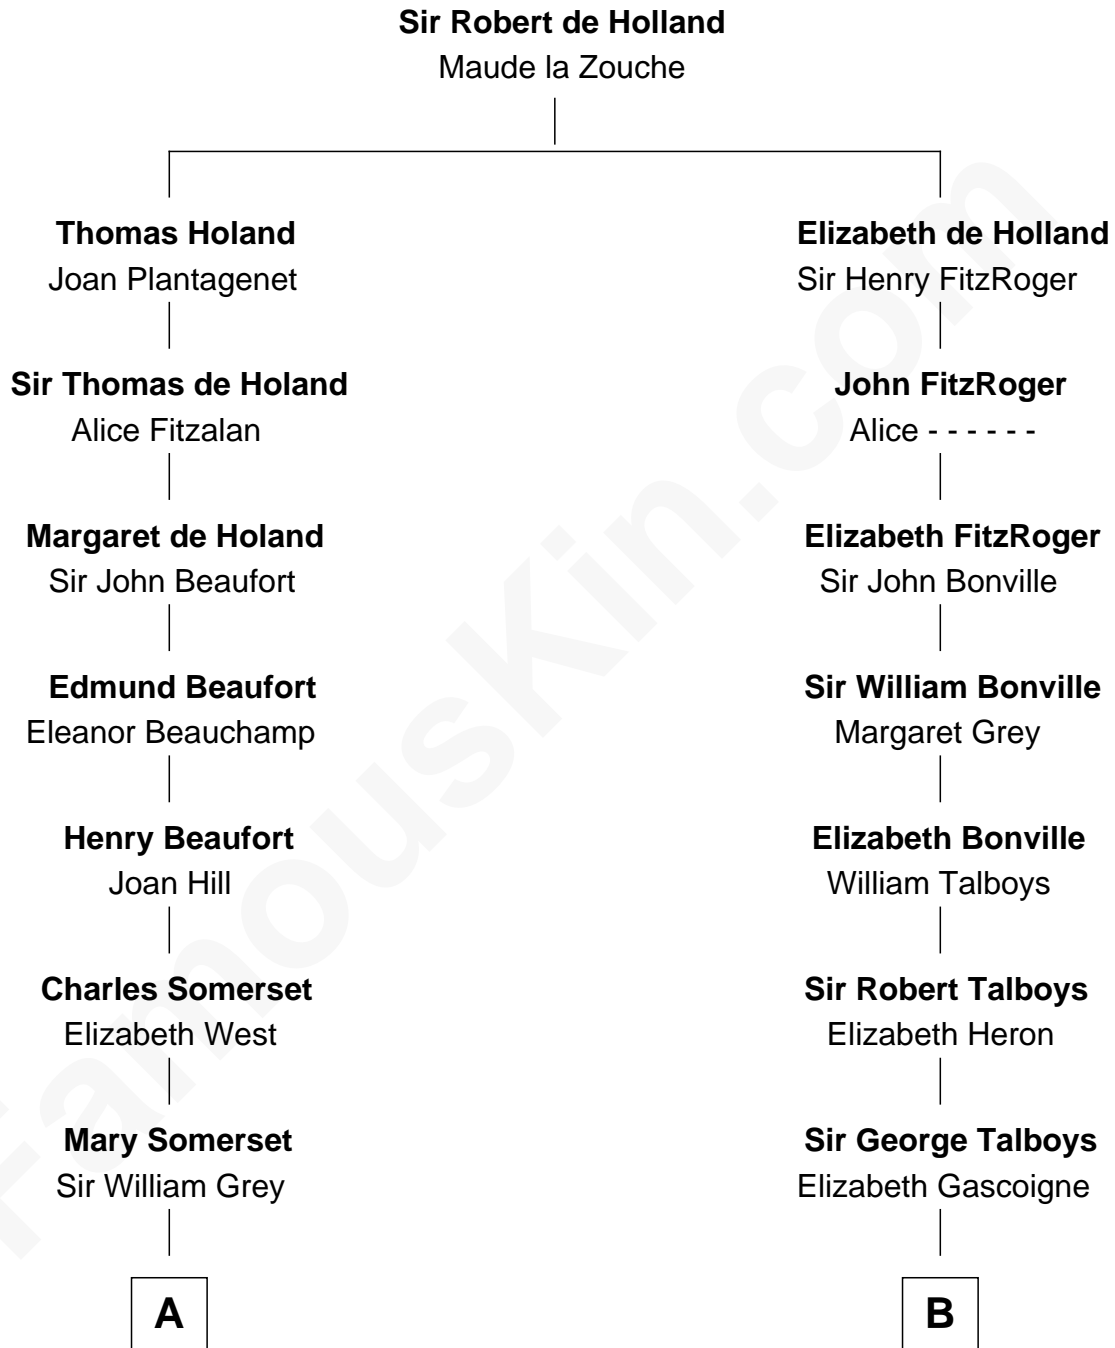

# FamousKin.com Relationship Chart of

**Benedict Cumberbatch**

*Movie, Television and Stage Actor*

14th cousin 6 times removed of

**Thomas Nelson**

*Signer of the Declaration of Independence*

**C**

Henry Alfred Cumberbatch

Hélène Gertrude Rees

Henry Carlton Cumberbatch

Pauline Ellen Laing Congdon

Timothy Carlton Congdon Cumberbatch

Wanda Ventham

**Benedict Cumberbatch**

*Movie, Television and Stage Actor*

FamousKin.com