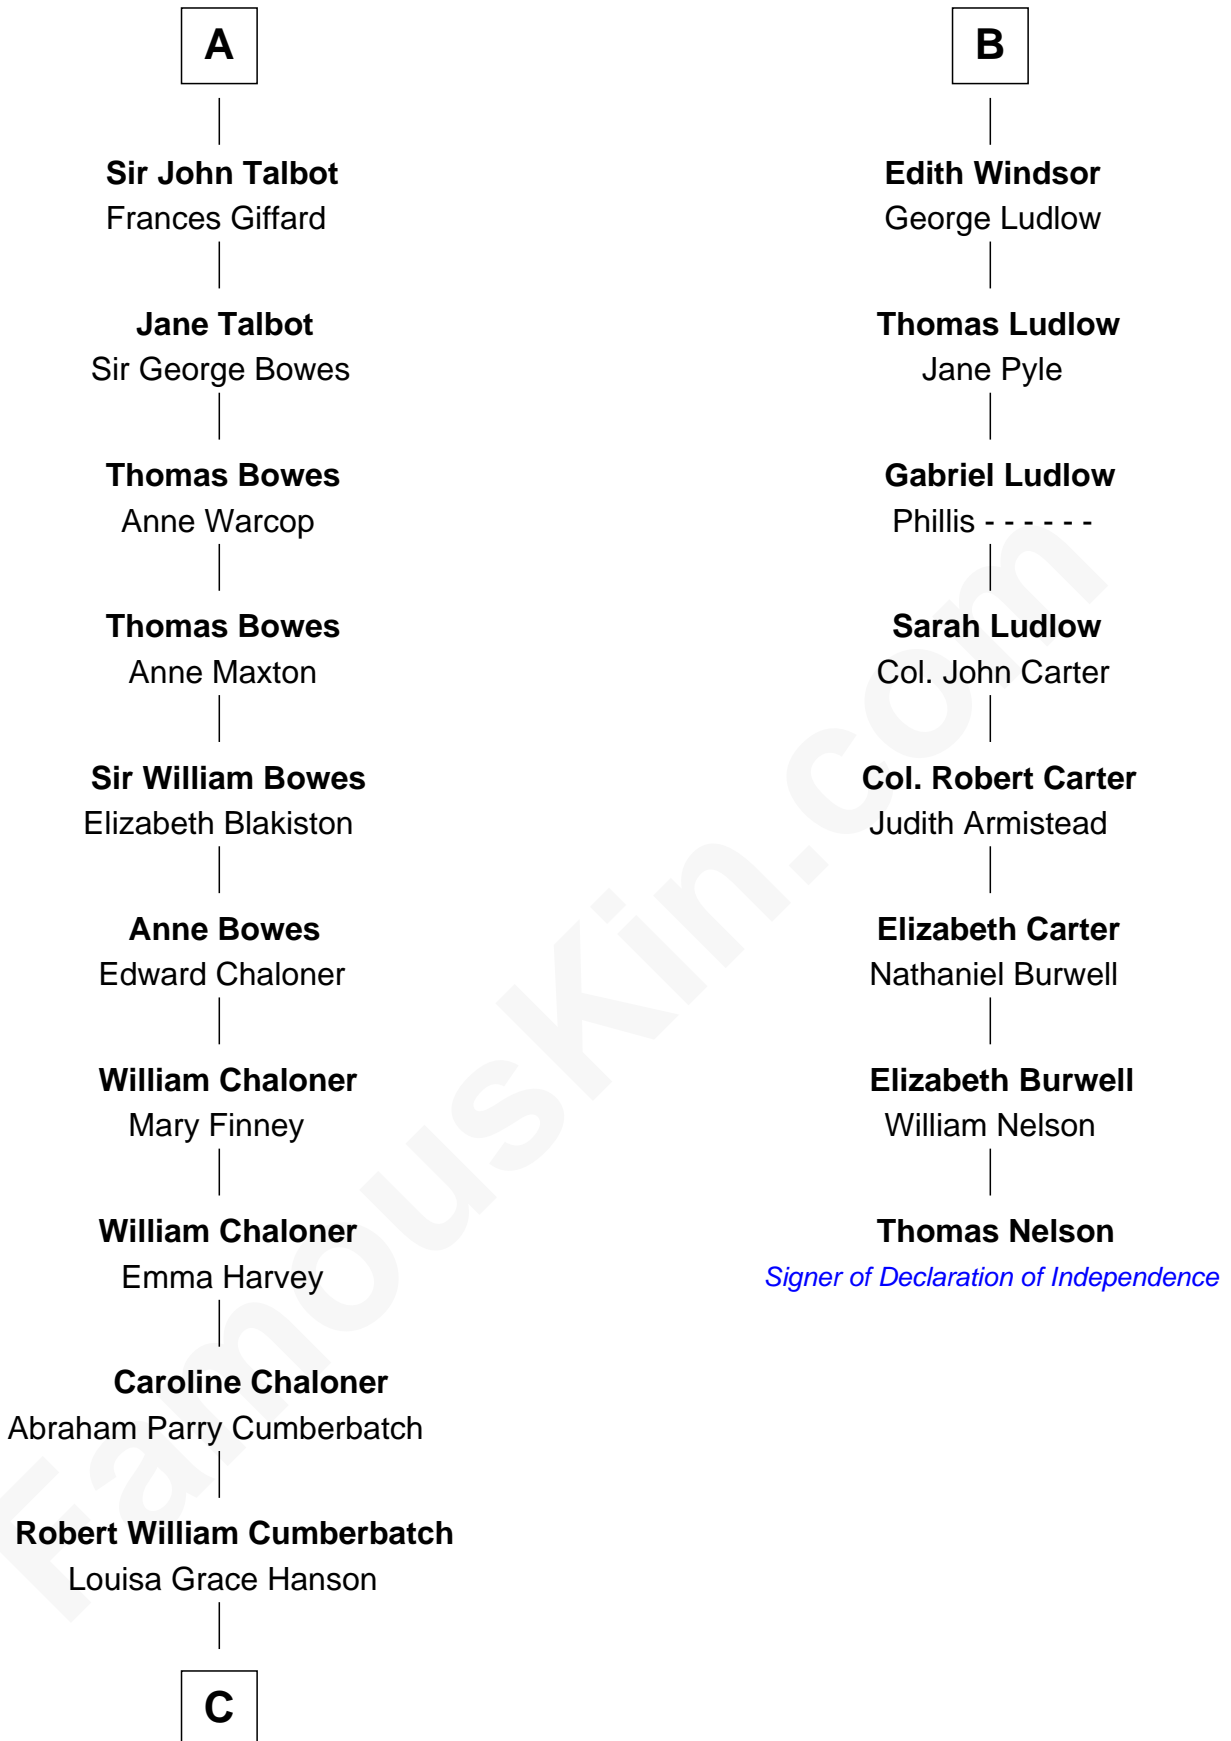

FamousKin.com Relationship Chart of

Benedict Cumberbatch

Movie, Television and Stage Actor

14th cousin 6 times removed of

Thomas Nelson

Signer of the Declaration of Independence

Humphrey de Bohun

Elizabeth Plantagenet

Eleanor de Bohun

Sir James le Boteler

James le Boteler

Elizabeth Darcy

James Butler

Anne de Welles

James Butler

Joan Beauchamp

John Andrews

Elizabeth Andrews

Sir Thomas de Windsor

Sir Andrews de Windsor

Elizabeth Blount

B

C

Henry Alfred Cumberbatch