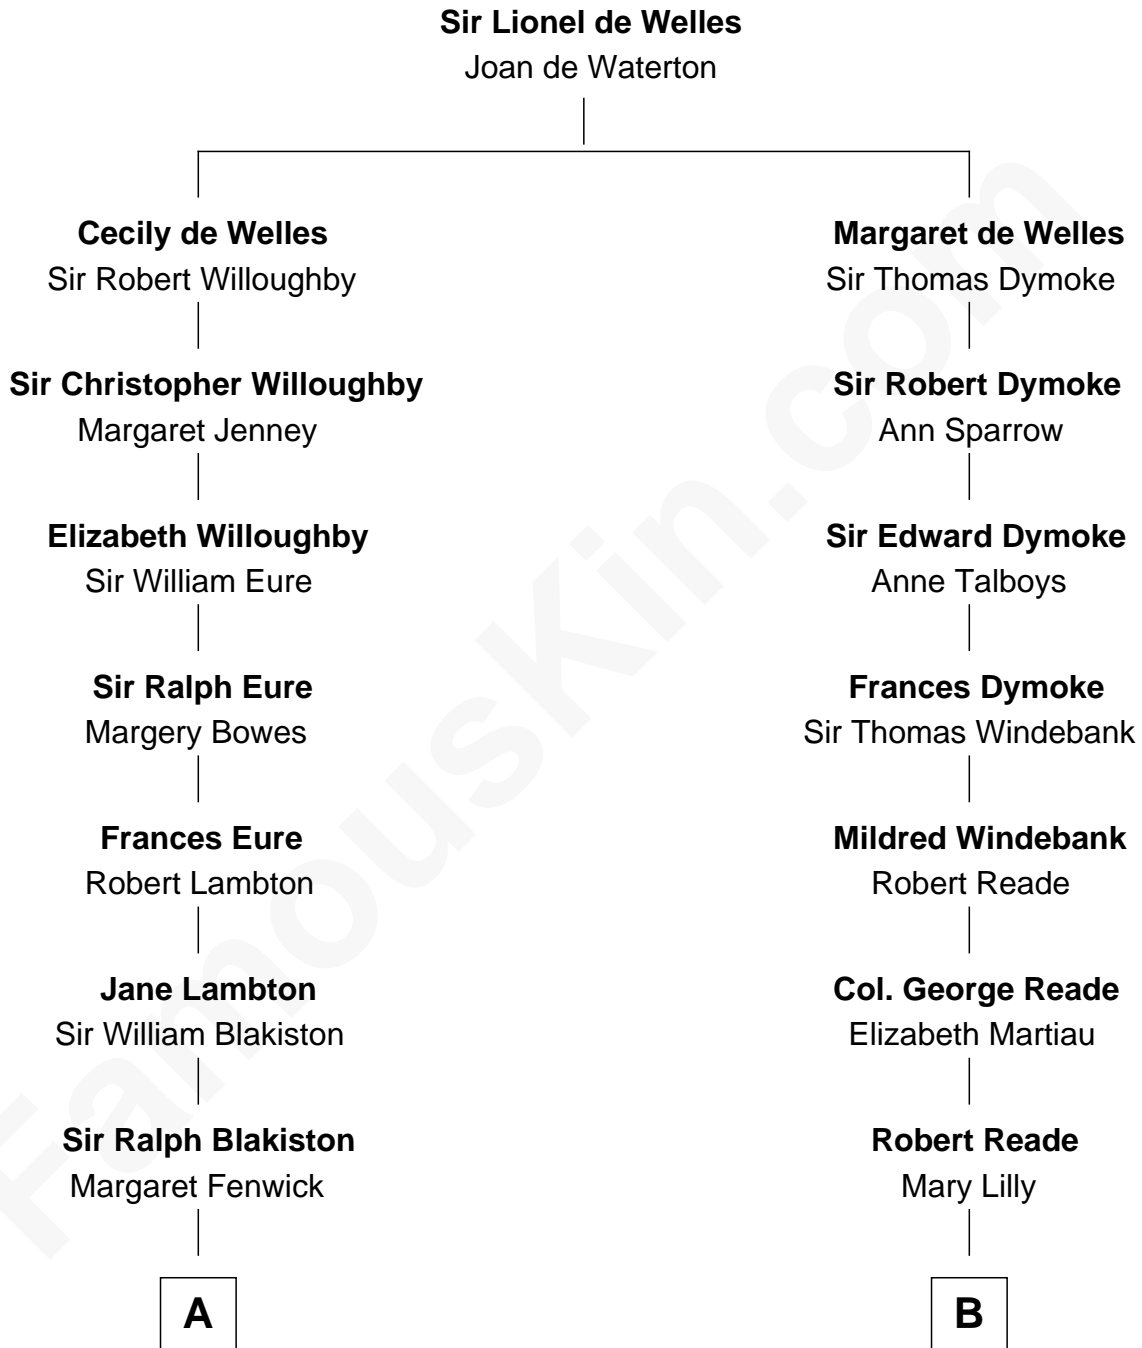

FamousKin.com Relationship Chart of

Benedict Cumberbatch

Movie, Television and Stage Actor

9th cousin 8 times removed of

Thomas Nelson

Signer of the Declaration of Independence

A

Sir Francis Blakiston

Emma Harvey

Caroline Chaloner

Abraham Parry Cumberbatch

Robert William Cumberbatch

Louisa Grace Hanson

Henry Alfred Cumberbatch

Hélène Gertrude Rees

Henry Carlton Cumberbatch