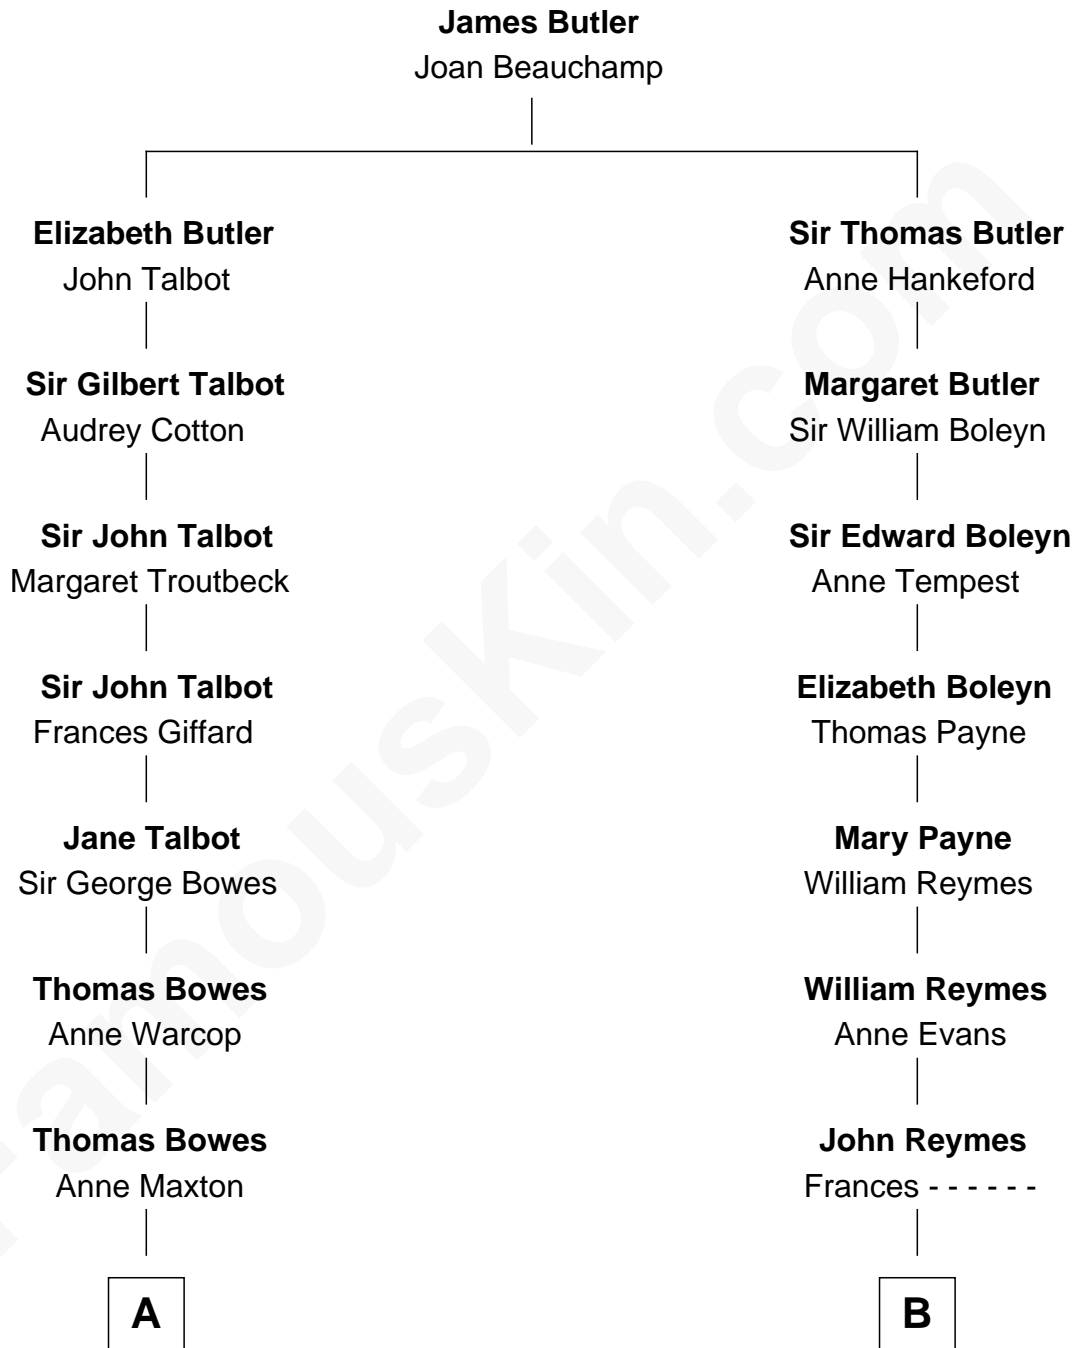

FamousKin.com

Relationship Chart of

Benedict Cumberbatch

Movie, Television and Stage Actor

11th cousin 5 times removed of

William Floyd

Signer of the Declaration of Independence

A

Sir William Bowes
Elizabeth Blakiston

Anne Bowes
Edward Chaloner

William Chaloner
Mary Finney

William Chaloner
Emma Harvey

Caroline Chaloner
Abraham Parry Cumberbatch

Robert William Cumberbatch
Louisa Grace Hanson