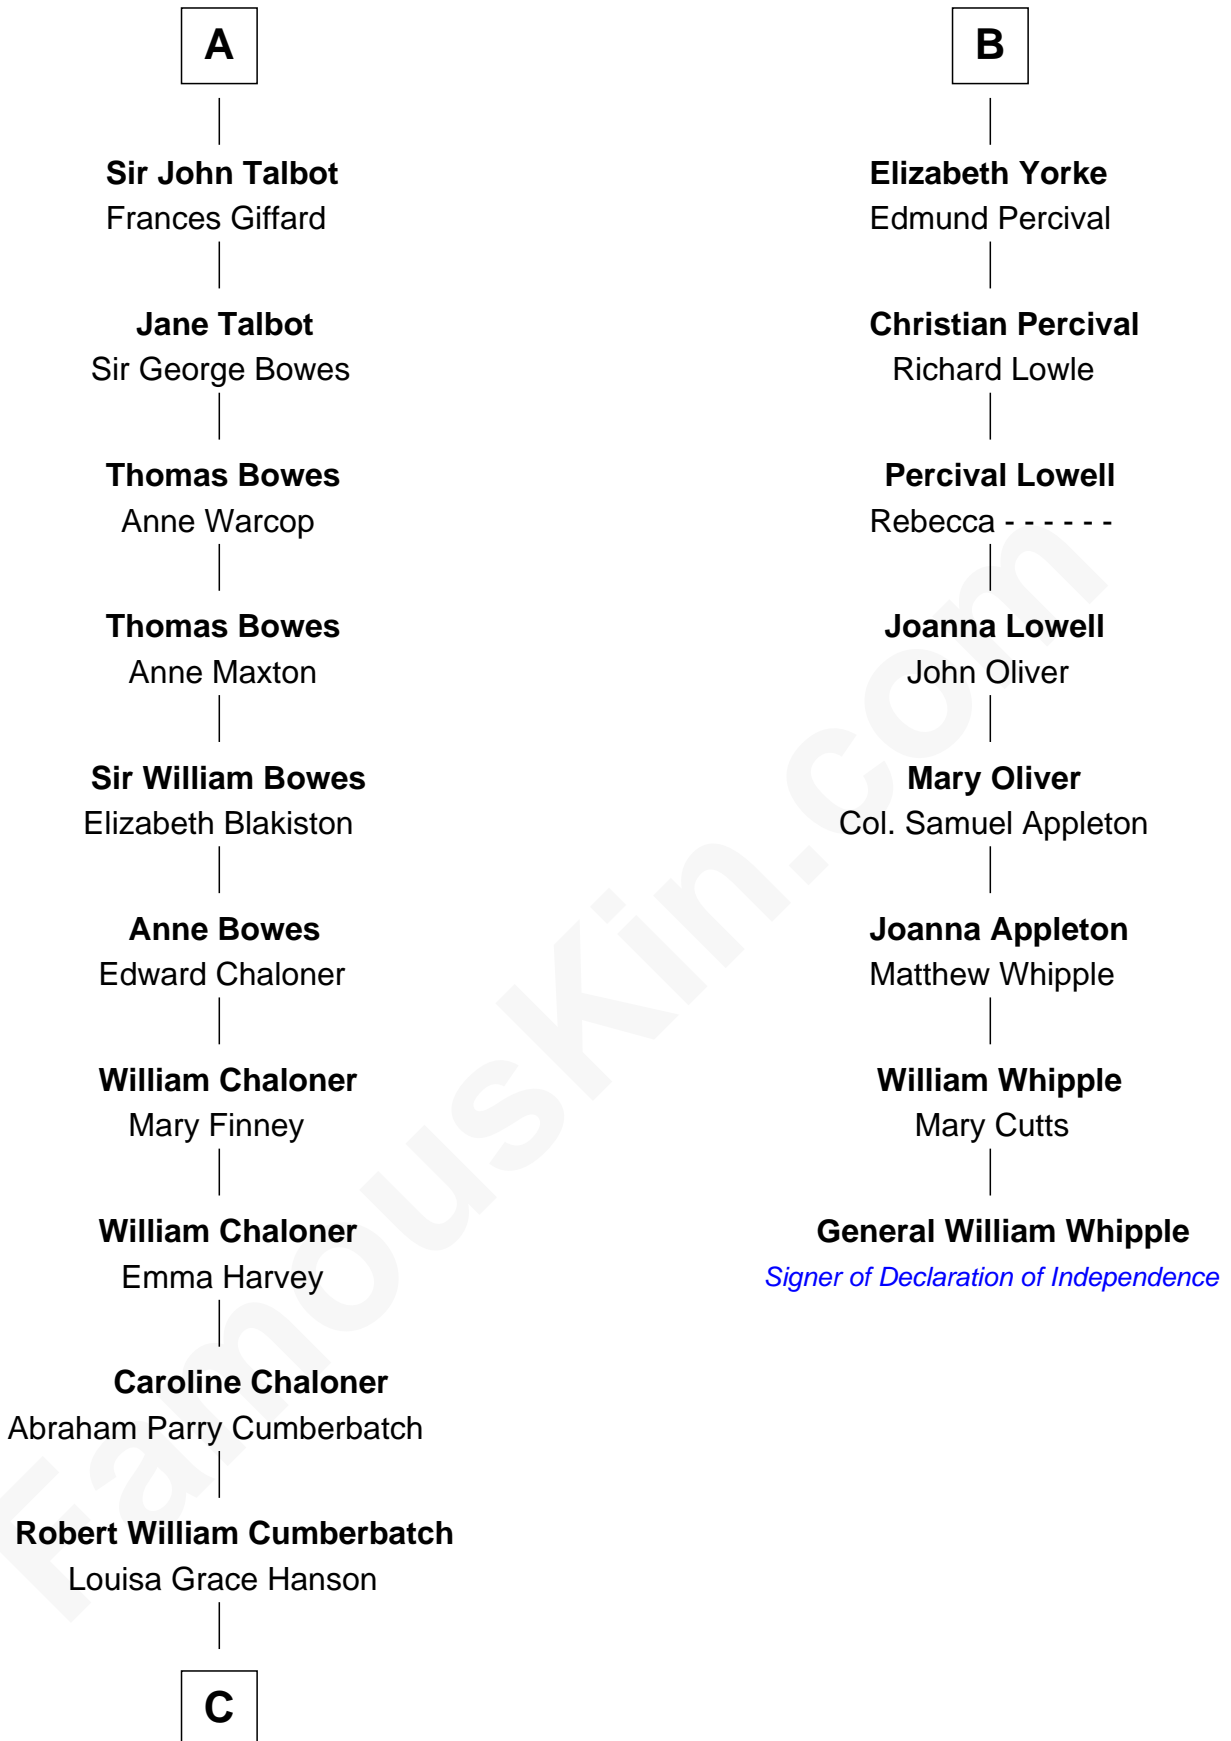

FamousKin.com Relationship Chart of

Benedict Cumberbatch
Movie, Television and Stage Actor

14th cousin 6 times removed of

General William Whipple
Signer of the Declaration of Independence

C

Henry Alfred Cumberbatch

Hélène Gertrude Rees

Henry Carlton Cumberbatch

Pauline Ellen Laing Congdon

Timothy Carlton Congdon Cumberbatch

Wanda Ventham

Benedict Cumberbatch

Movie, Television and Stage Actor

FamousKin.com