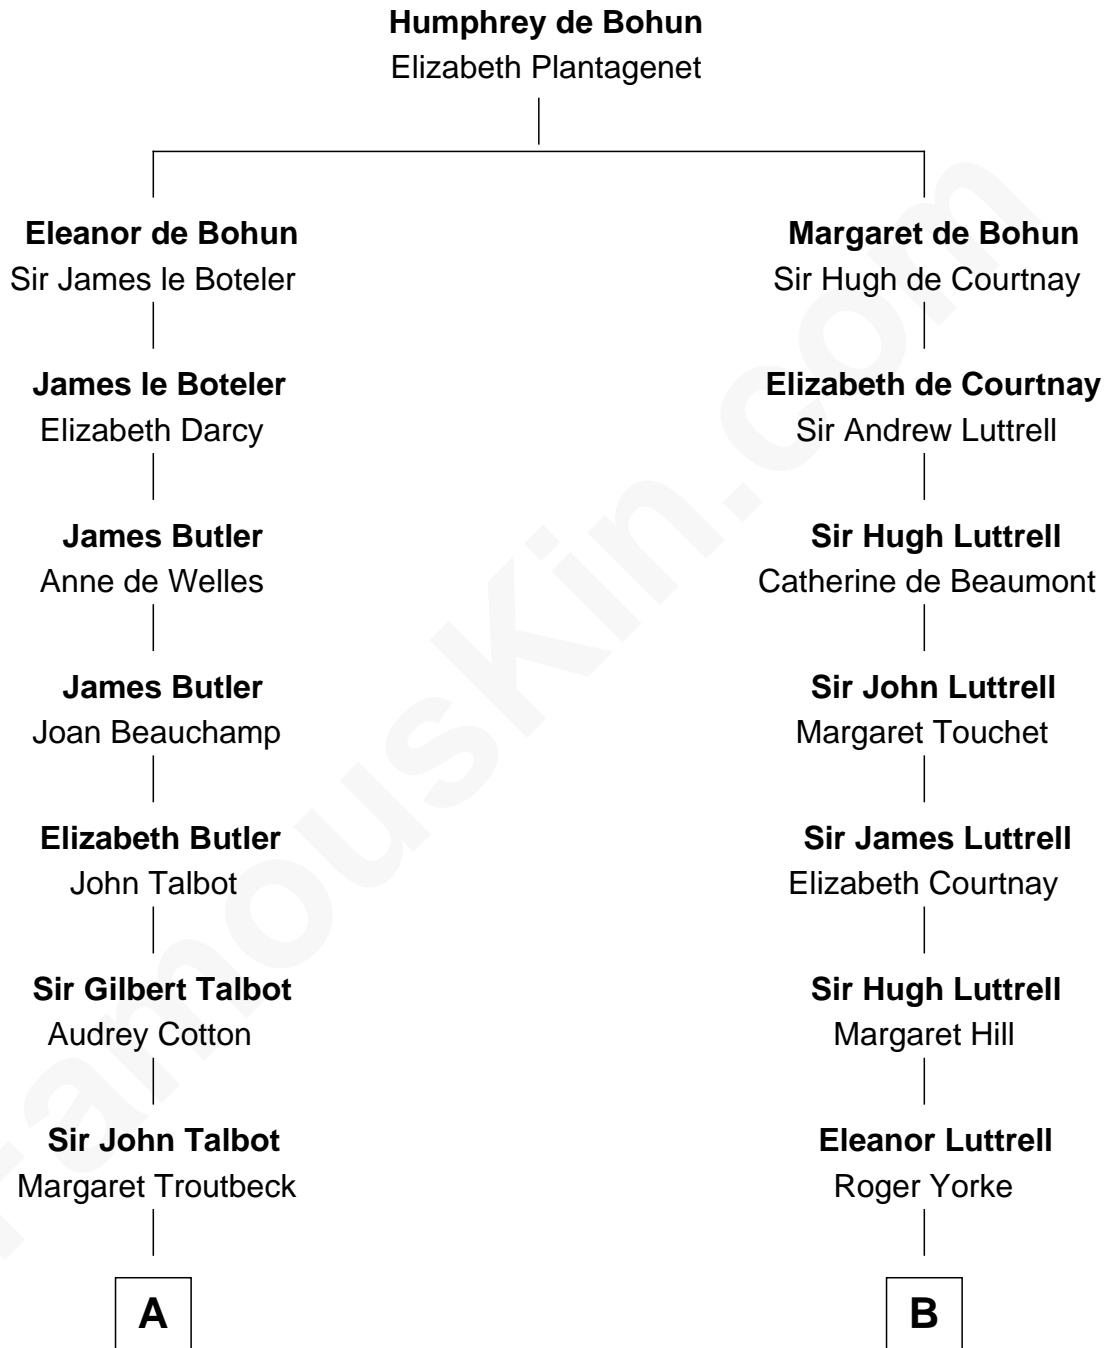

FamousKin.com Relationship Chart of

Benedict Cumberbatch
Movie, Television and Stage Actor

14th cousin 6 times removed of

General William Whipple
Signer of the Declaration of Independence

C

Henry Alfred Cumberbatch

Hélène Gertrude Rees

Henry Carlton Cumberbatch

Pauline Ellen Laing Congdon

Timothy Carlton Congdon Cumberbatch

Wanda Ventham

Benedict Cumberbatch

Movie, Television and Stage Actor

FamousKin.com