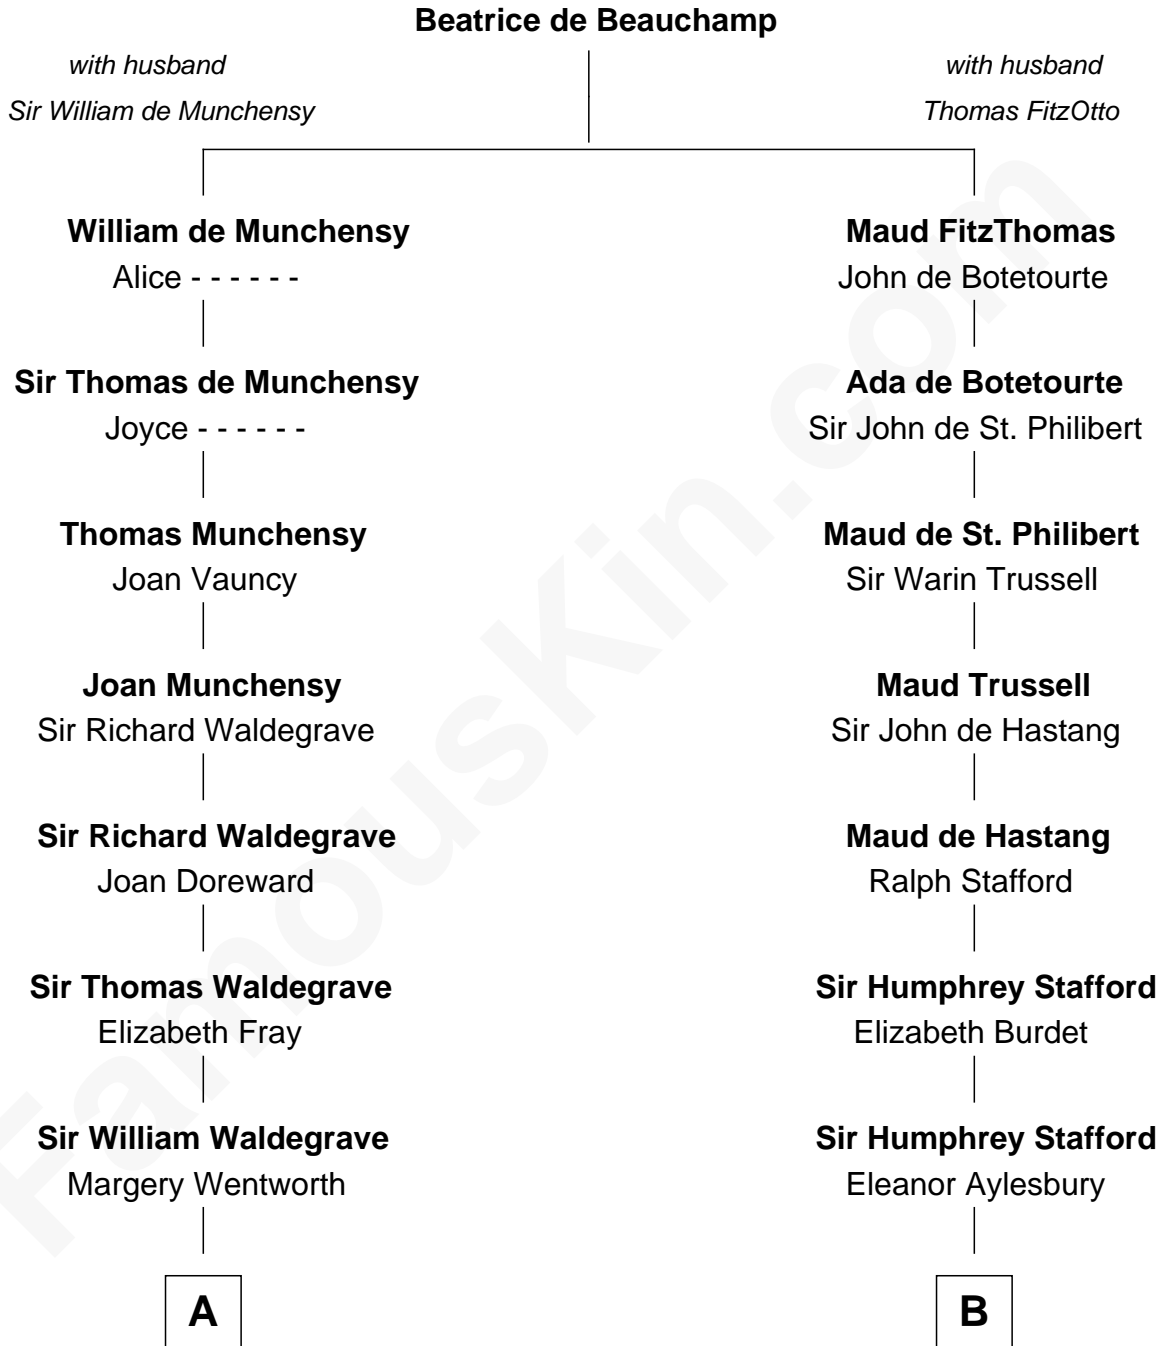

FamousKin.com Relationship Chart of

Benedict Cumberbatch

Movie, Television and Stage Actor

17th cousin 4 times removed of

Robert Townsend

Member of the Culper Spy Ring during the American Revolution

C

Robert William Cumberbatch

Louisa Grace Hanson

Henry Alfred Cumberbatch

Hélène Gertrude Rees

Henry Carlton Cumberbatch

Pauline Ellen Laing Congdon

Timothy Carlton Congdon Cumberbatch

Wanda Ventham

Benedict Cumberbatch