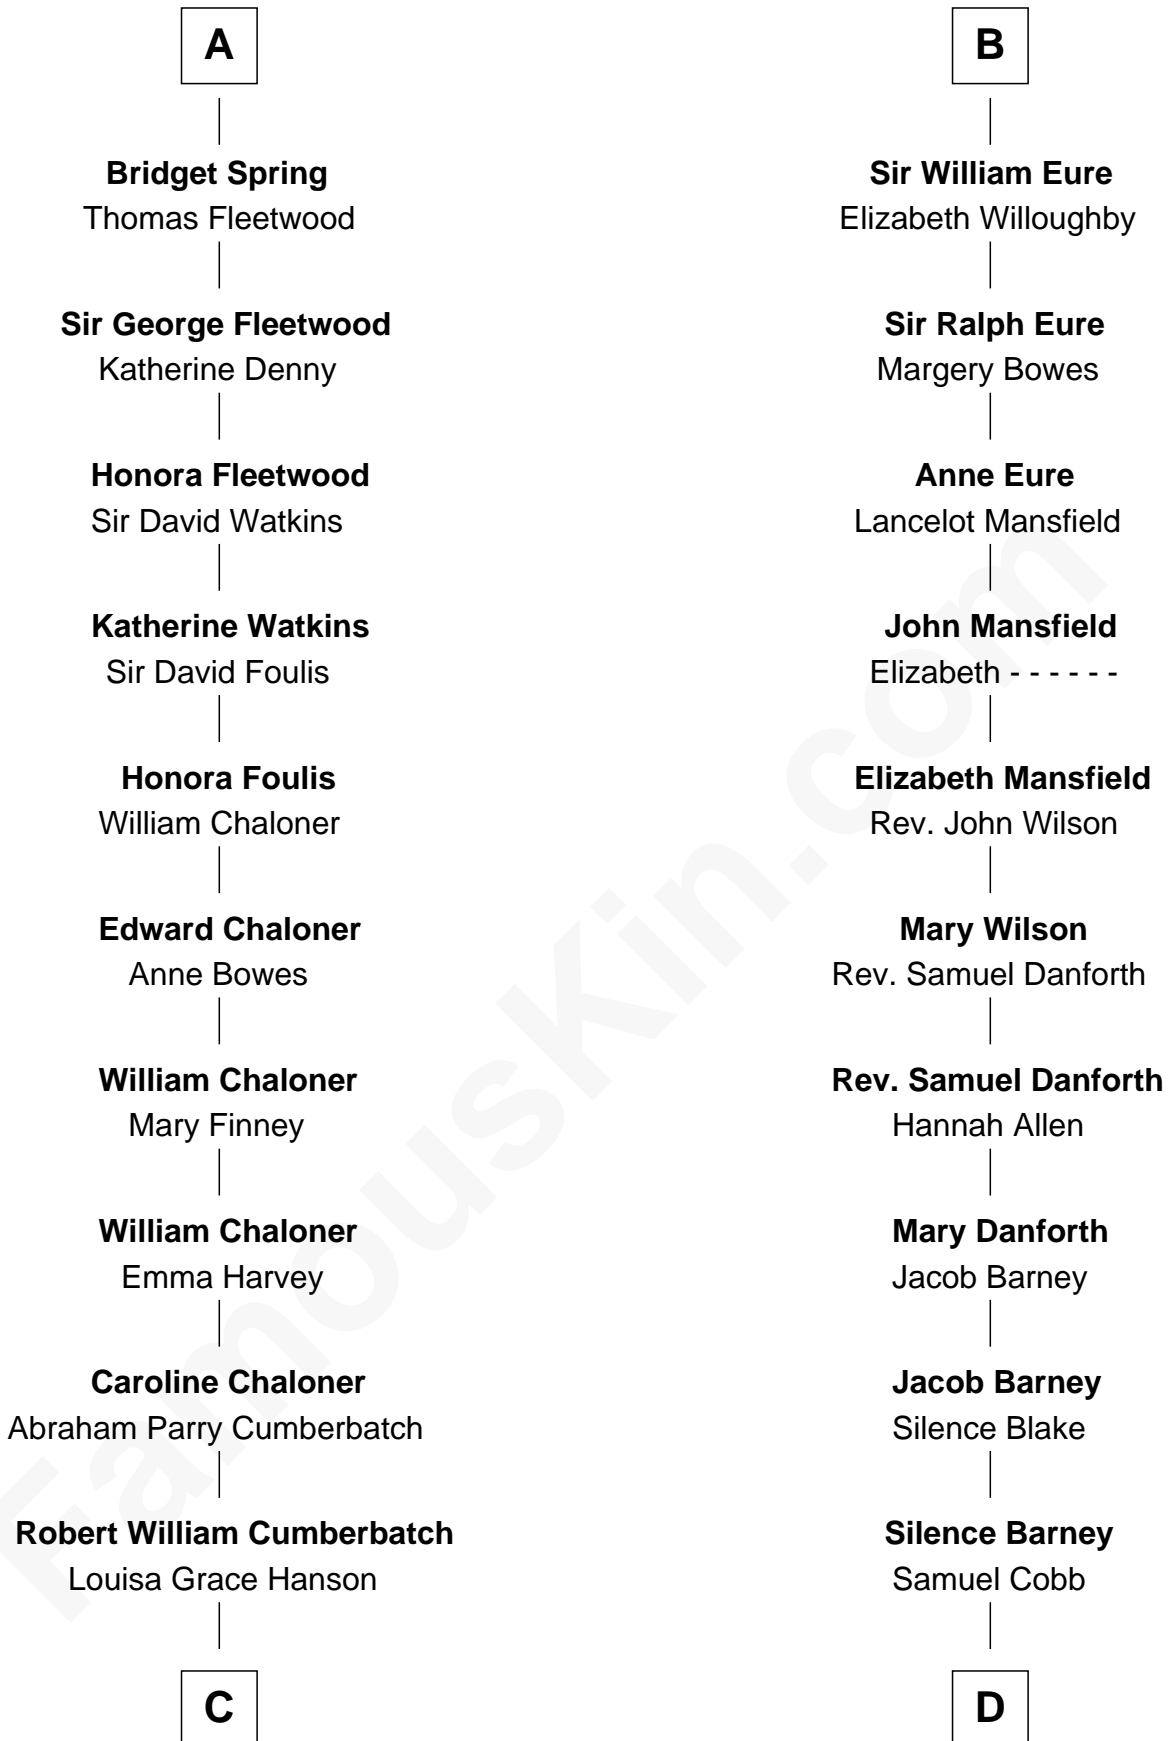

FamousKin.com

Relationship Chart of

Benedict Cumberbatch

Movie, Television and Stage Actor

20th cousin 1 time removed of

Sandra Day O'Connor

First Female U.S. Supreme Court Justice

Sir William la Zouche

Maud Lovel

C

Henry Alfred Cumberbatch
Hélène Gertrude Rees

Henry Carlton Cumberbatch
Pauline Ellen Laing Congdon

Timothy Carlton Congdon Cumberbatch
Wanda Ventham

Benedict Cumberbatch
Movie, Television and Stage Actor