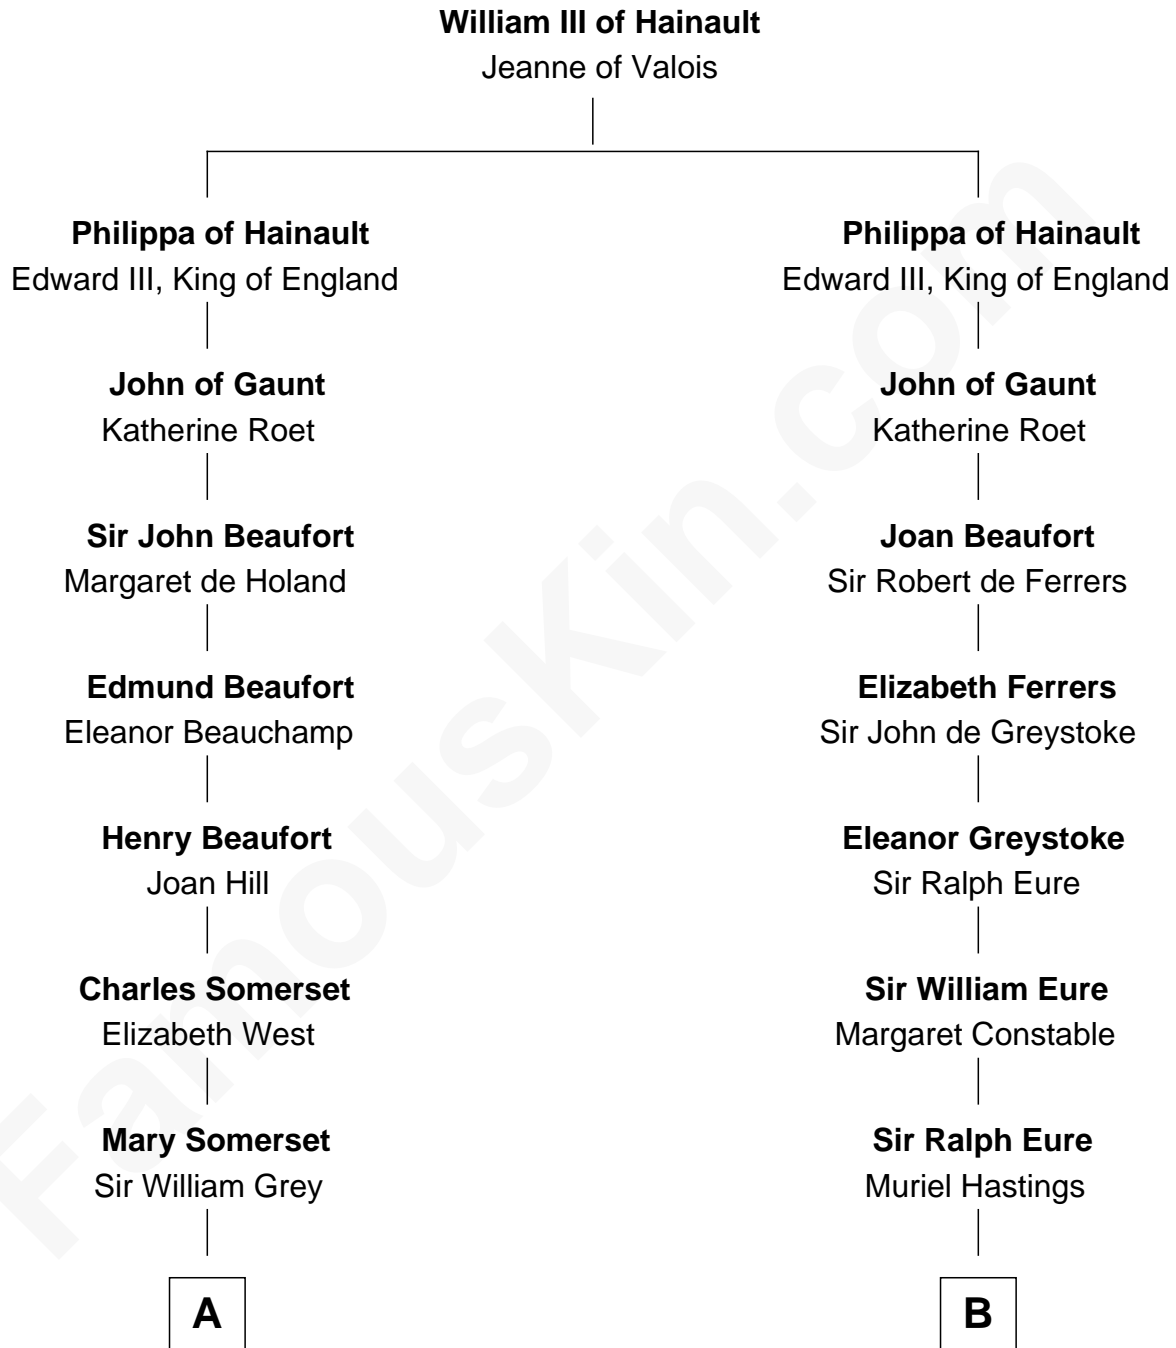

FamousKin.com

Relationship Chart of

Benedict Cumberbatch

Movie, Television and Stage Actor

20th cousin 1 time removed of

Sandra Day O'Connor

First Female U.S. Supreme Court Justice

C

Henry Alfred Cumberbatch

Hélène Gertrude Rees

Henry Carlton Cumberbatch

Pauline Ellen Laing Congdon

Timothy Carlton Congdon Cumberbatch

Wanda Ventham

Benedict Cumberbatch

Movie, Television and Stage Actor