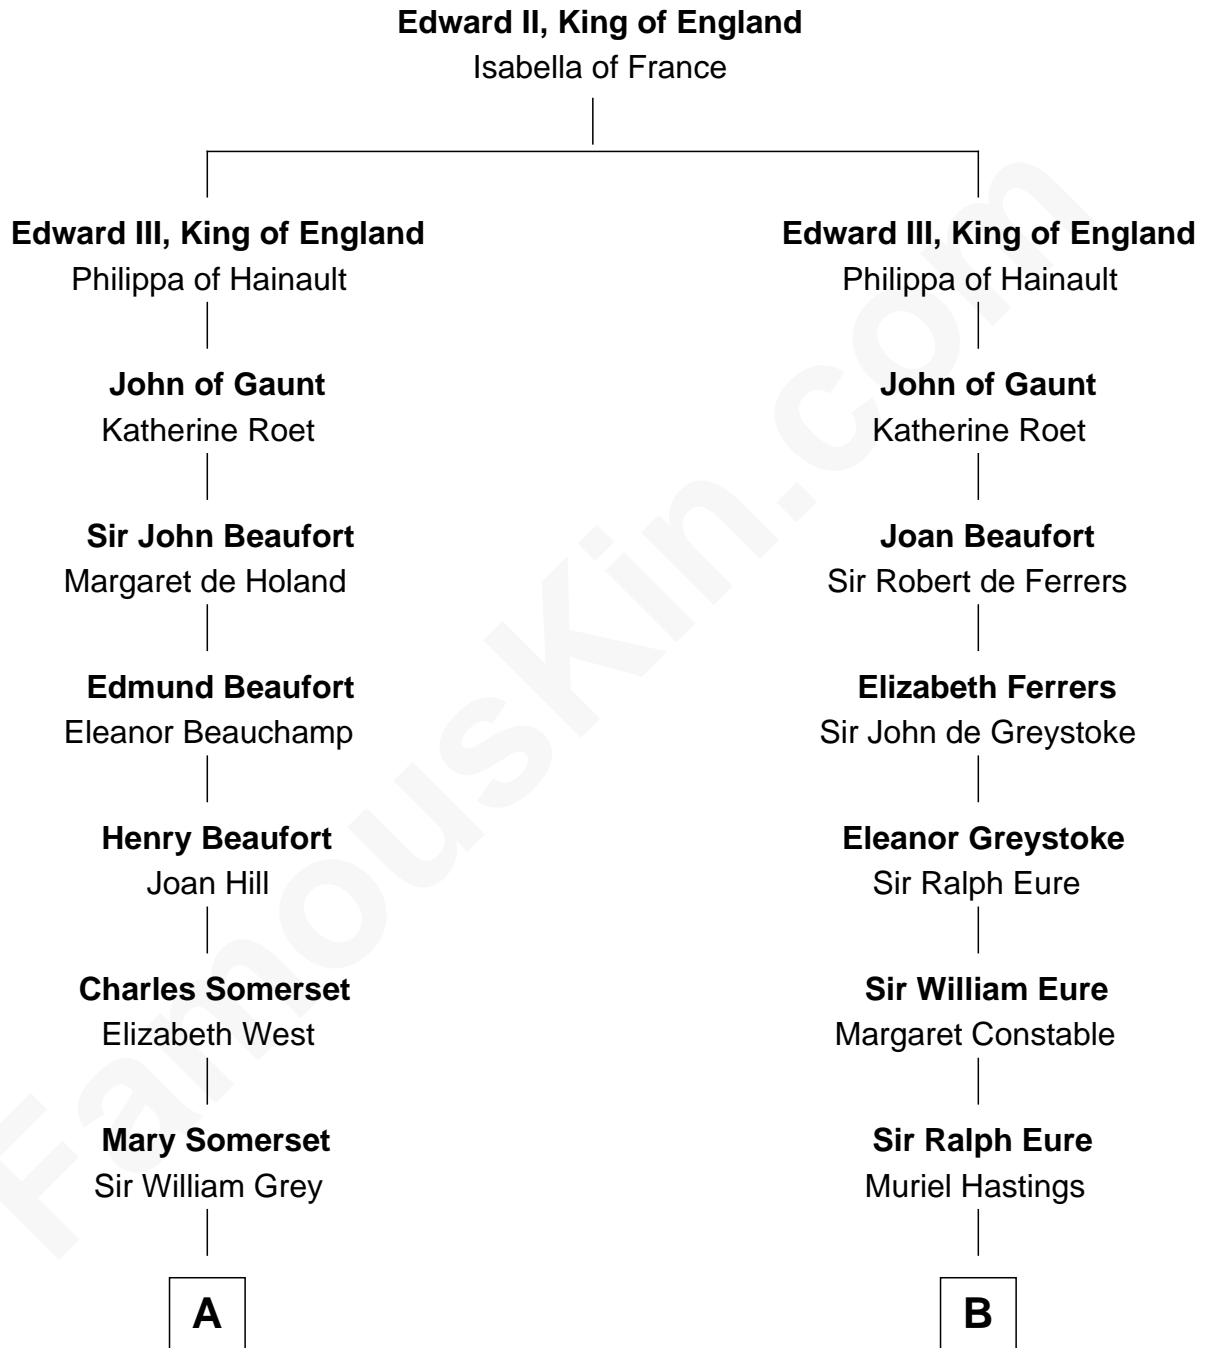

## Relationship Chart of

**Benedict Cumberbatch**

*Movie, Television and Stage Actor*

20th cousin 1 time removed of

**Sandra Day O'Connor**

*First Female U.S. Supreme Court Justice*

**C**

**Henry Alfred Cumberbatch**