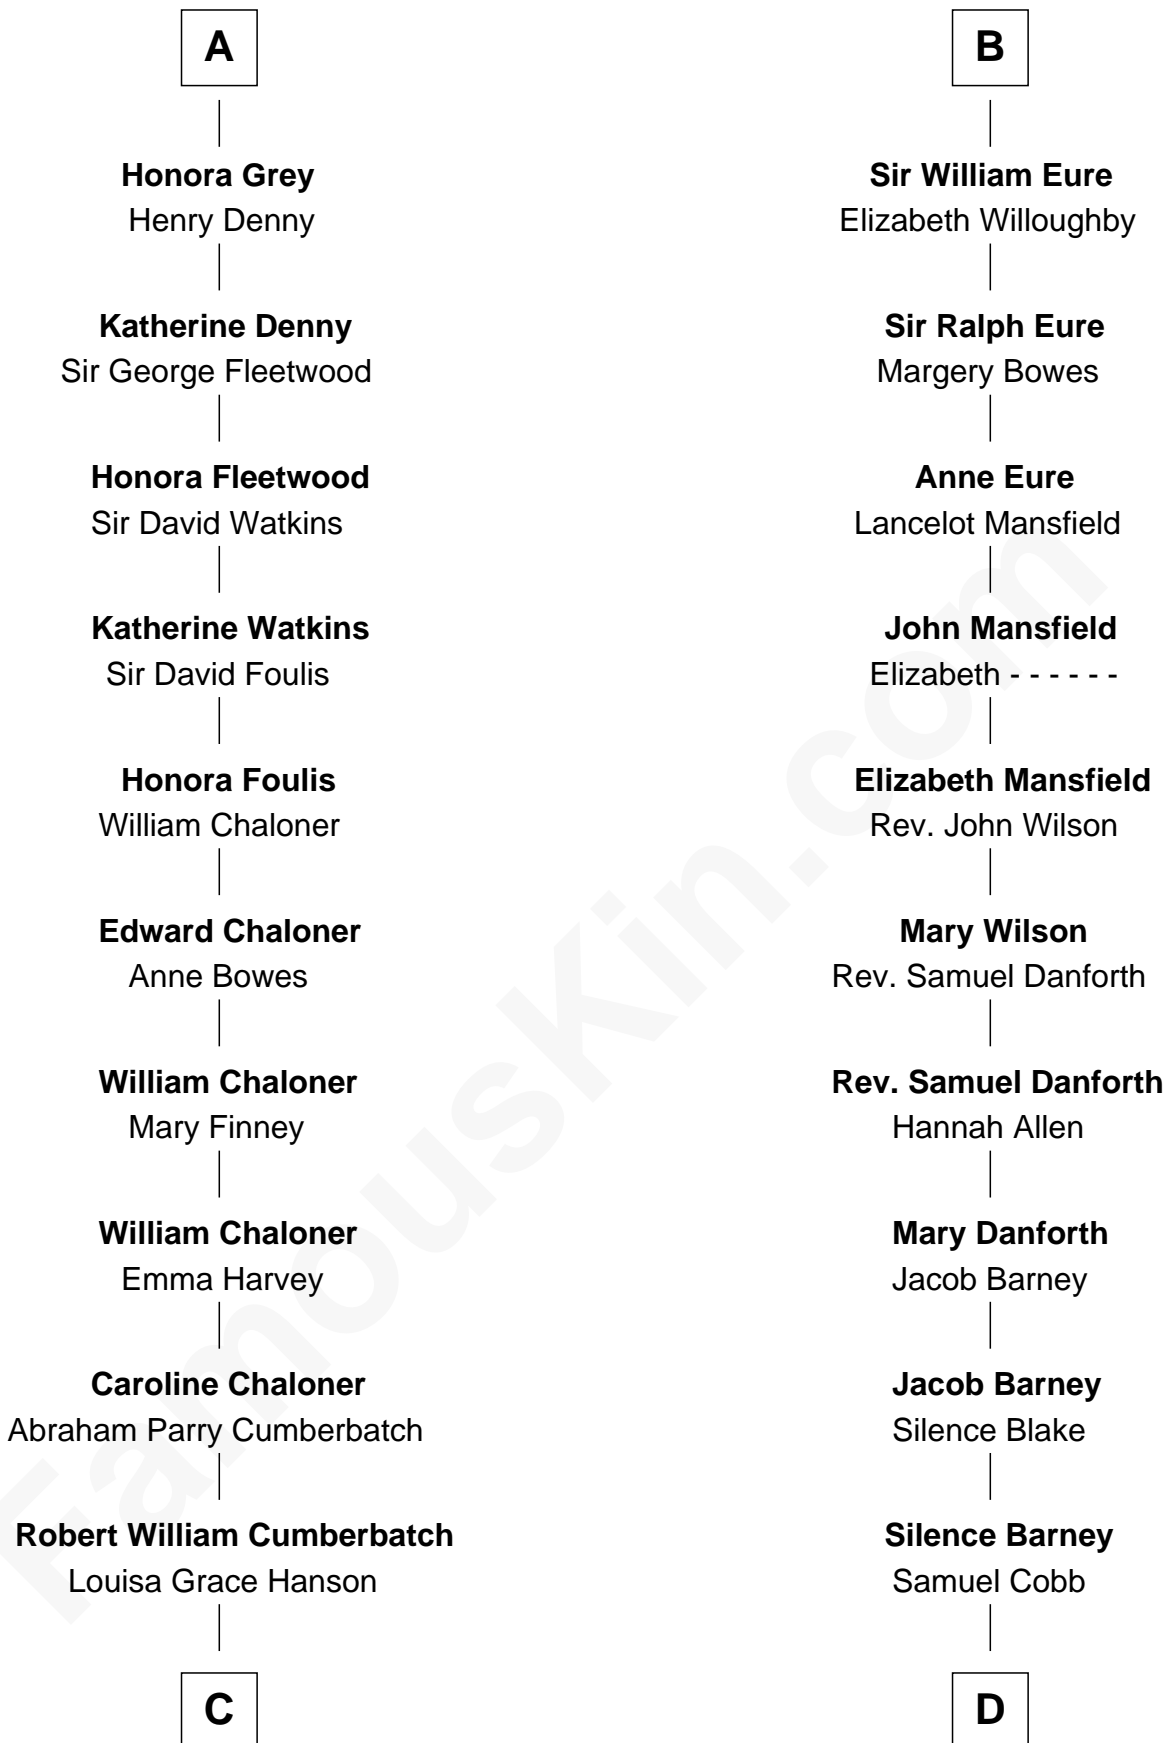

## Relationship Chart of

**Benedict Cumberbatch**

*Movie, Television and Stage Actor*

20th cousin 1 time removed of

**Sandra Day O'Connor**

*First Female U.S. Supreme Court Justice*

**C**

**Henry Alfred Cumberbatch**

Hélène Gertrude Rees

**Henry Carlton Cumberbatch**

Pauline Ellen Laing Congdon

**Timothy Carlton Congdon Cumberbatch**

Wanda Ventham

**Benedict Cumberbatch**

*Movie, Television and Stage Actor*

**D**