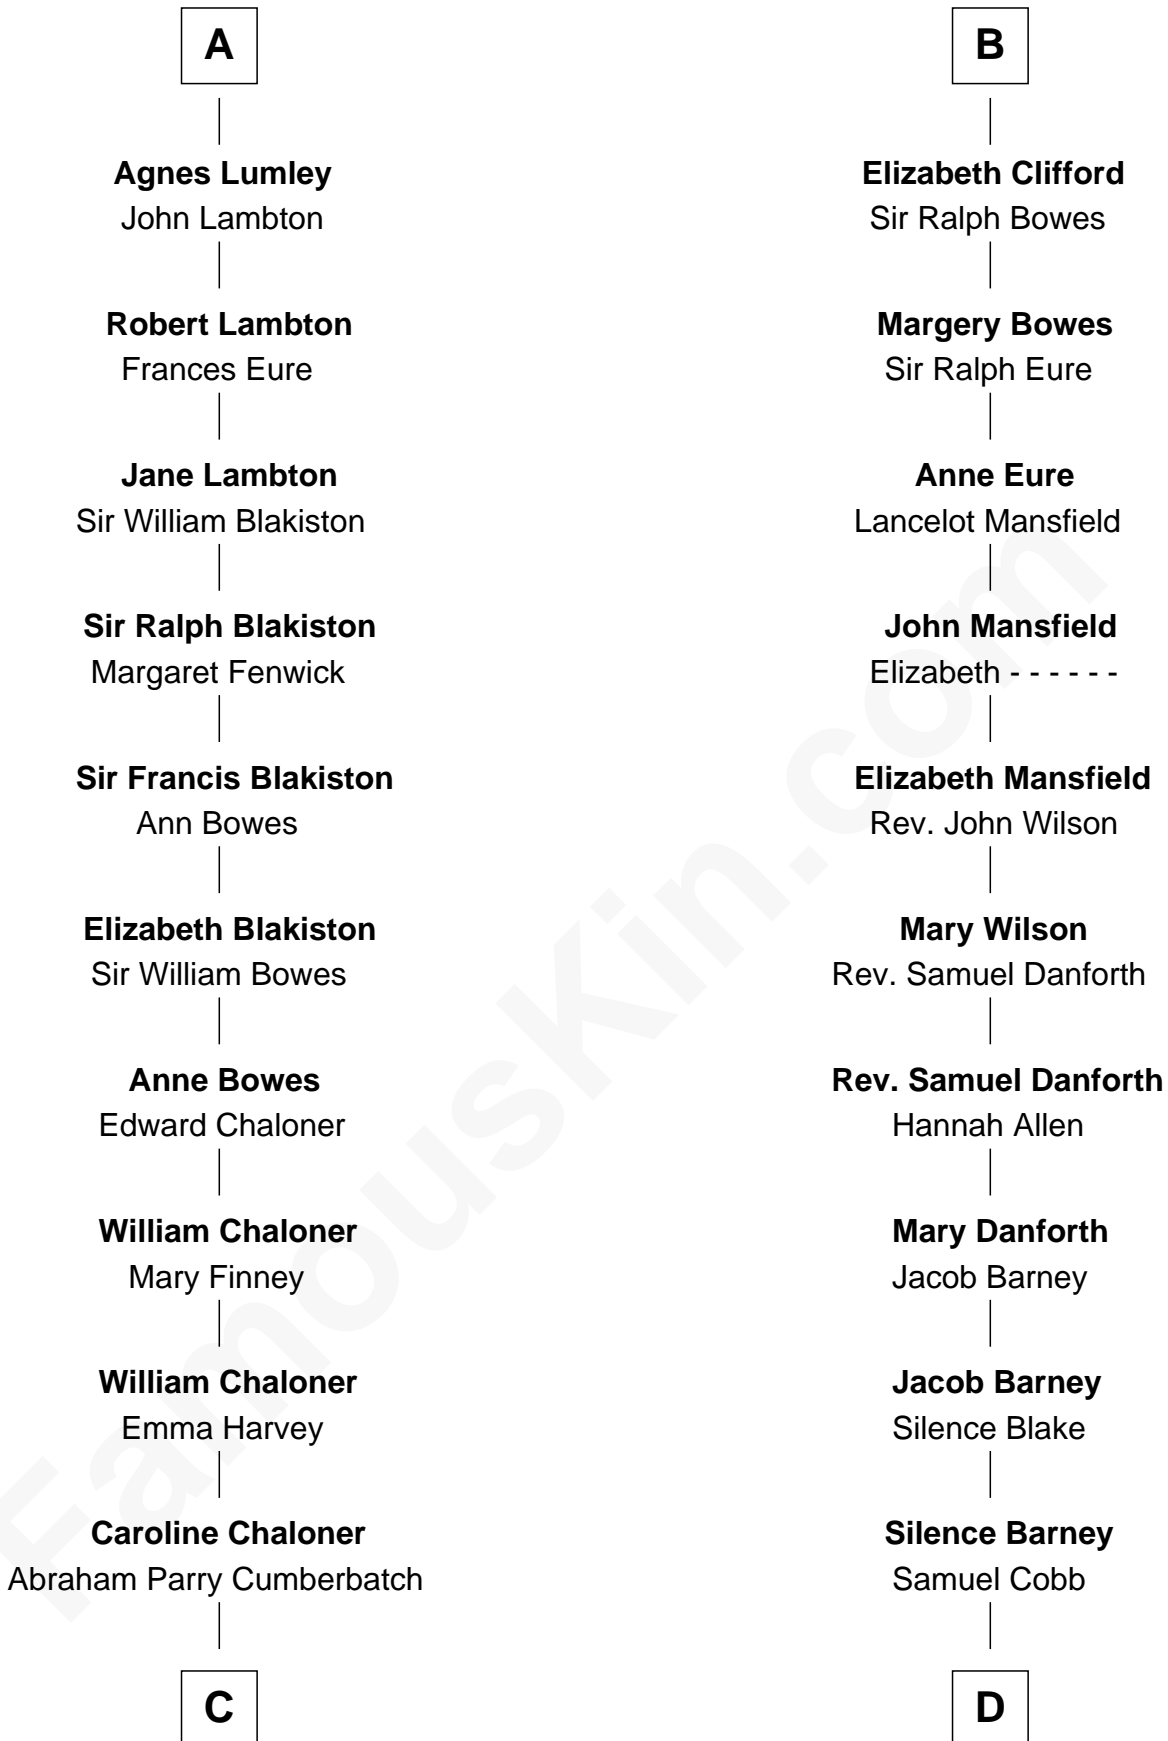

FamousKin.com
Relationship Chart of
Benedict Cumberbatch
Movie, Television and Stage Actor

21st cousin of
Sandra Day O'Connor
First Female U.S. Supreme Court Justice

C

Robert William Cumberbatch

Louisa Grace Hanson

Henry Alfred Cumberbatch

Hélène Gertrude Rees

Henry Carlton Cumberbatch

Pauline Ellen Laing Congdon

Timothy Carlton Congdon Cumberbatch

Wanda Ventham

Benedict Cumberbatch

Movie, Television and Stage Actor