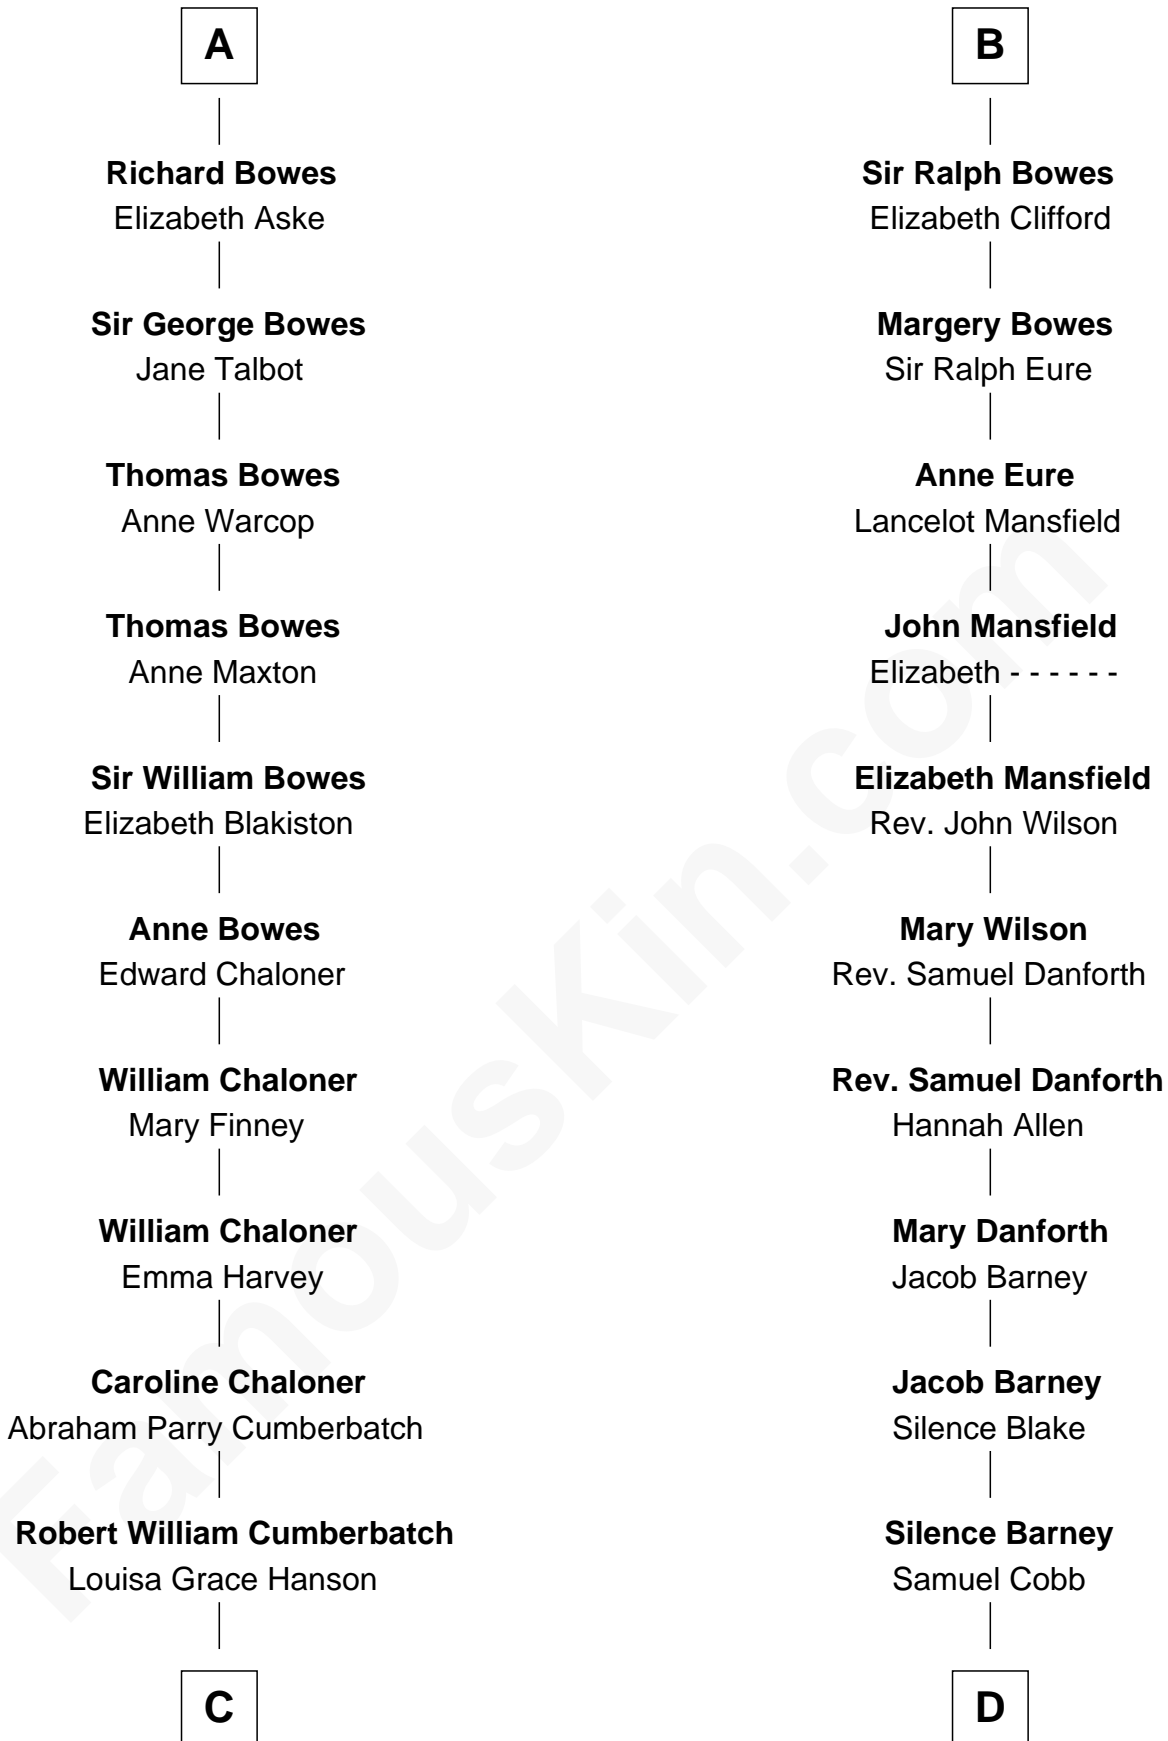

## Relationship Chart of

**Benedict Cumberbatch**

*Movie, Television and Stage Actor*

20th cousin 1 time removed of

**Sandra Day O'Connor**

*First Female U.S. Supreme Court Justice*

**Sir Edmund Mortimer**

Margaret de Fiennes

**C**

**Henry Alfred Cumberbatch**

Hélène Gertrude Rees

**Henry Carlton Cumberbatch**

Pauline Ellen Laing Congdon

**Timothy Carlton Congdon Cumberbatch**

Wanda Ventham

**Benedict Cumberbatch**