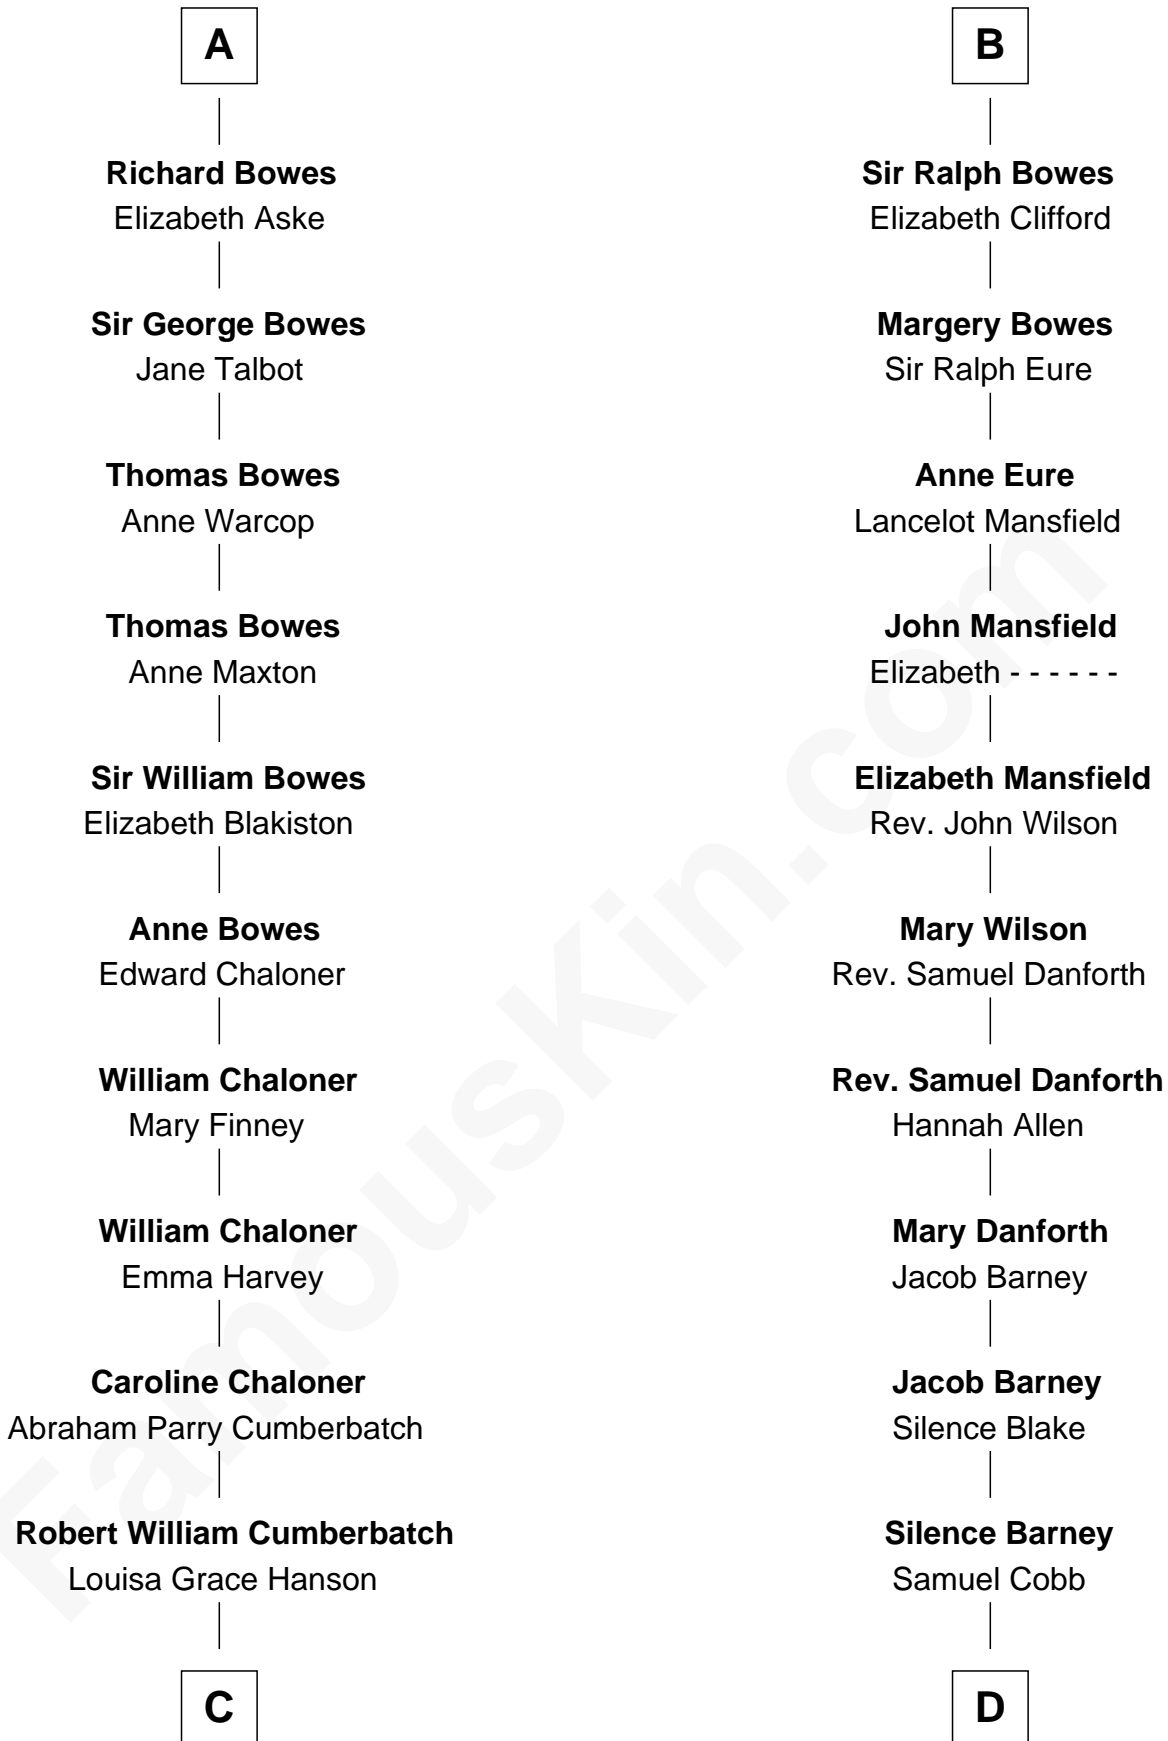

## Relationship Chart of

**Benedict Cumberbatch**

*Movie, Television and Stage Actor*

20th cousin 1 time removed of

**Sandra Day O'Connor**

*First Female U.S. Supreme Court Justice*

**C**

**Henry Alfred Cumberbatch**

Hélène Gertrude Rees

**Henry Carlton Cumberbatch**

Pauline Ellen Laing Congdon

**Timothy Carlton Congdon Cumberbatch**

Wanda Ventham

**Benedict Cumberbatch**

*Movie, Television and Stage Actor*

**D**