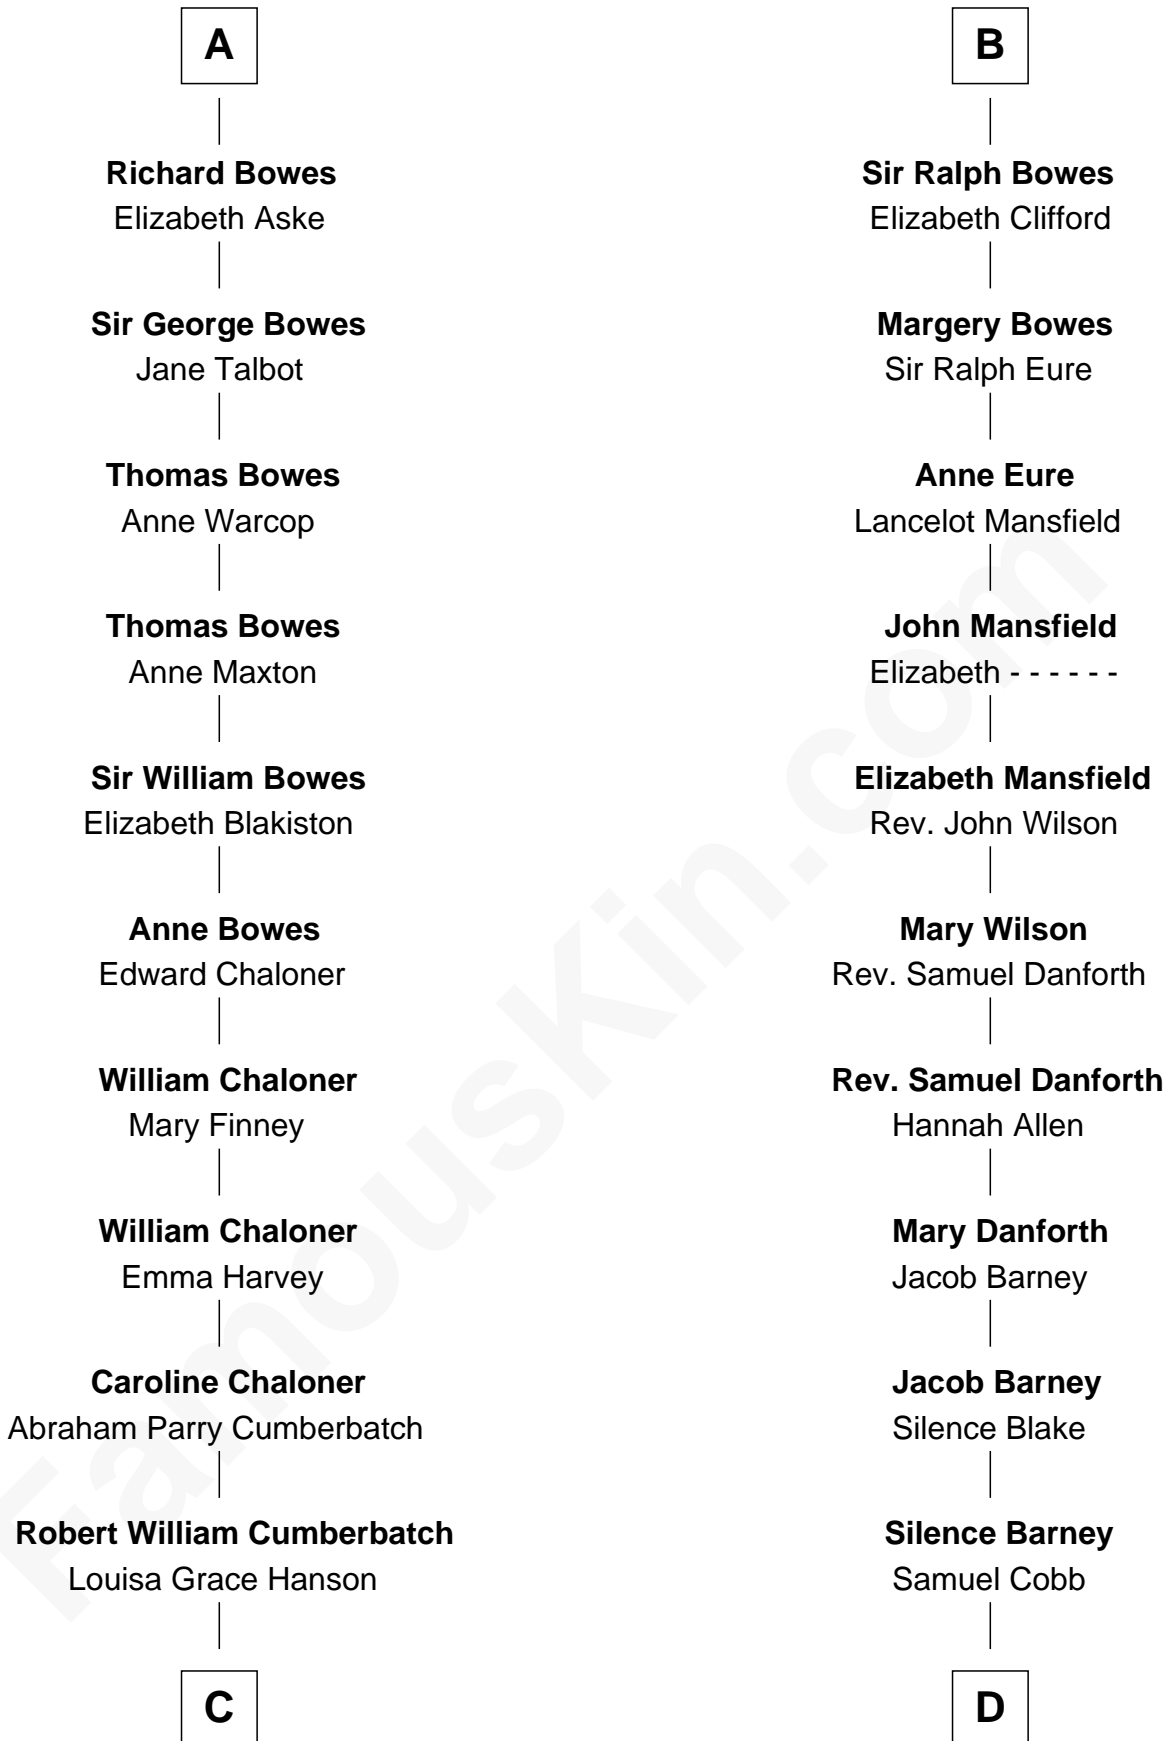

FamousKin.com Relationship Chart of

Benedict Cumberbatch

Movie, Television and Stage Actor

20th cousin 1 time removed of

Sandra Day O'Connor

First Female U.S. Supreme Court Justice

Henry FitzRandolph

C

Henry Alfred Cumberbatch
Hélène Gertrude Rees

Henry Carlton Cumberbatch
Pauline Ellen Laing Congdon

Timothy Carlton Congdon Cumberbatch
Wanda Ventham

Benedict Cumberbatch
Movie, Television and Stage Actor