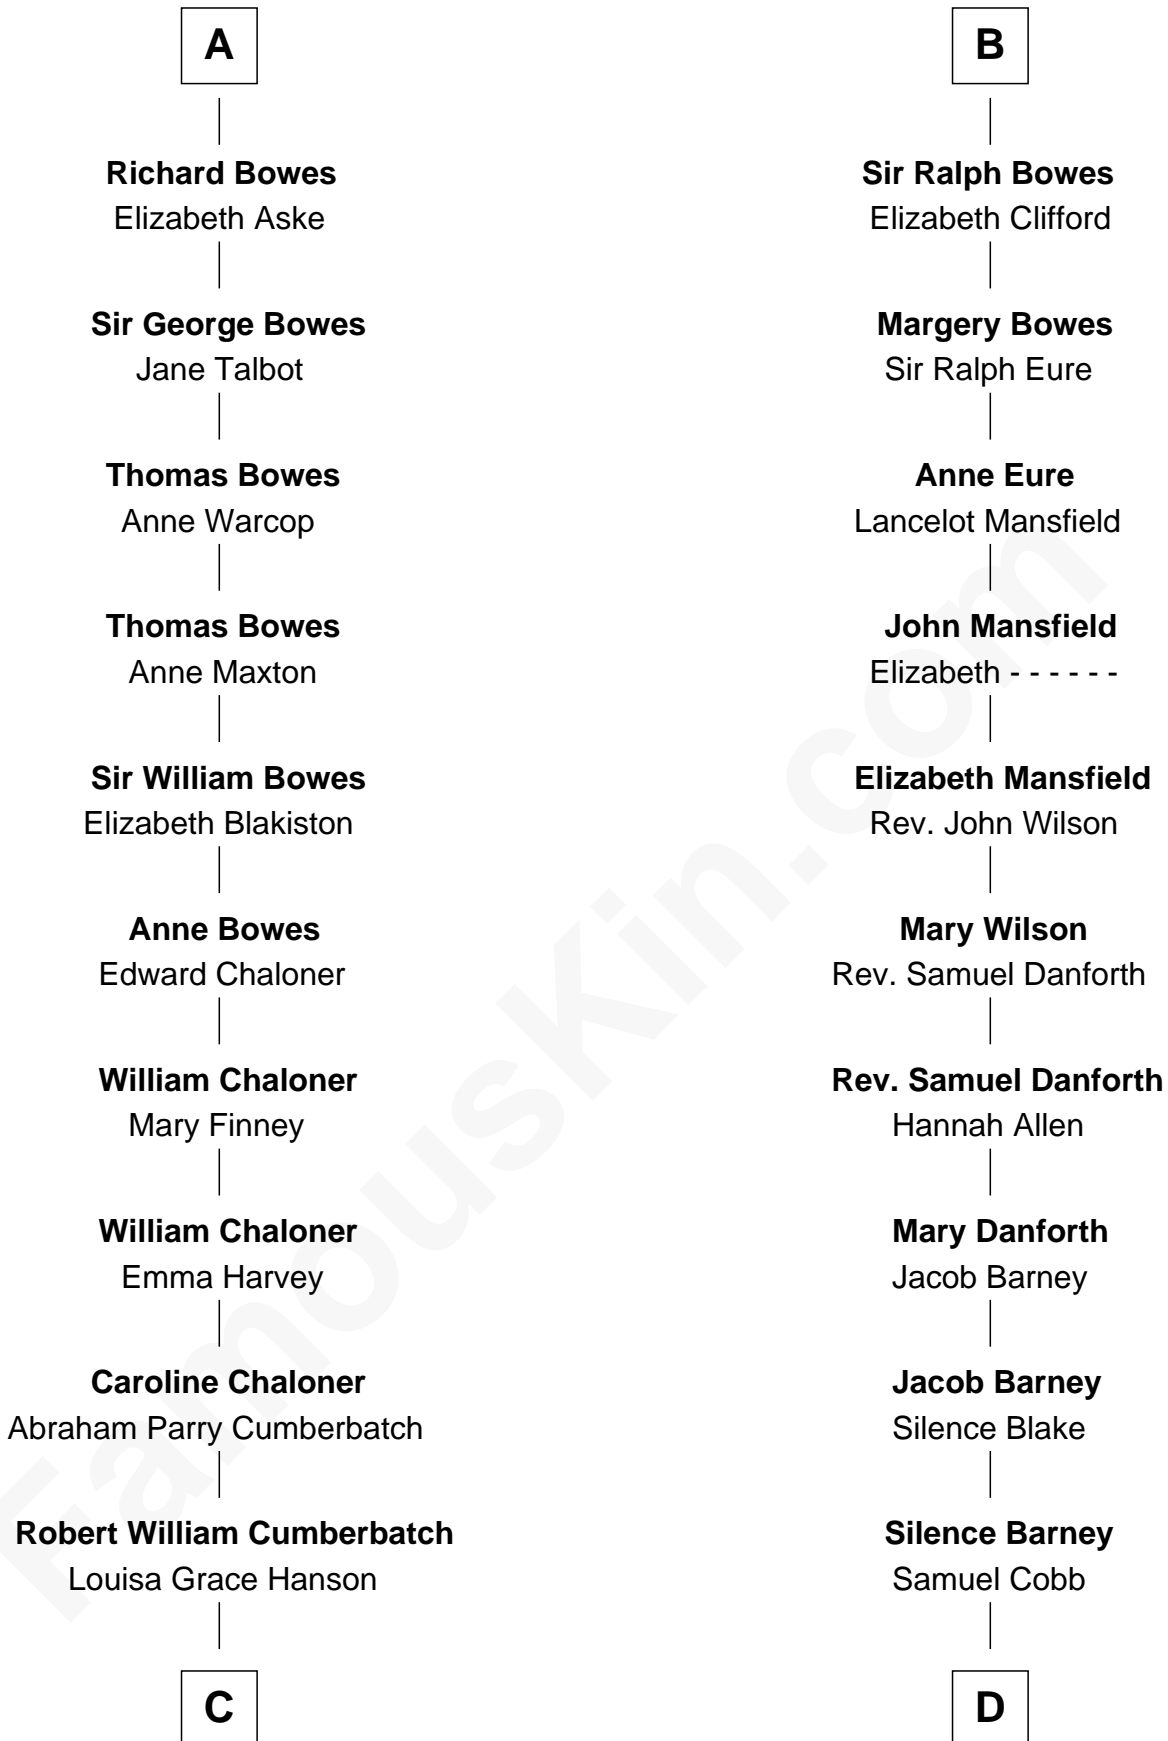

FamousKin.com

Relationship Chart of

Benedict Cumberbatch

Movie, Television and Stage Actor

20th cousin 1 time removed of

Sandra Day O'Connor

First Female U.S. Supreme Court Justice

C

Henry Alfred Cumberbatch

Hélène Gertrude Rees

Henry Carlton Cumberbatch

Pauline Ellen Laing Congdon

Timothy Carlton Congdon Cumberbatch

Wanda Ventham

Benedict Cumberbatch

Movie, Television and Stage Actor