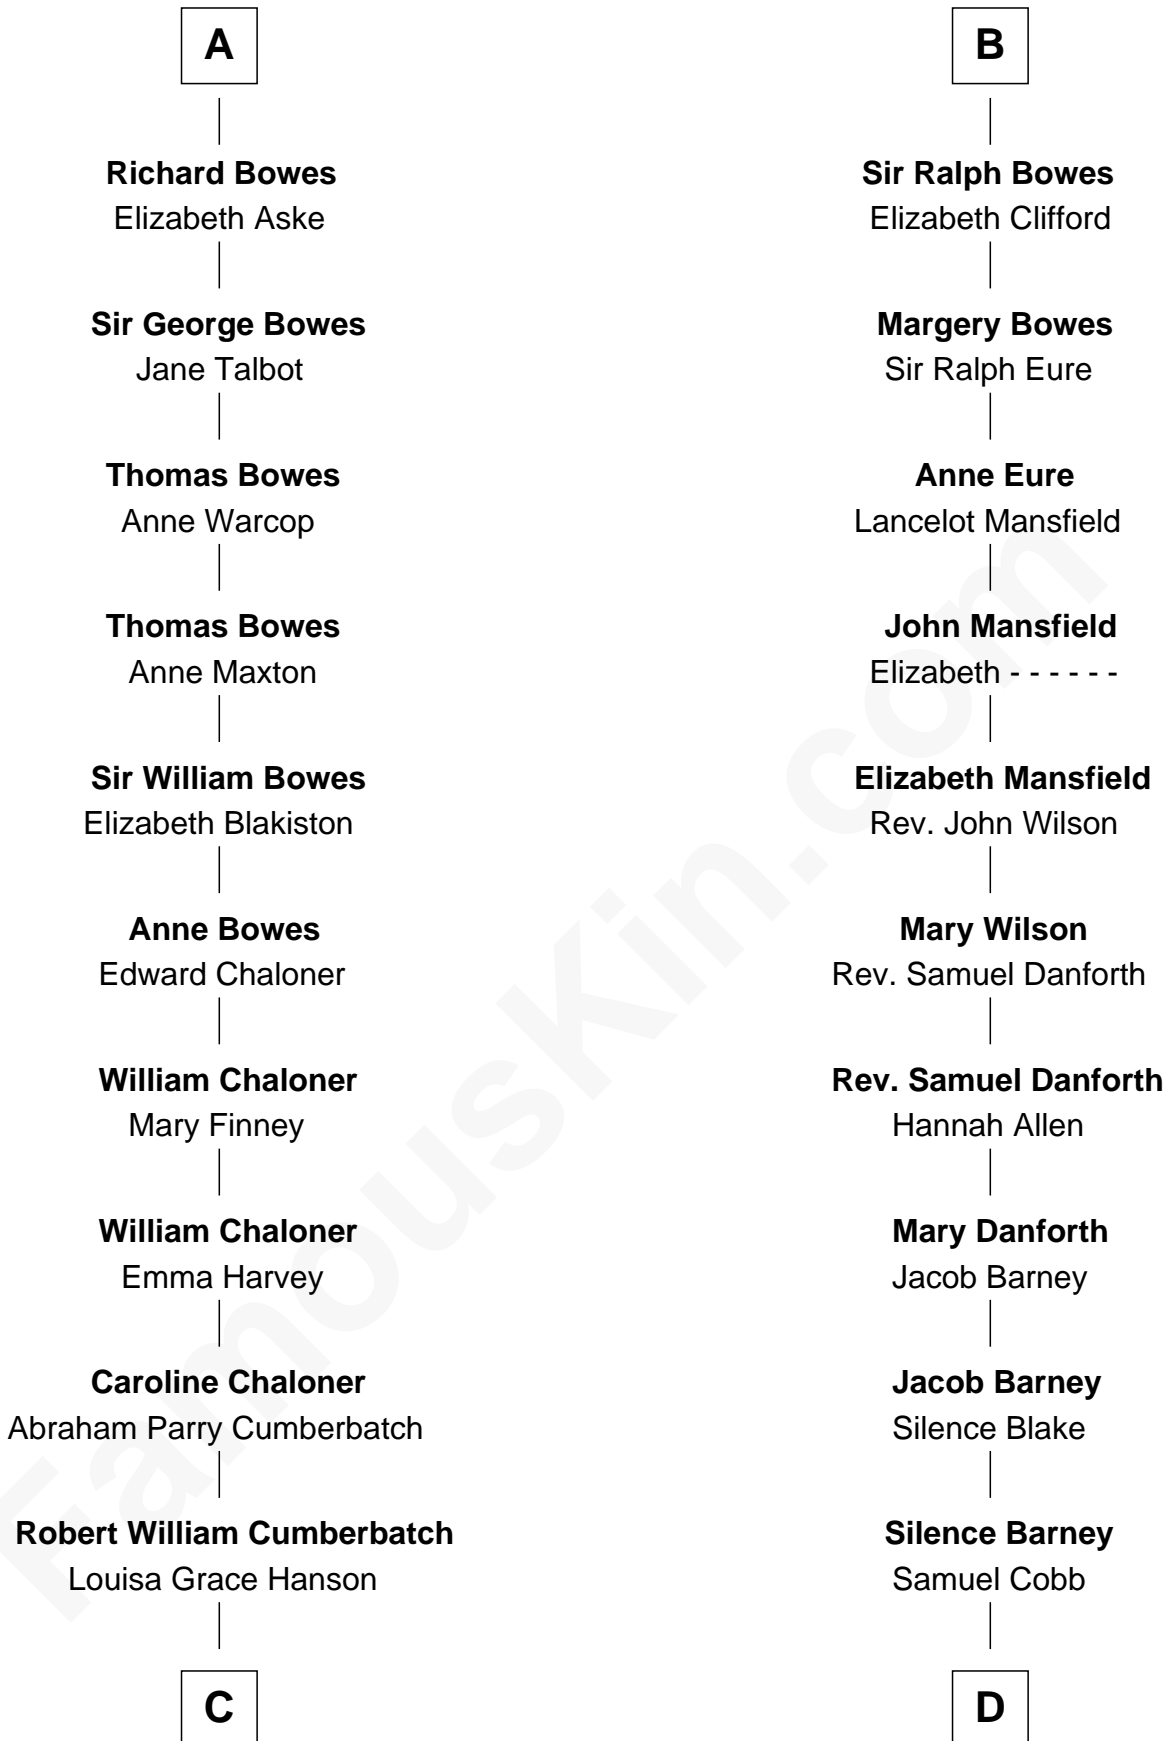

FamousKin.com

Relationship Chart of

Benedict Cumberbatch

Movie, Television and Stage Actor

20th cousin 1 time removed of

Sandra Day O'Connor

First Female U.S. Supreme Court Justice

Sir Thomas de Furnival

C

Henry Alfred Cumberbatch
Hélène Gertrude Rees

Henry Carlton Cumberbatch
Pauline Ellen Laing Congdon

Timothy Carlton Congdon Cumberbatch
Wanda Ventham

Benedict Cumberbatch
Movie, Television and Stage Actor