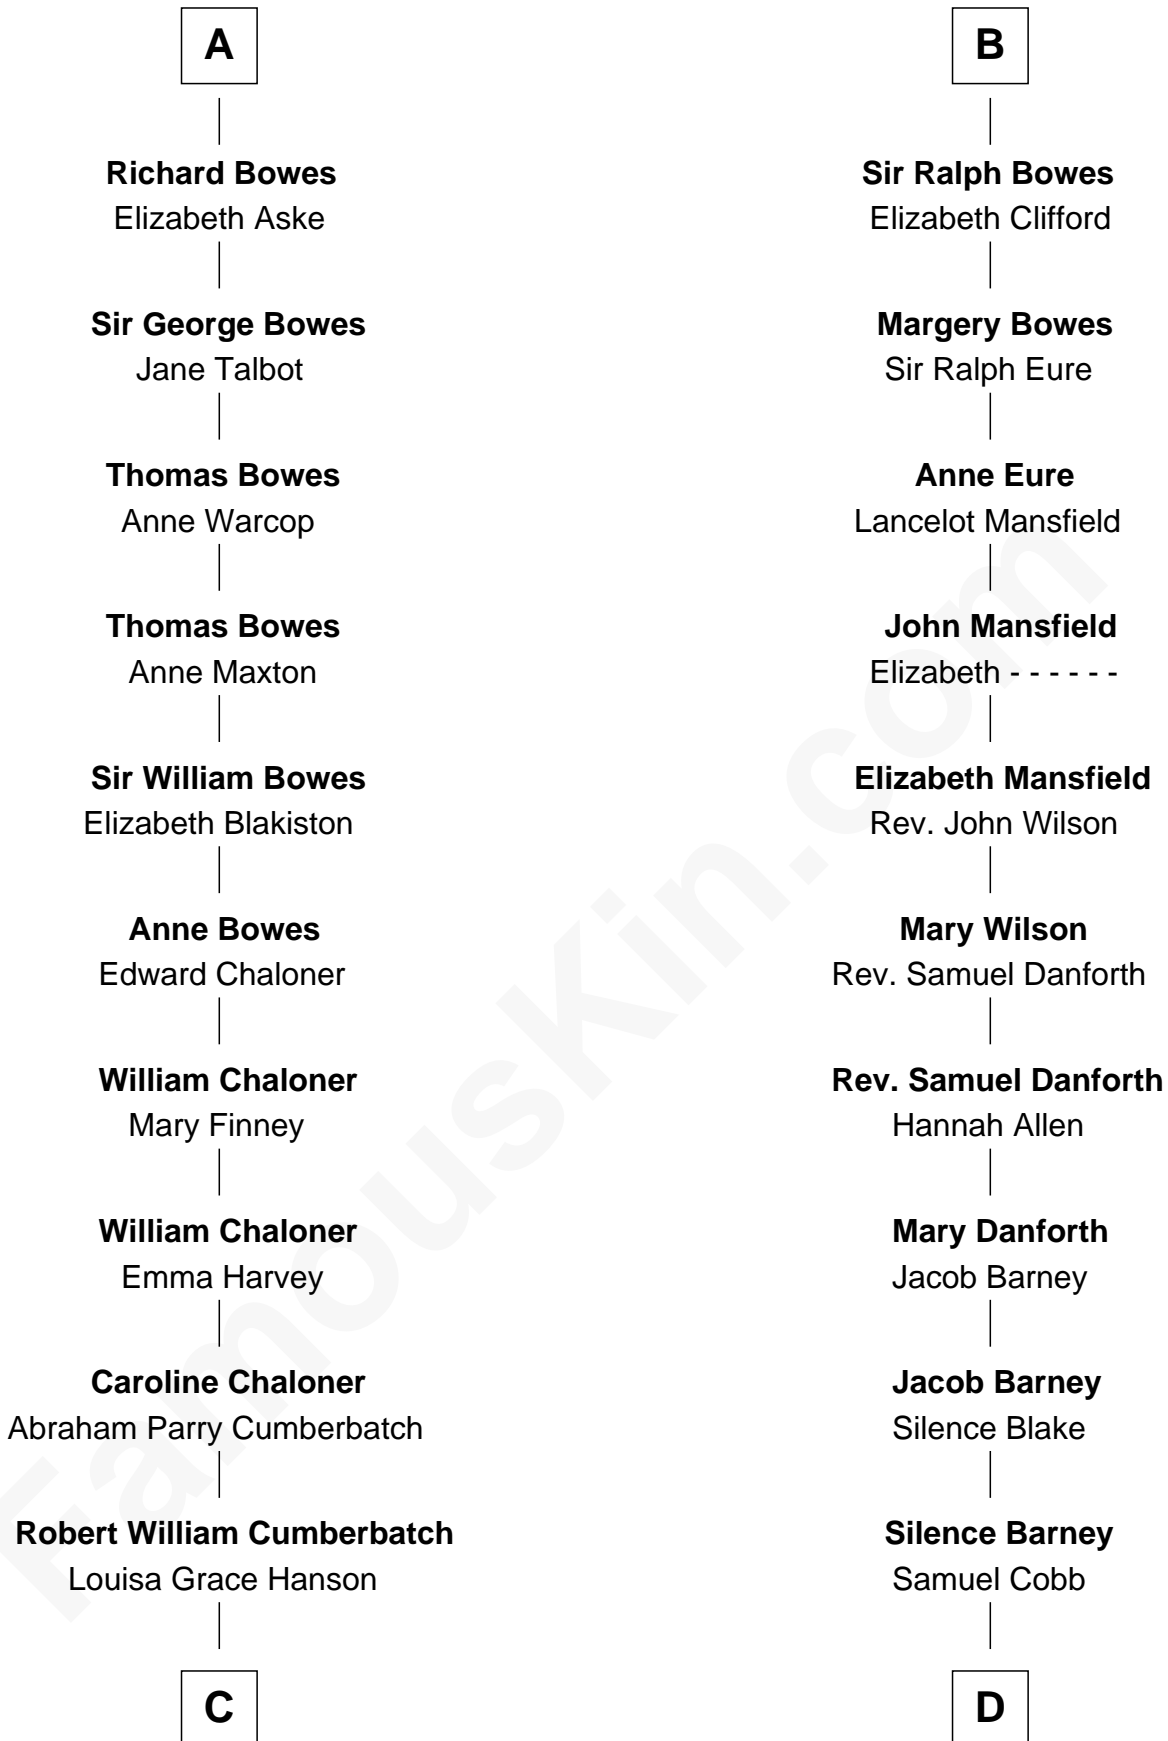

## Relationship Chart of

**Benedict Cumberbatch**

*Movie, Television and Stage Actor*

20th cousin 1 time removed of

**Sandra Day O'Connor**

*First Female U.S. Supreme Court Justice*

**Sir James de Audley**

Ela Longespee

**C**

**Henry Alfred Cumberbatch**

Hélène Gertrude Rees

**Henry Carlton Cumberbatch**

Pauline Ellen Laing Congdon

**Timothy Carlton Congdon Cumberbatch**

Wanda Ventham

**Benedict Cumberbatch**