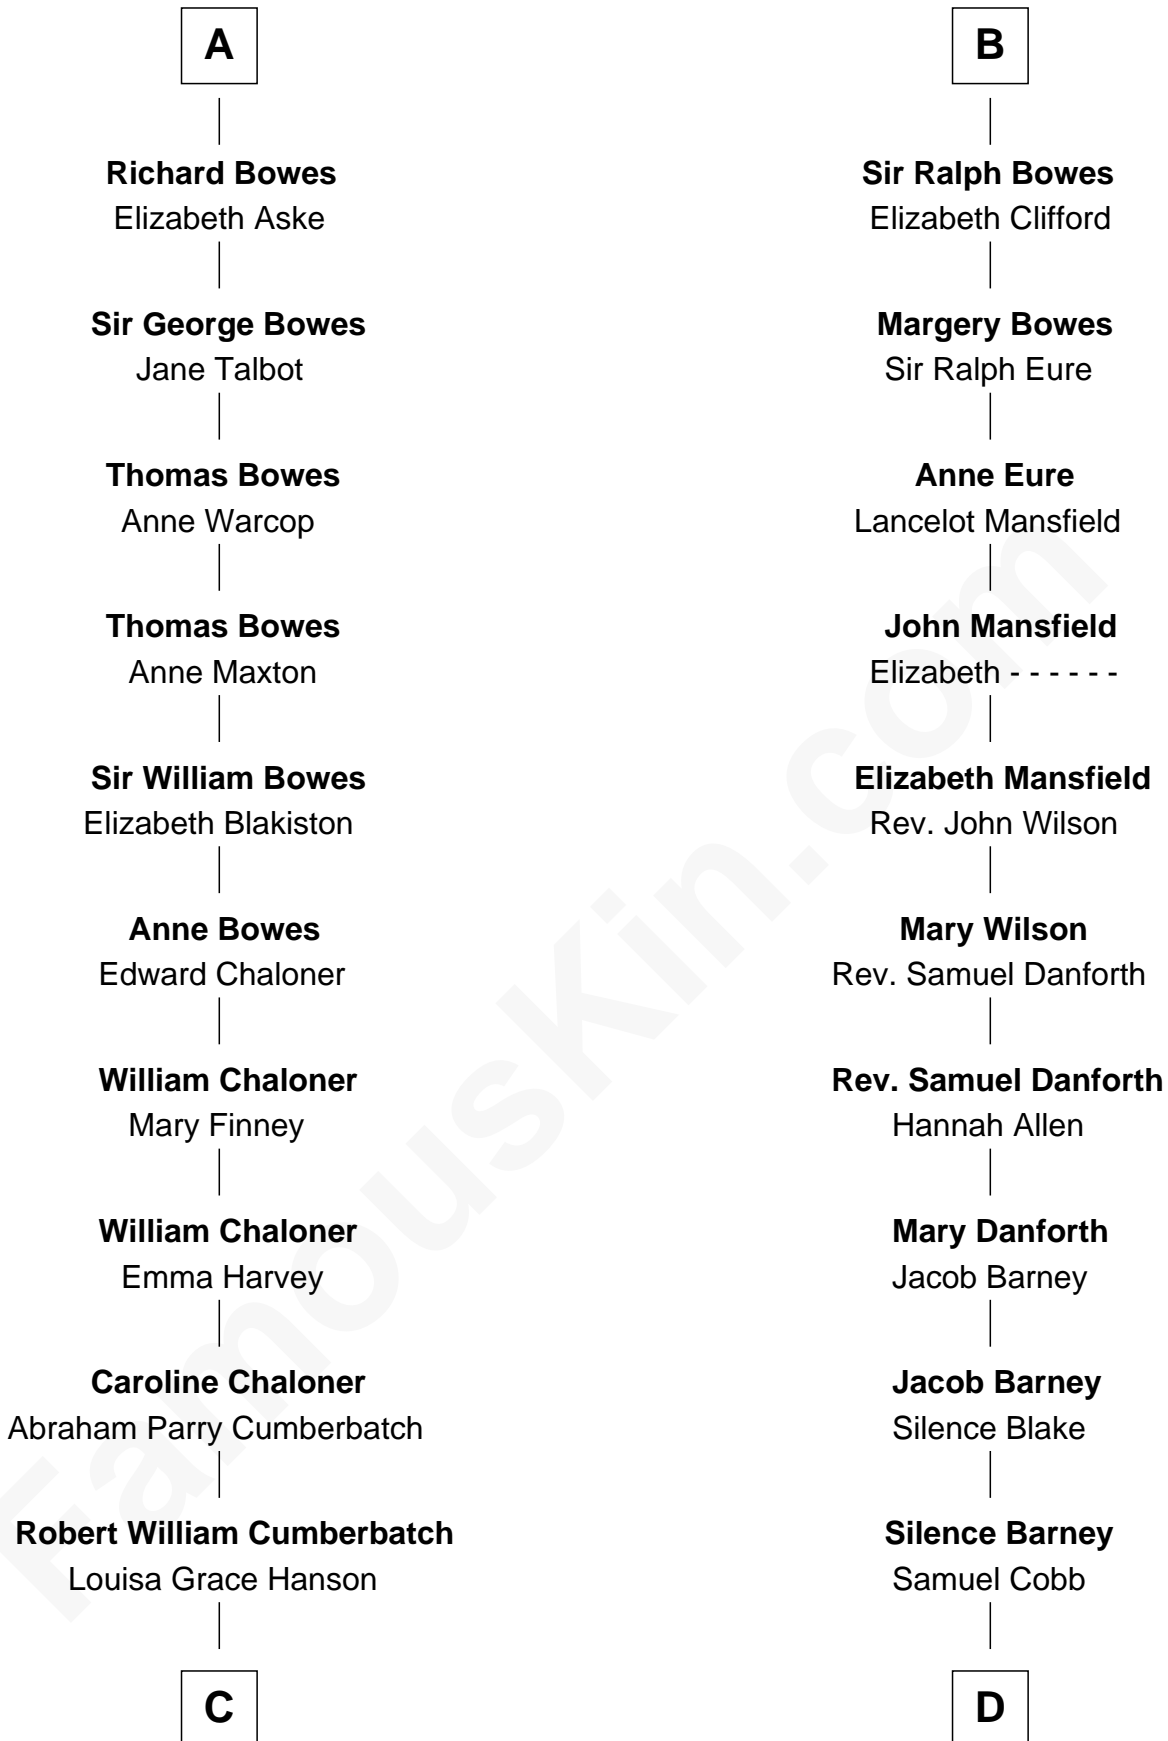

FamousKin.com

Relationship Chart of

Benedict Cumberbatch

Movie, Television and Stage Actor

20th cousin 1 time removed of

Sandra Day O'Connor

First Female U.S. Supreme Court Justice

C

Henry Alfred Cumberbatch
Hélène Gertrude Rees

Henry Carlton Cumberbatch
Pauline Ellen Laing Congdon

Timothy Carlton Congdon Cumberbatch
Wanda Ventham

Benedict Cumberbatch
Movie, Television and Stage Actor