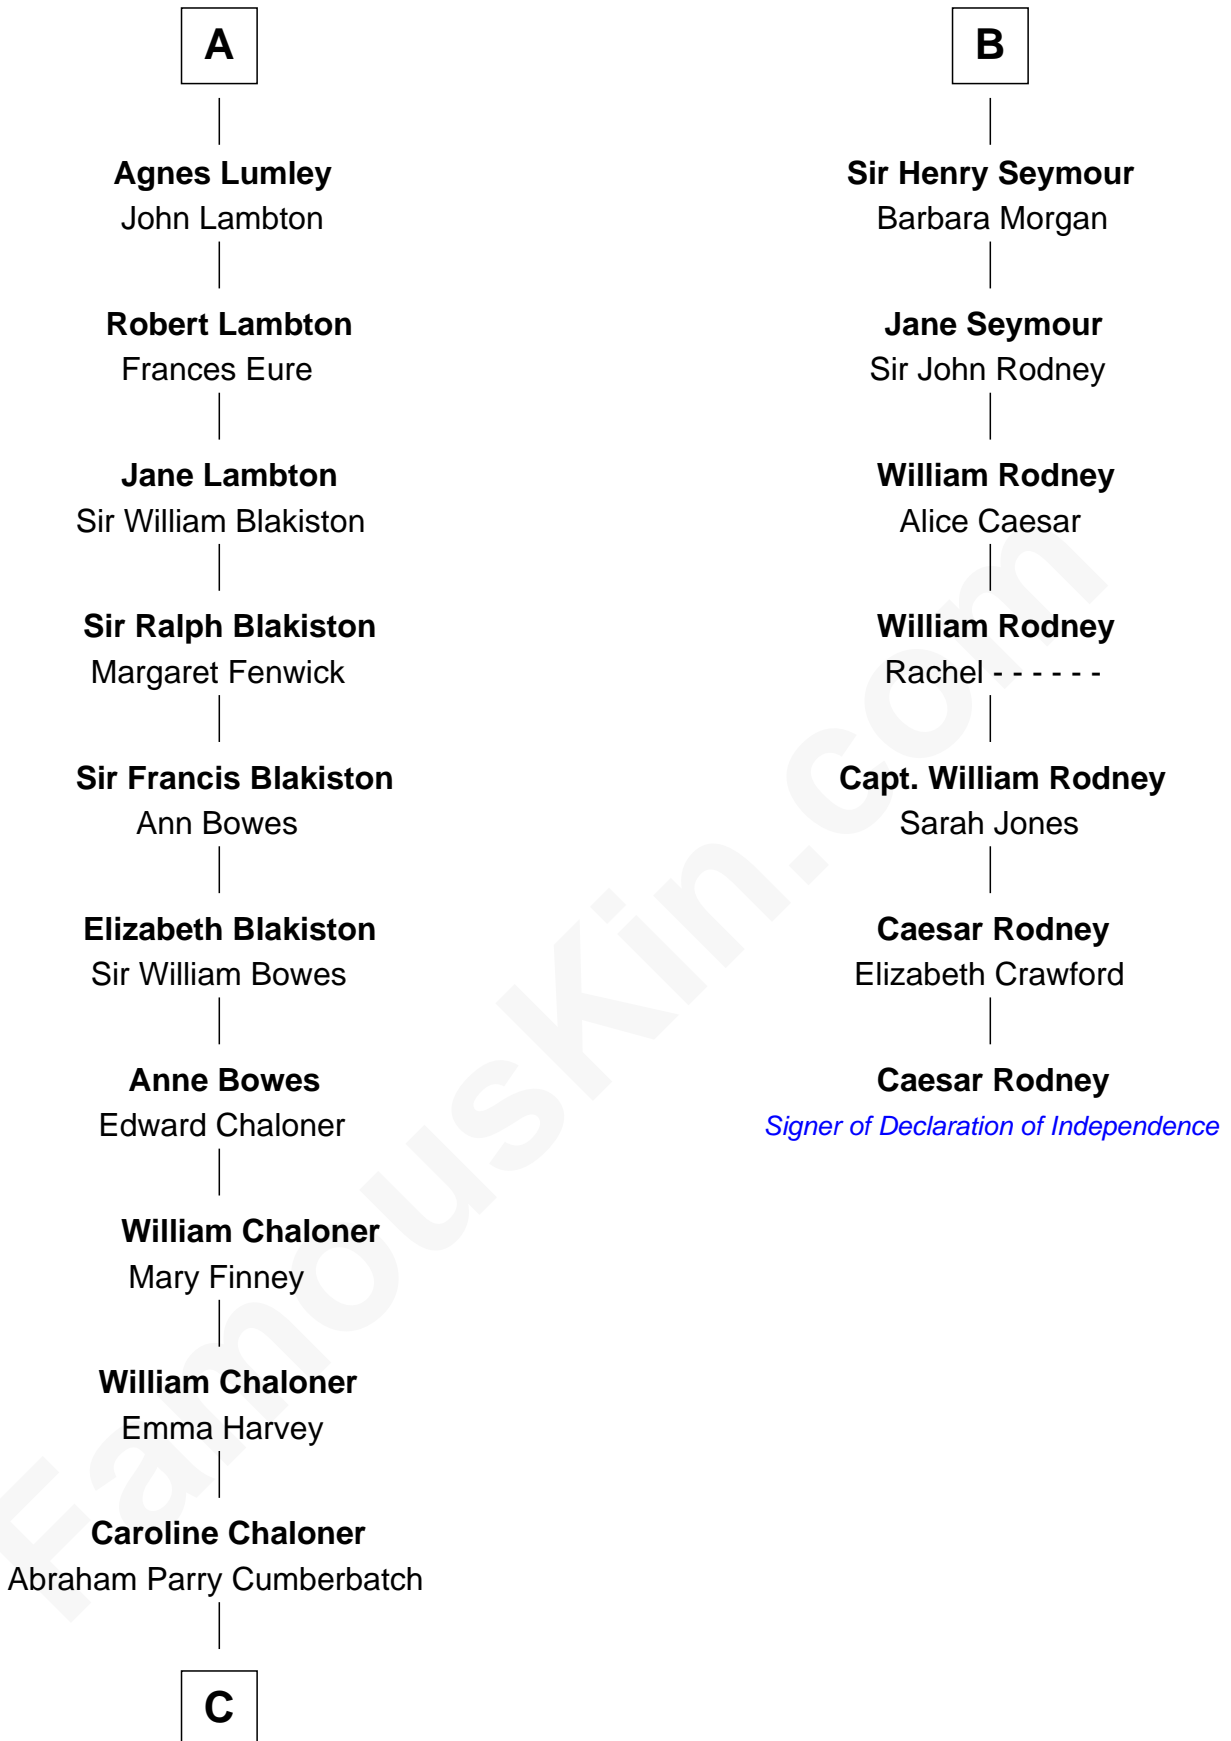

FamousKin.com Relationship Chart of

Benedict Cumberbatch

Movie, Television and Stage Actor

13th cousin 8 times removed of

Caesar Rodney

Signer of the Declaration of Independence

C

Robert William Cumberbatch

Louisa Grace Hanson

Henry Alfred Cumberbatch

Hélène Gertrude Rees

Henry Carlton Cumberbatch

Pauline Ellen Laing Congdon

Timothy Carlton Congdon Cumberbatch

Wanda Ventham

Benedict Cumberbatch