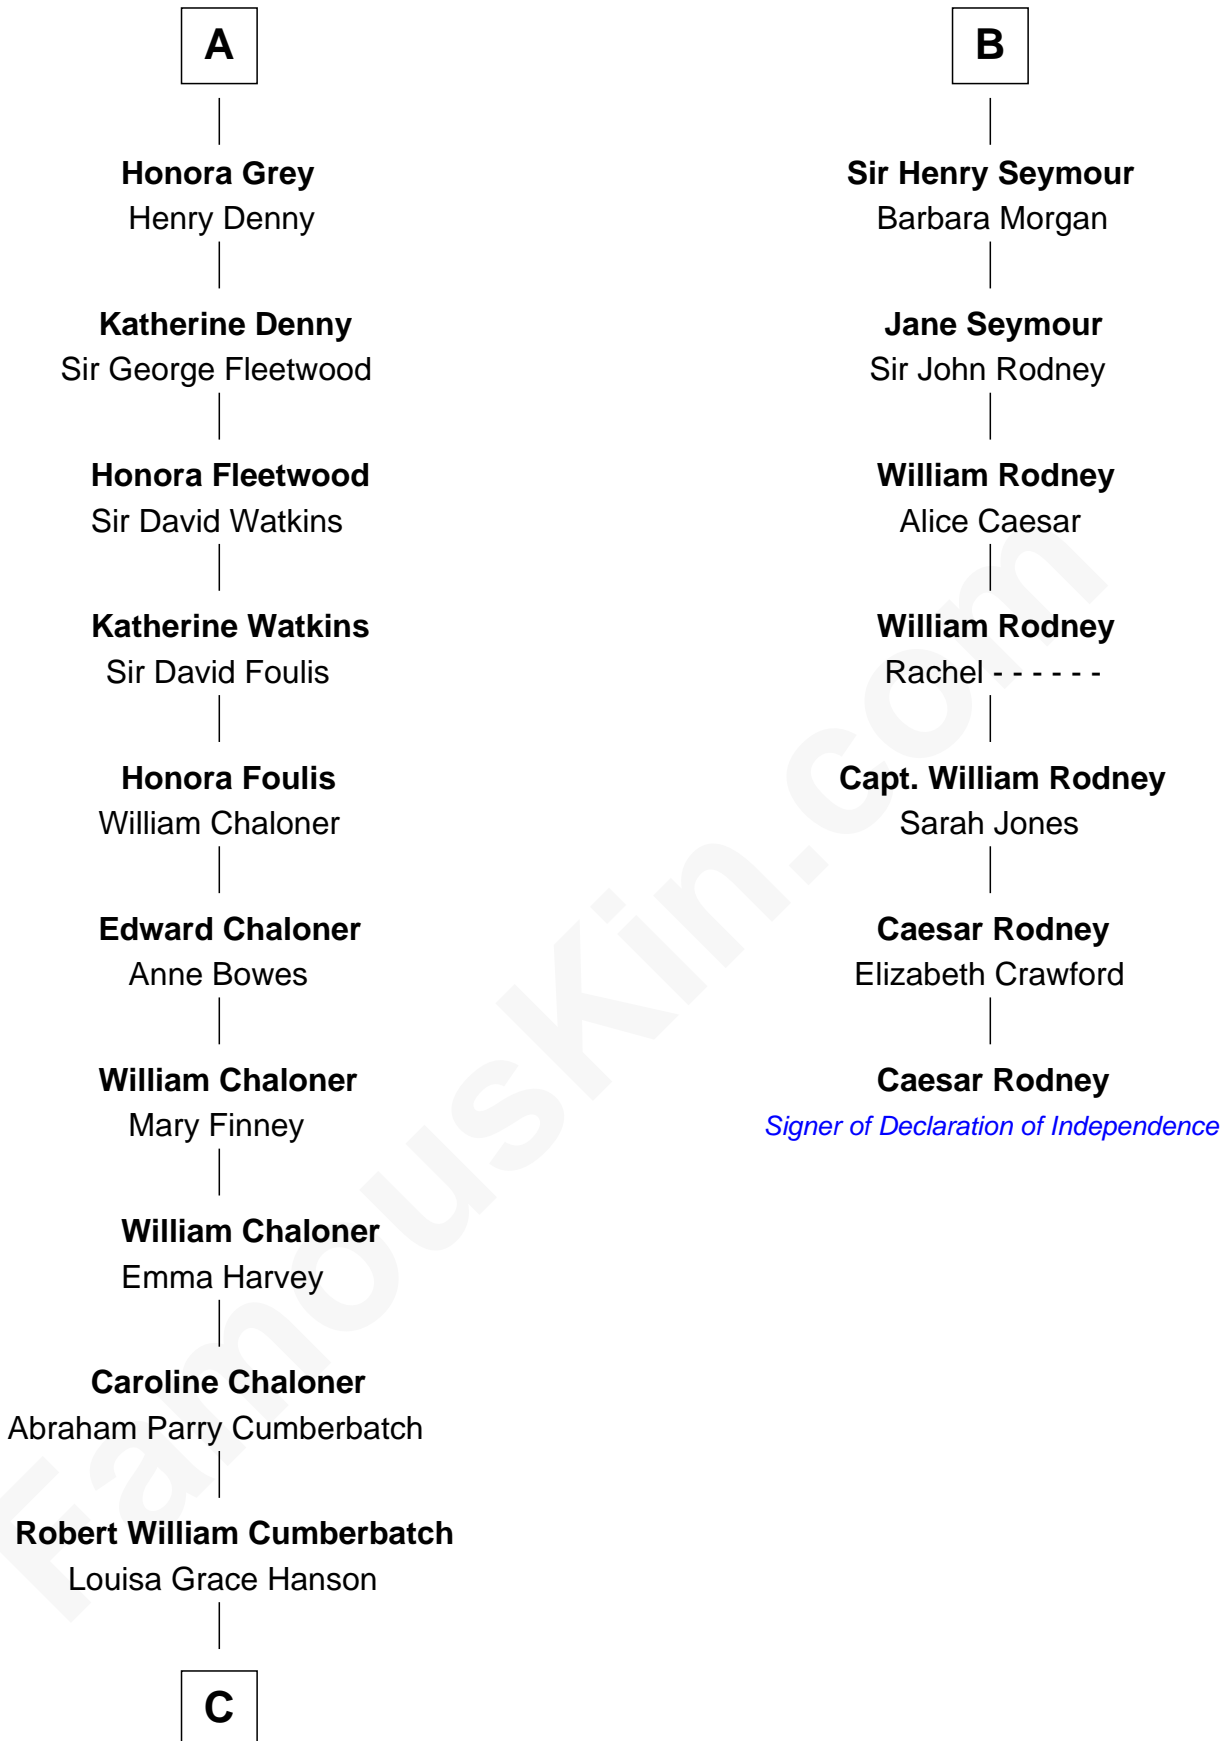

FamousKin.com

Relationship Chart of

Benedict Cumberbatch

Movie, Television and Stage Actor

13th cousin 7 times removed of

Caesar Rodney

Signer of the Declaration of Independence

C

Henry Alfred Cumberbatch

Hélène Gertrude Rees

Henry Carlton Cumberbatch

Pauline Ellen Laing Congdon

Timothy Carlton Congdon Cumberbatch

Wanda Ventham

Benedict Cumberbatch

Movie, Television and Stage Actor