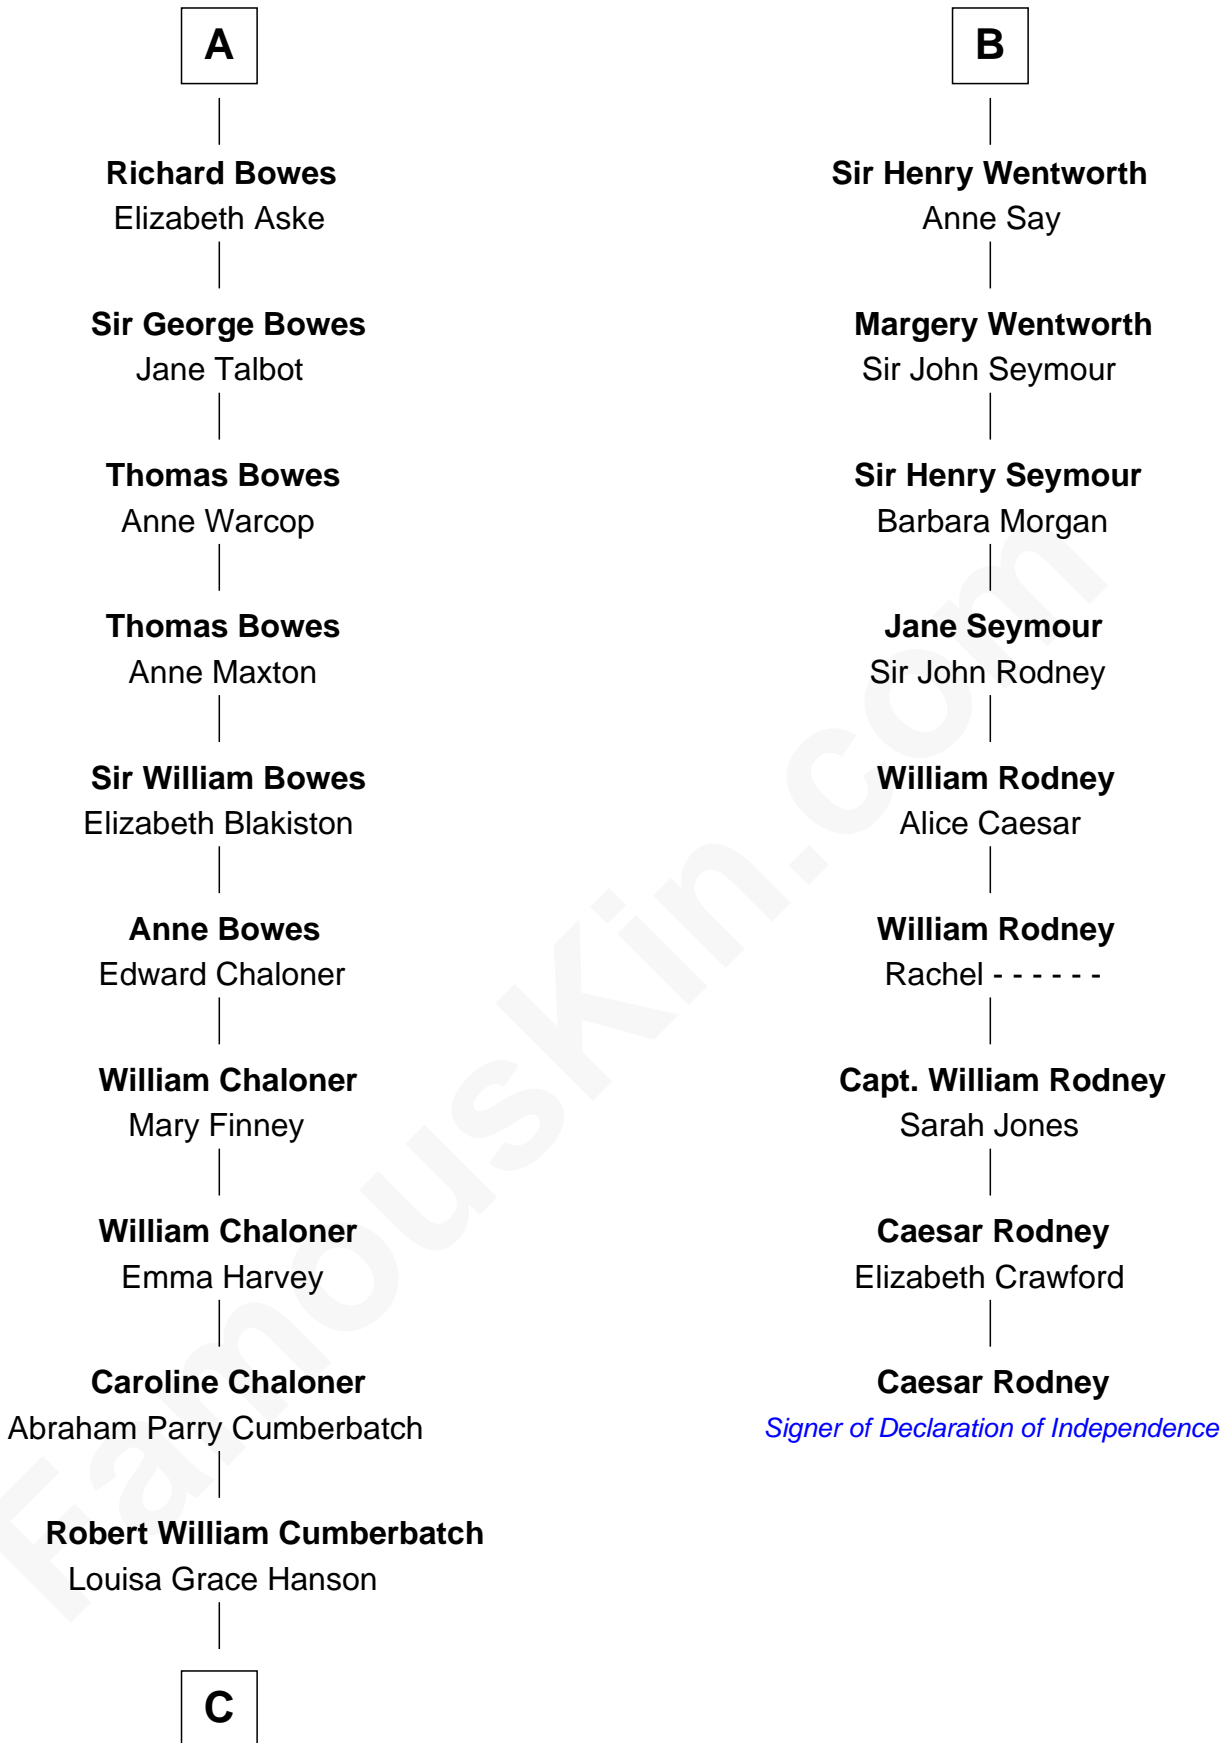

FamousKin.com

Relationship Chart of Benedict Cumberbatch

Movie, Television and Stage Actor

15th cousin 5 times removed of

Caesar Rodney

Signer of the Declaration of Independence

C

Henry Alfred Cumberbatch

Hélène Gertrude Rees

Henry Carlton Cumberbatch

Pauline Ellen Laing Congdon

Timothy Carlton Congdon Cumberbatch

Wanda Ventham

Benedict Cumberbatch

Movie, Television and Stage Actor