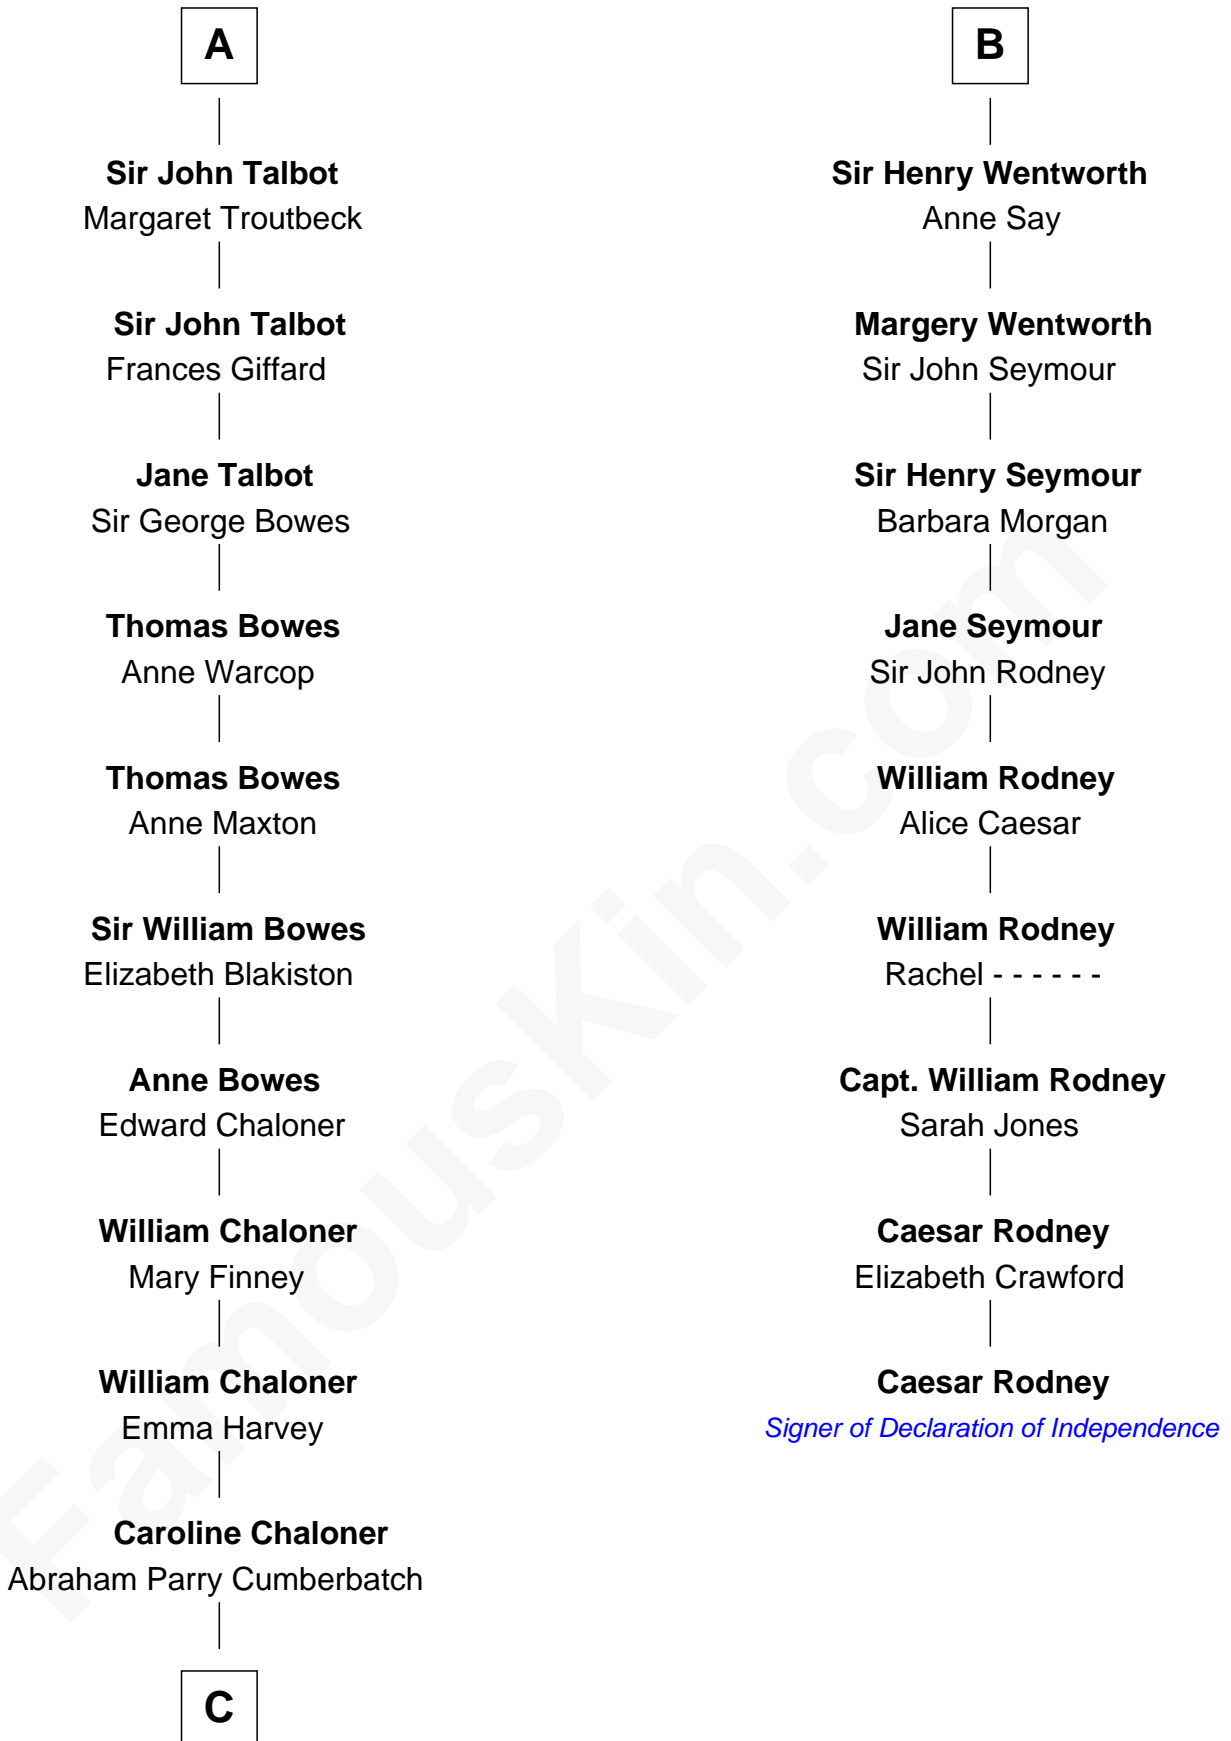

FamousKin.com Relationship Chart of

Benedict Cumberbatch
Movie, Television and Stage Actor

15th cousin 6 times removed of

Caesar Rodney

Signer of the Declaration of Independence

Sir Robert de Ros

Isabel de Aubeney

C

Robert William Cumberbatch

Louisa Grace Hanson

Henry Alfred Cumberbatch

Hélène Gertrude Rees

Henry Carlton Cumberbatch

Pauline Ellen Laing Congdon

Timothy Carlton Congdon Cumberbatch