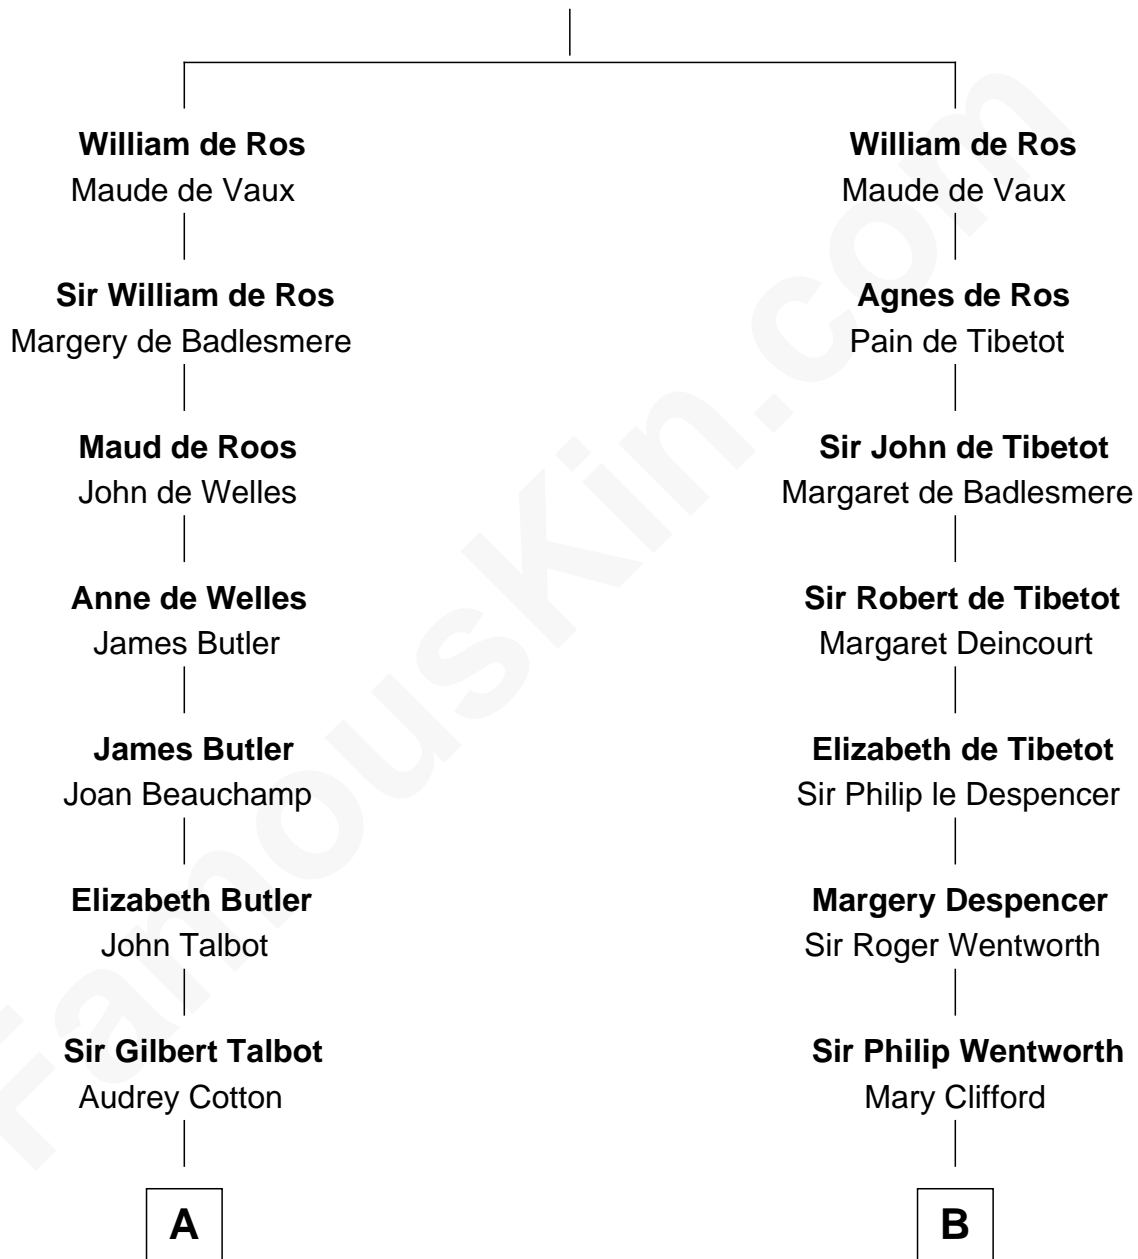

FamousKin.com Relationship Chart of

Benedict Cumberbatch
Movie, Television and Stage Actor

15th cousin 6 times removed of

Caesar Rodney

Signer of the Declaration of Independence

Sir Robert de Ros

Isabel de Aubeney

C

Robert William Cumberbatch

Louisa Grace Hanson

Henry Alfred Cumberbatch

Hélène Gertrude Rees

Henry Carlton Cumberbatch

Pauline Ellen Laing Congdon

Timothy Carlton Congdon Cumberbatch