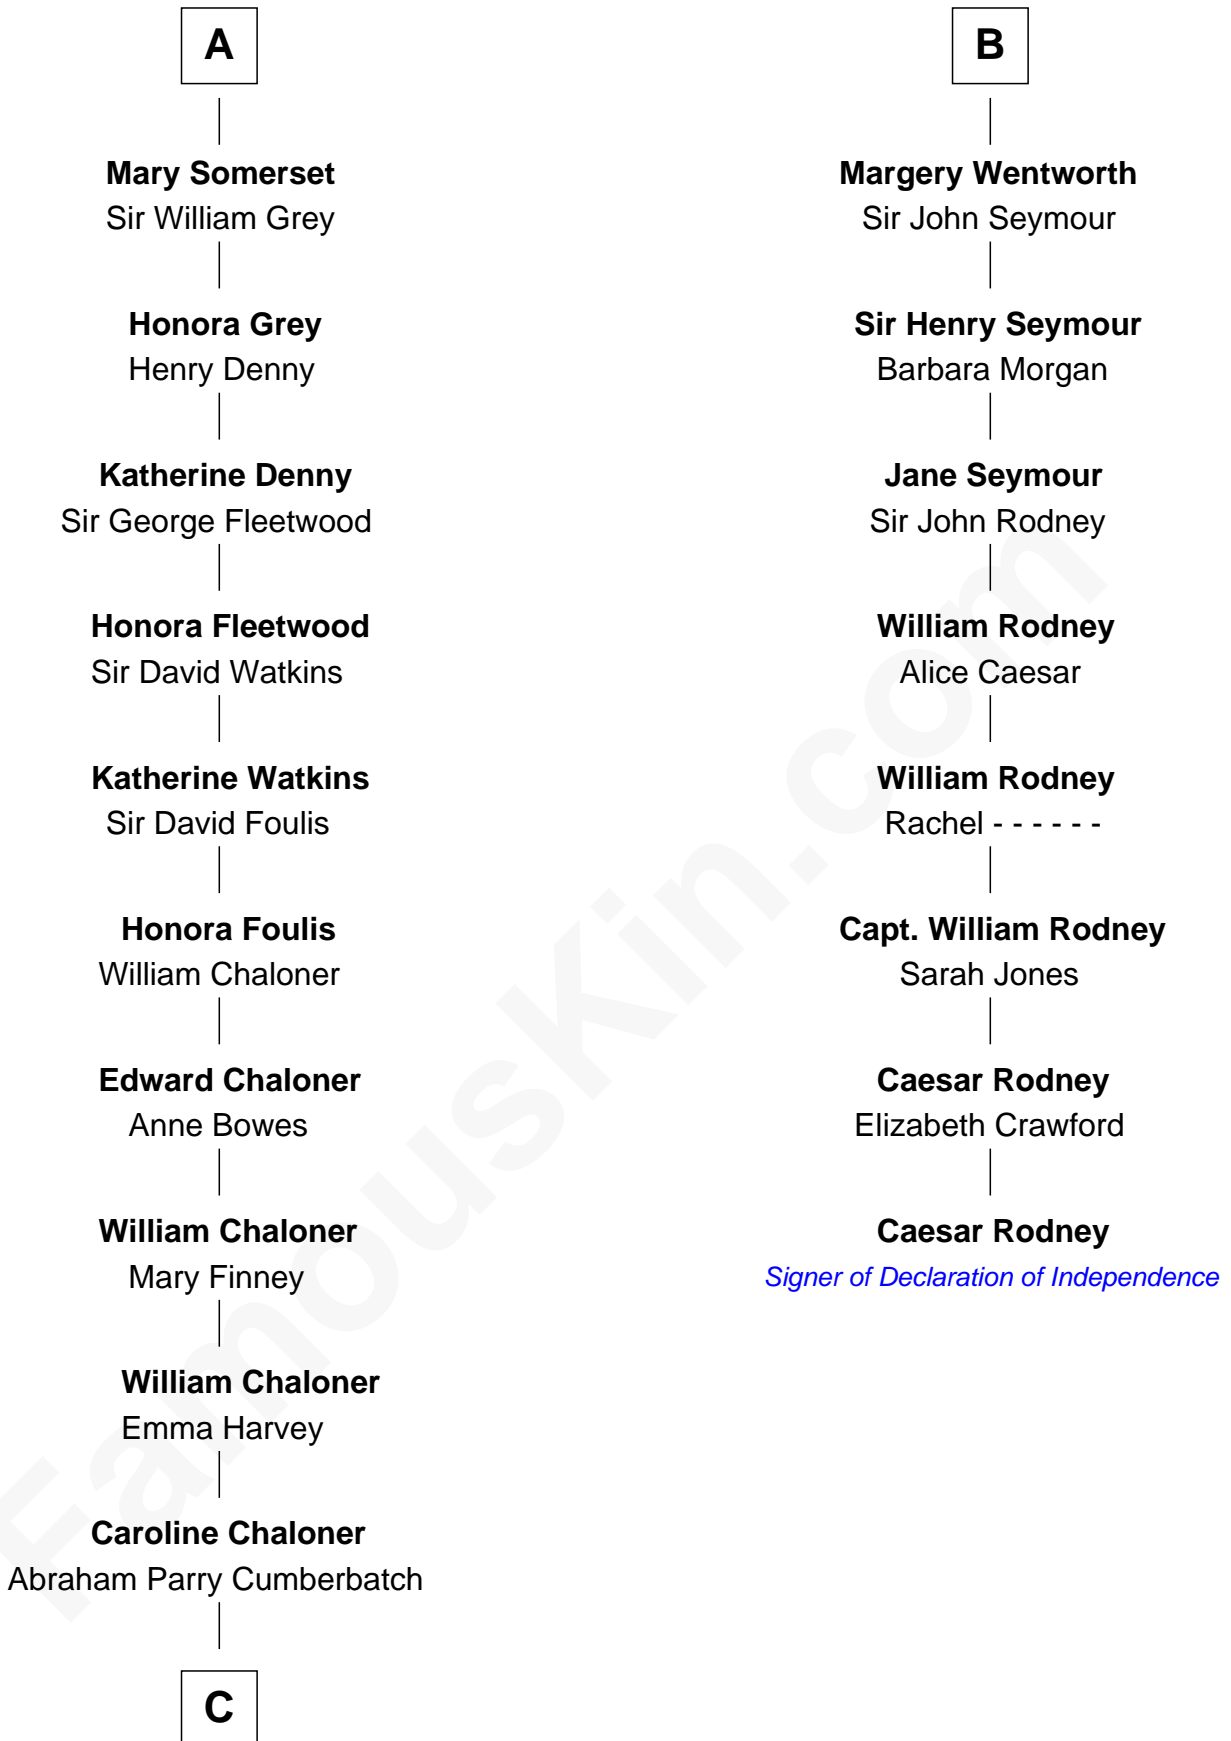

FamousKin.com

Relationship Chart of

Benedict Cumberbatch

Movie, Television and Stage Actor

14th cousin 7 times removed of

Caesar Rodney

Signer of the Declaration of Independence

C

Robert William Cumberbatch

Louisa Grace Hanson

Henry Alfred Cumberbatch

Hélène Gertrude Rees

Henry Carlton Cumberbatch

Pauline Ellen Laing Congdon

Timothy Carlton Congdon Cumberbatch

Wanda Ventham