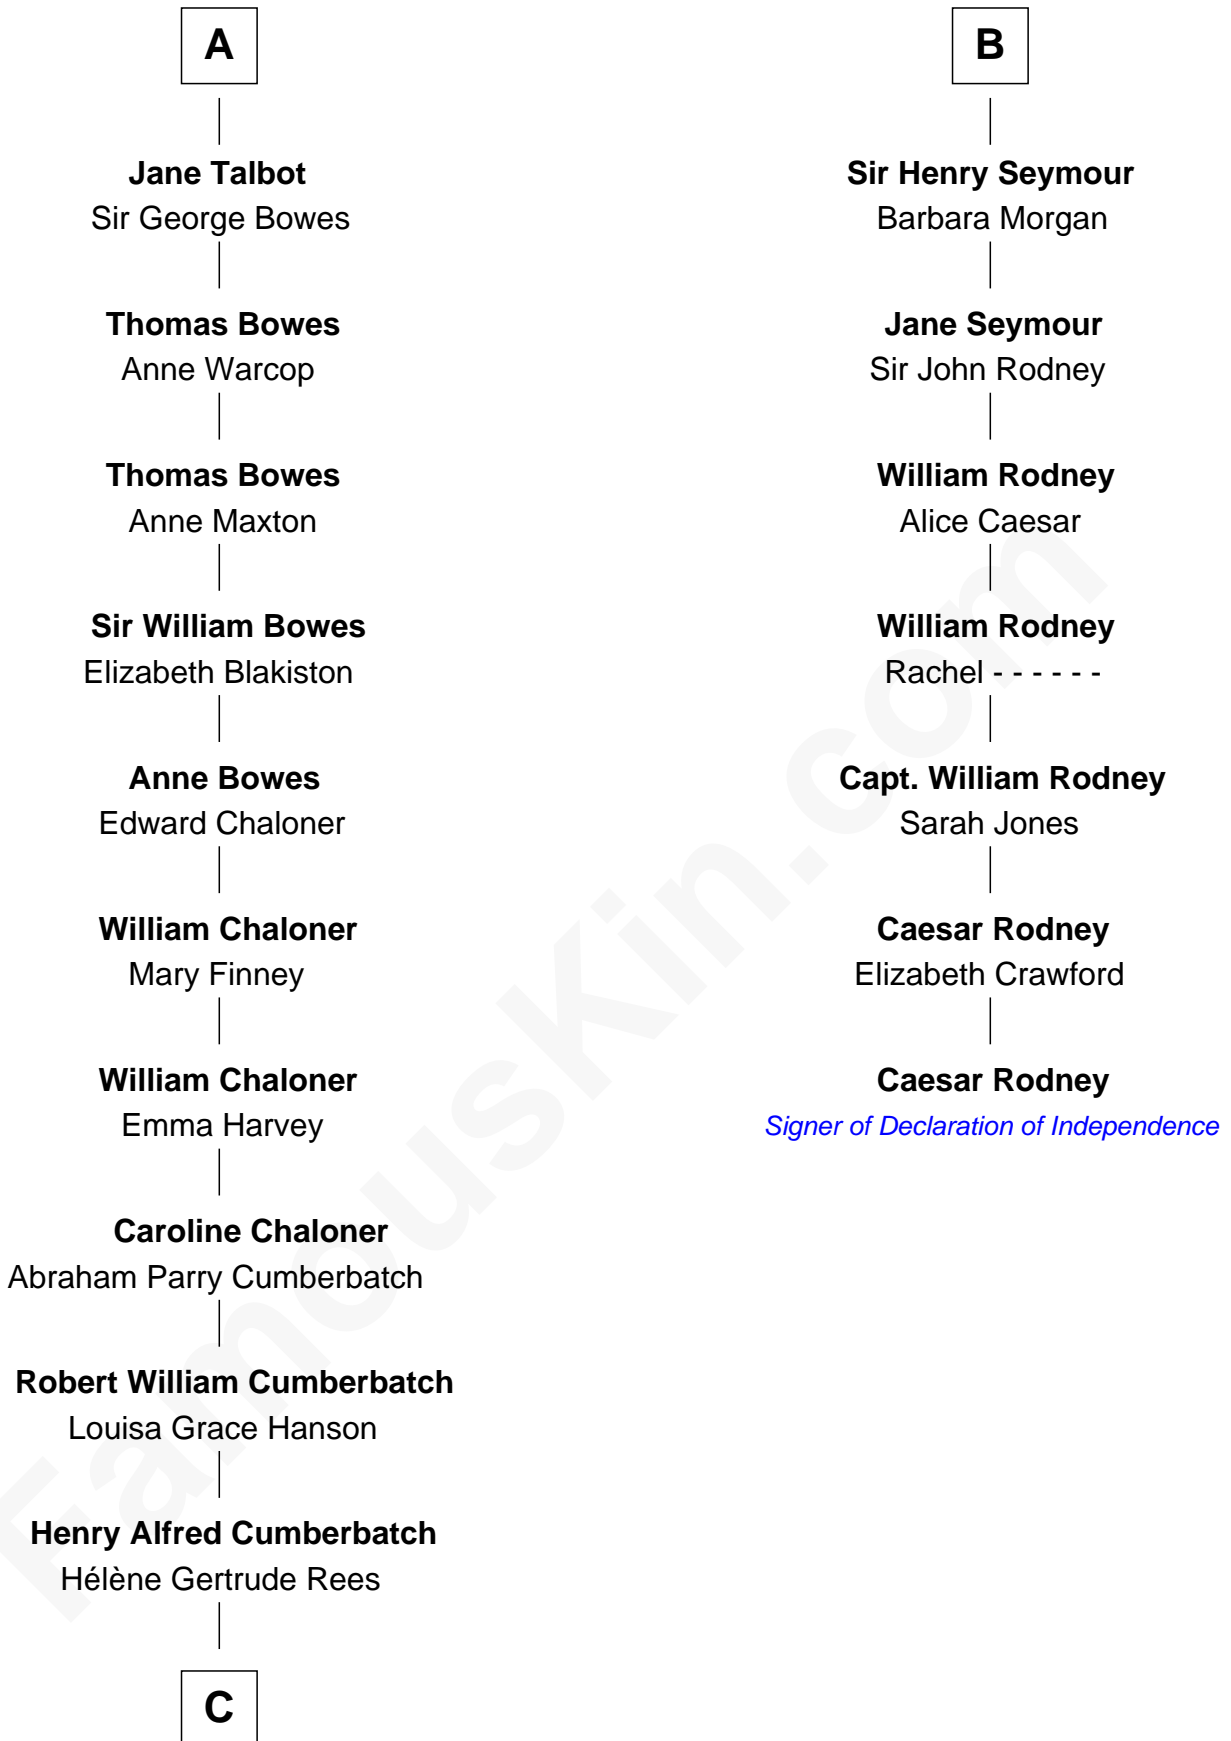

# FamousKin.com Relationship Chart of

**Benedict Cumberbatch**

*Movie, Television and Stage Actor*

13th cousin 6 times removed of

**Caesar Rodney**

*Signer of the Declaration of Independence*

**C**

Henry Carlton Cumberbatch

Pauline Ellen Laing Congdon

Timothy Carlton Congdon Cumberbatch

Wanda Ventham

**Benedict Cumberbatch**

*Movie, Television and Stage Actor*

FamousKin.com