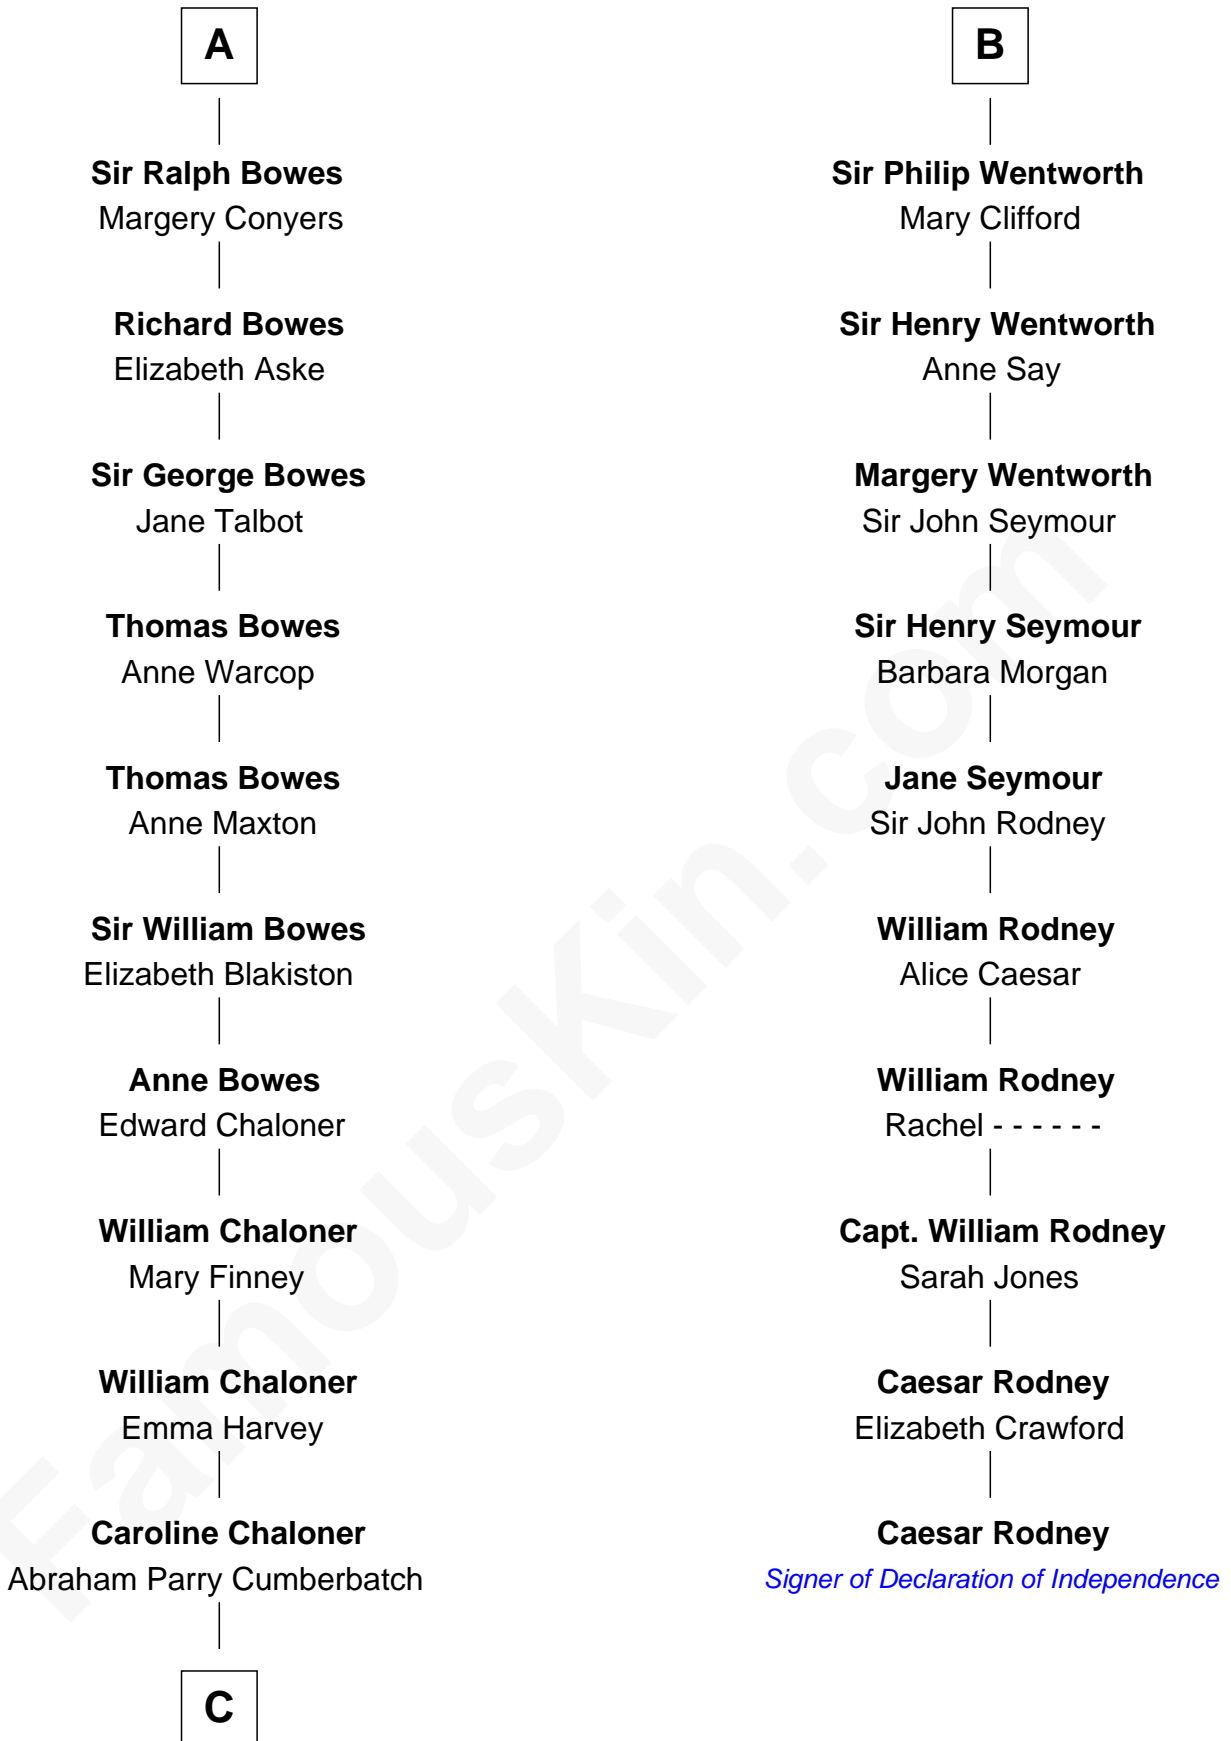

FamousKin.com

Relationship Chart of

Benedict Cumberbatch

Movie, Television and Stage Actor

16th cousin 5 times removed of

Caesar Rodney

Signer of the Declaration of Independence

C

Robert William Cumberbatch

Louisa Grace Hanson

Henry Alfred Cumberbatch

Hélène Gertrude Rees

Henry Carlton Cumberbatch

Pauline Ellen Laing Congdon

Timothy Carlton Congdon Cumberbatch

Wanda Ventham