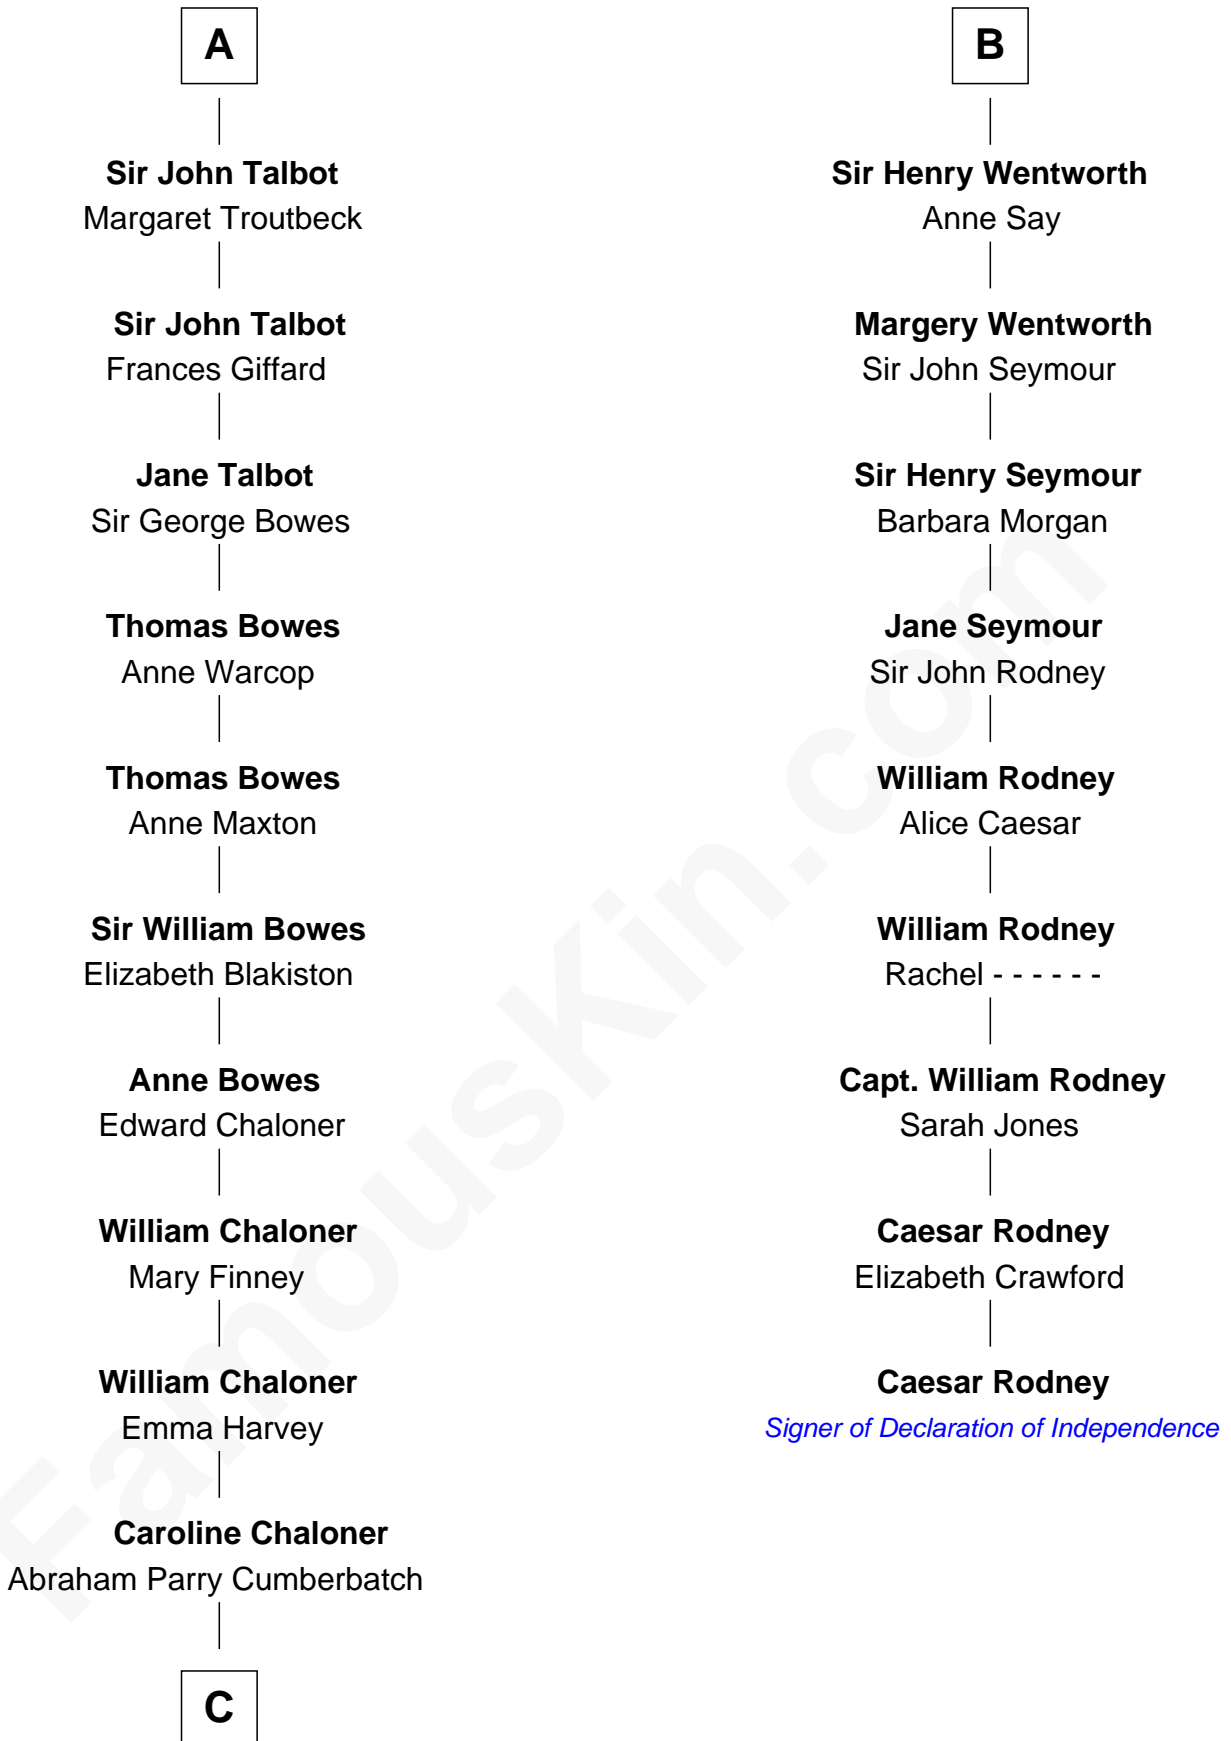

FamousKin.com Relationship Chart of

Benedict Cumberbatch

Movie, Television and Stage Actor

15th cousin 6 times removed of

Caesar Rodney

Signer of the Declaration of Independence

John de Vaux

C

Robert William Cumberbatch

Louisa Grace Hanson

Henry Alfred Cumberbatch

Hélène Gertrude Rees

Henry Carlton Cumberbatch

Pauline Ellen Laing Congdon

Timothy Carlton Congdon Cumberbatch

Wanda Ventham