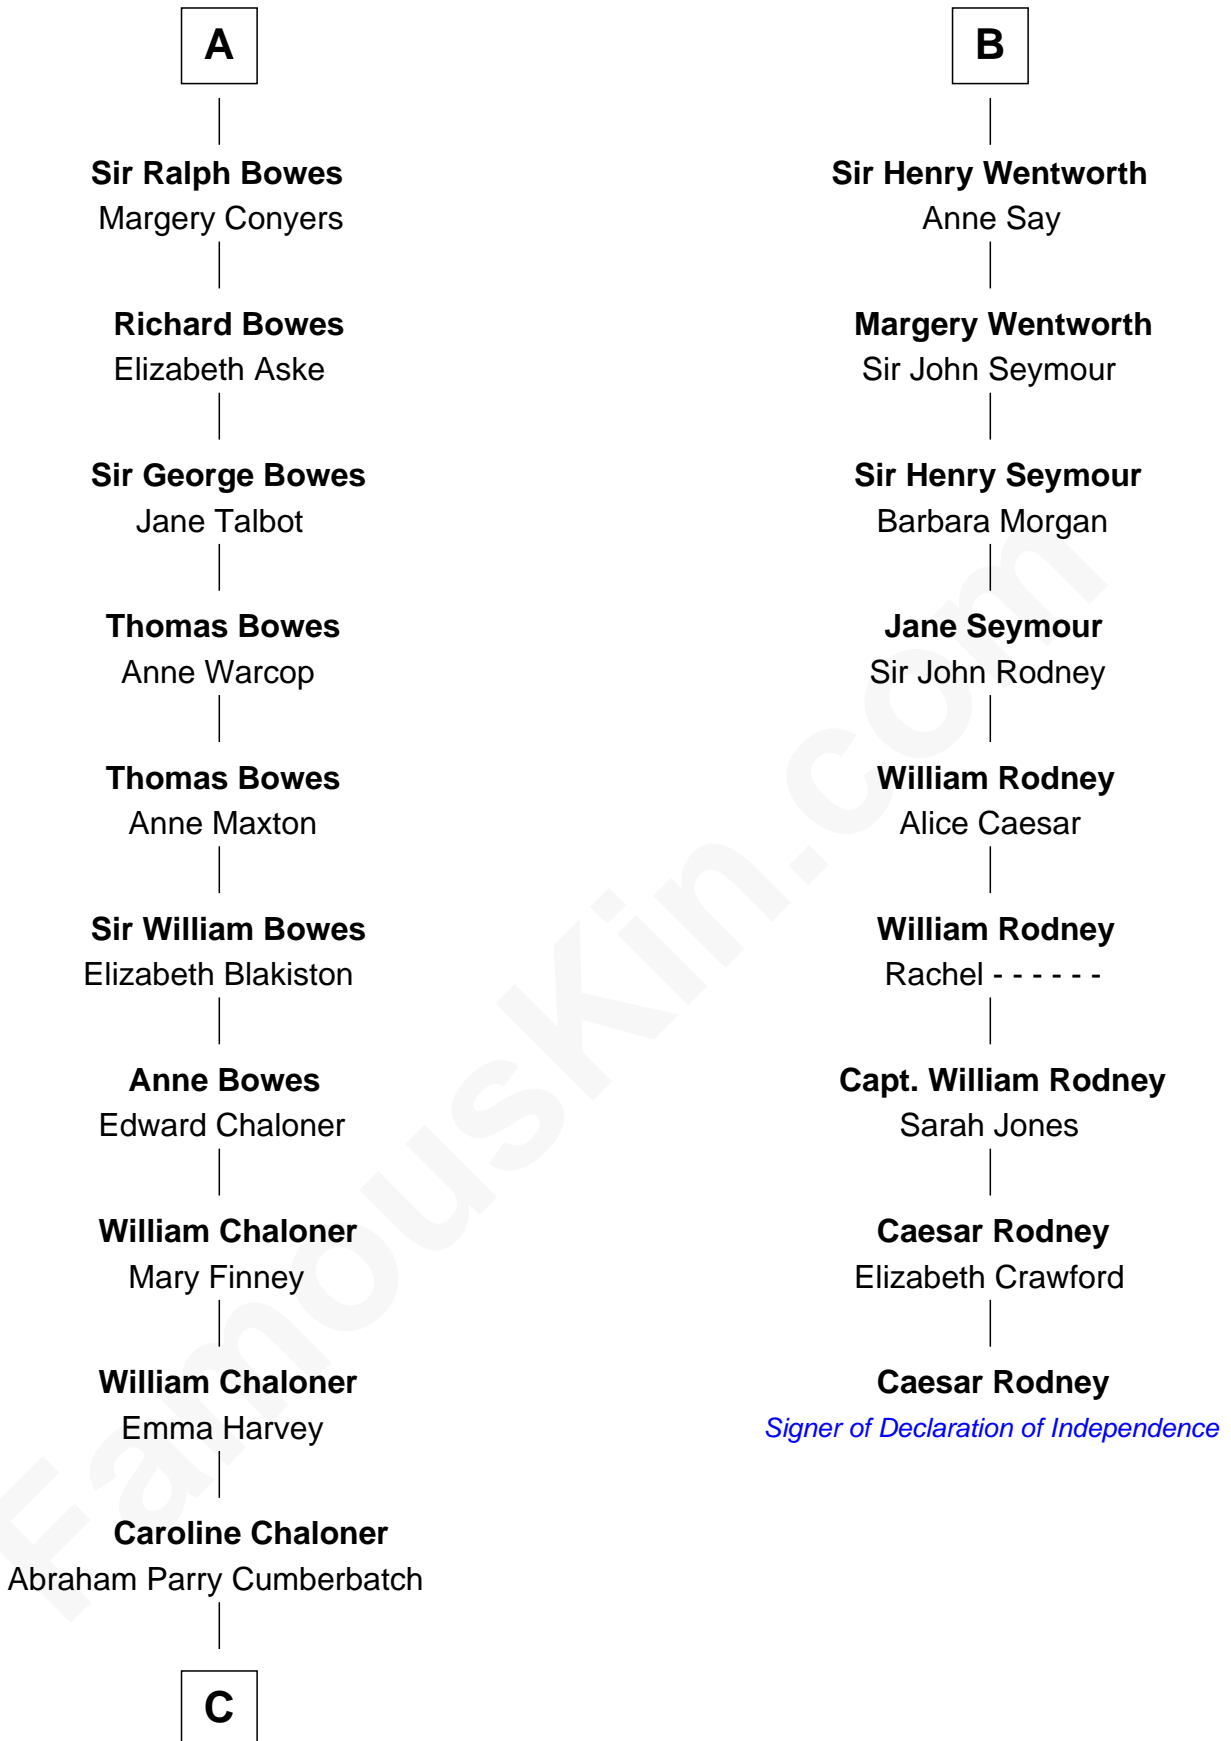

FamousKin.com Relationship Chart of

Benedict Cumberbatch

Movie, Television and Stage Actor

15th cousin 6 times removed of

Caesar Rodney

Signer of the Declaration of Independence

C

Robert William Cumberbatch

Louisa Grace Hanson

Henry Alfred Cumberbatch

Hélène Gertrude Rees

Henry Carlton Cumberbatch

Pauline Ellen Laing Congdon

Timothy Carlton Congdon Cumberbatch

Wanda Ventham

Benedict Cumberbatch