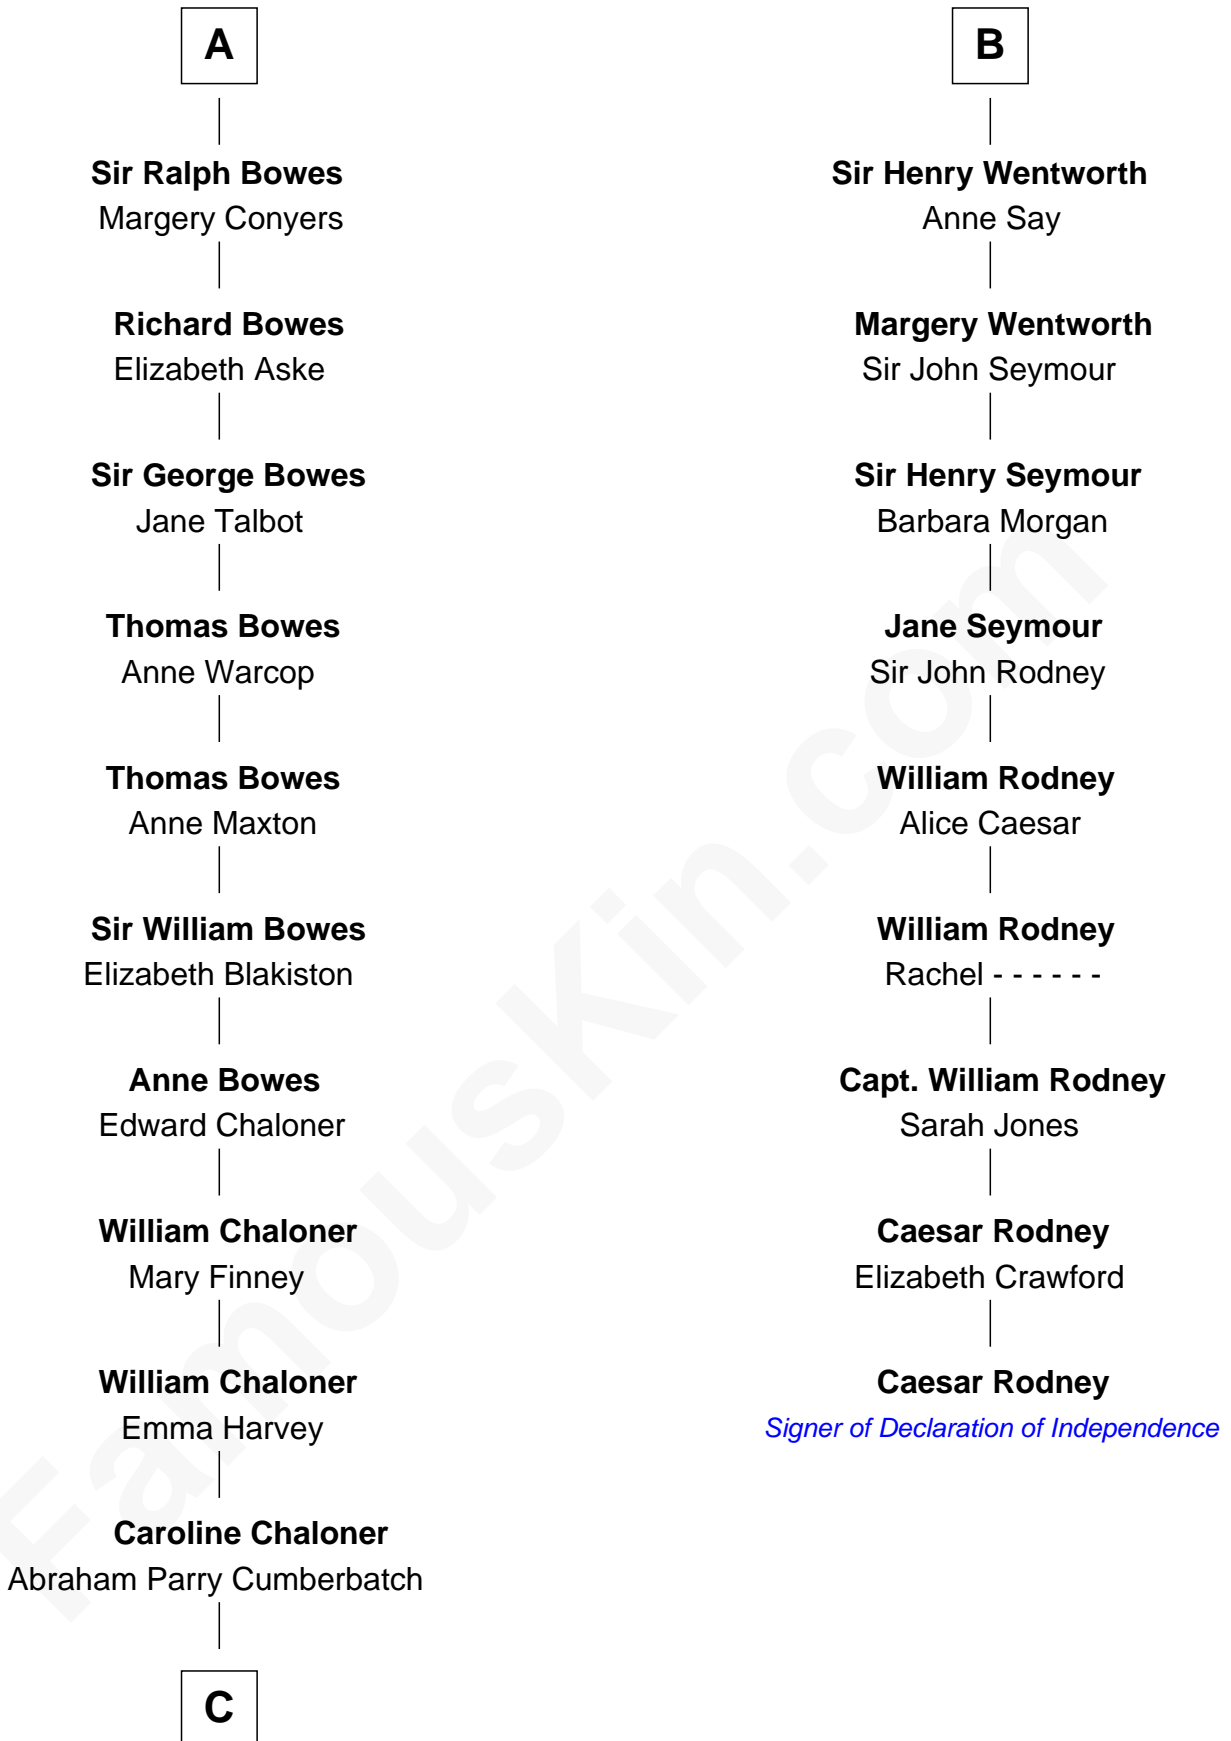

FamousKin.com Relationship Chart of

Benedict Cumberbatch

Movie, Television and Stage Actor

15th cousin 6 times removed of

Caesar Rodney

Signer of the Declaration of Independence

Sir William de Cantilupe

Eve de Braiose

C

Robert William Cumberbatch

Louisa Grace Hanson

Henry Alfred Cumberbatch

Hélène Gertrude Rees

Henry Carlton Cumberbatch

Pauline Ellen Laing Congdon

Timothy Carlton Congdon Cumberbatch