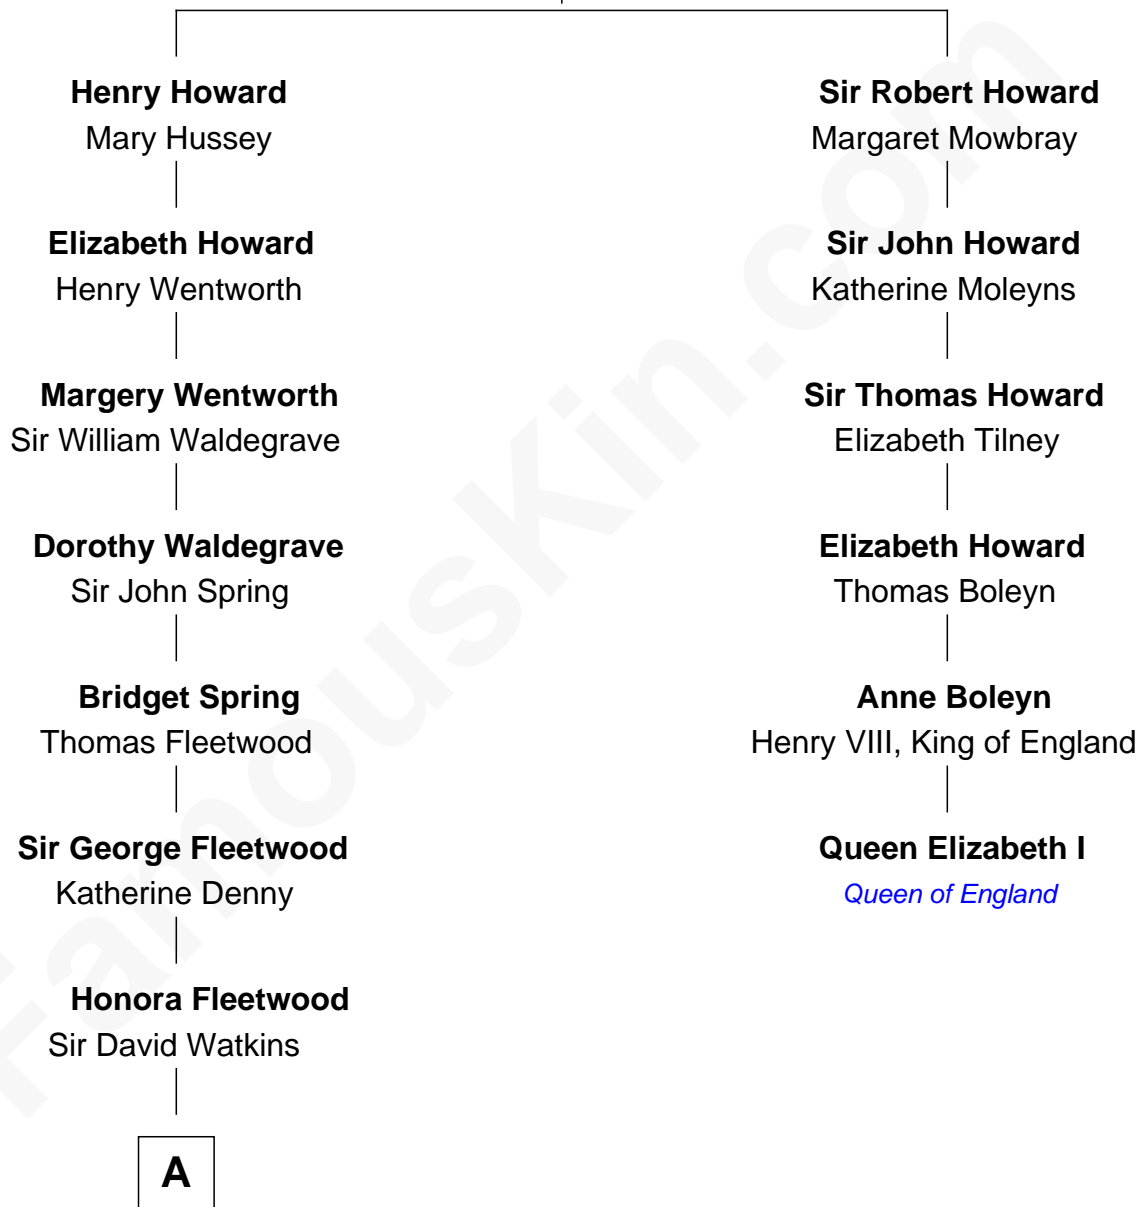

Queen Elizabeth I

Queen of England

Sir John Howard

Alice Tendring