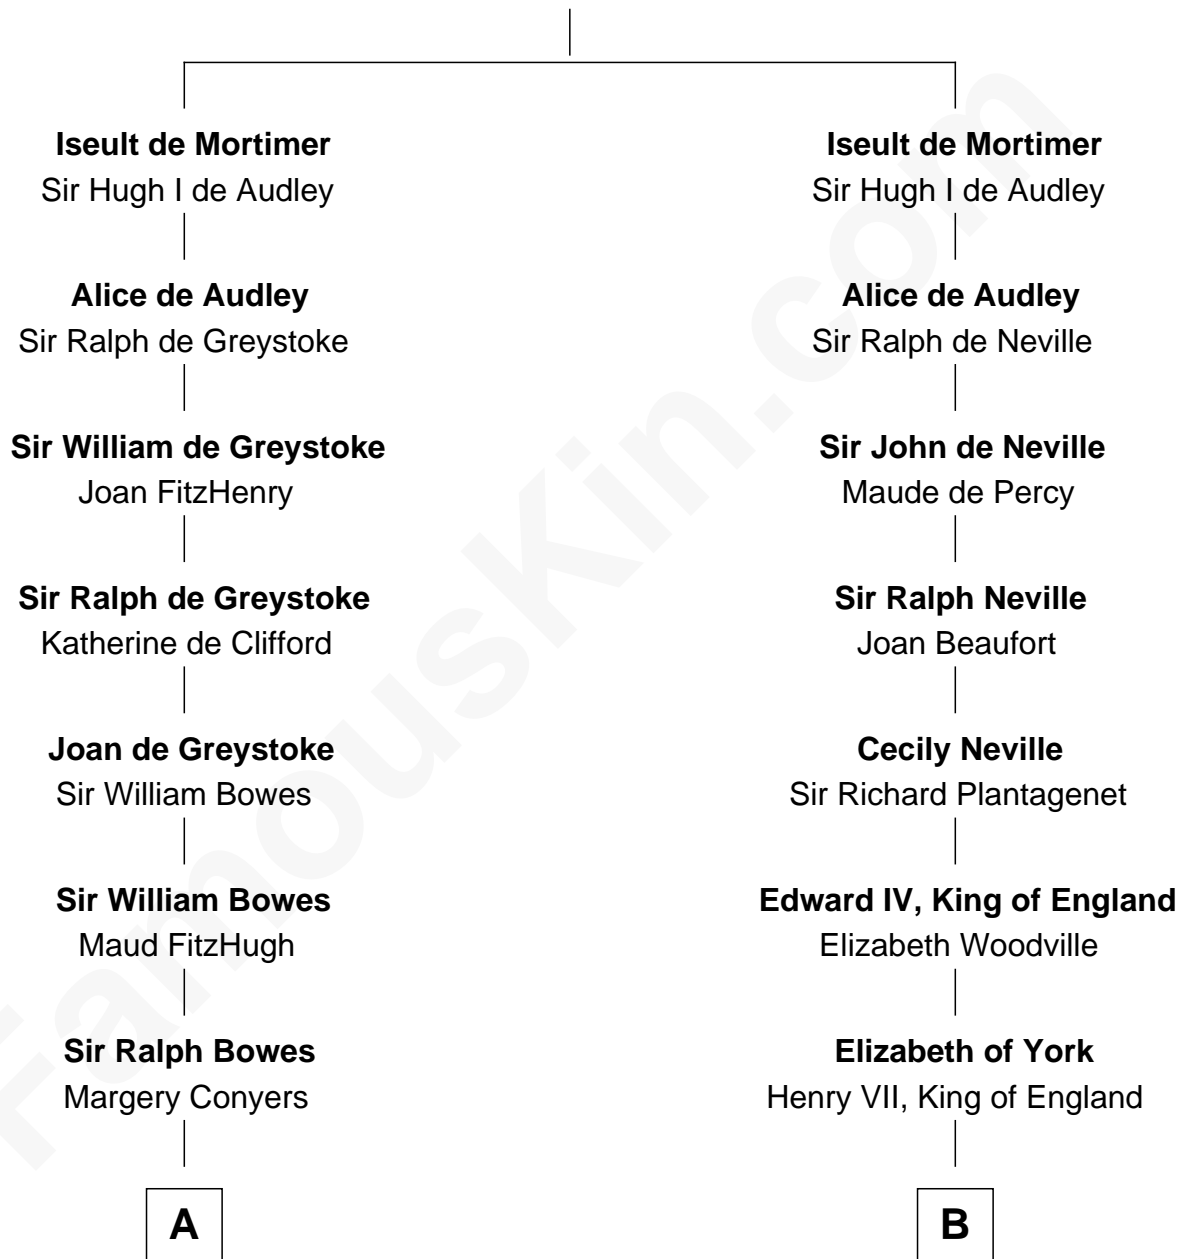

FamousKin.com

Relationship Chart of

Benedict Cumberbatch

Movie, Television and Stage Actor

8th cousin 12 times removed of

Queen Elizabeth I

Queen of England

Sir Edmund Mortimer

Margaret de Fiennes

C

Henry Alfred Cumberbatch

Hélène Gertrude Rees

Henry Carlton Cumberbatch

Pauline Ellen Laing Congdon

Timothy Carlton Congdon Cumberbatch

Wanda Ventham