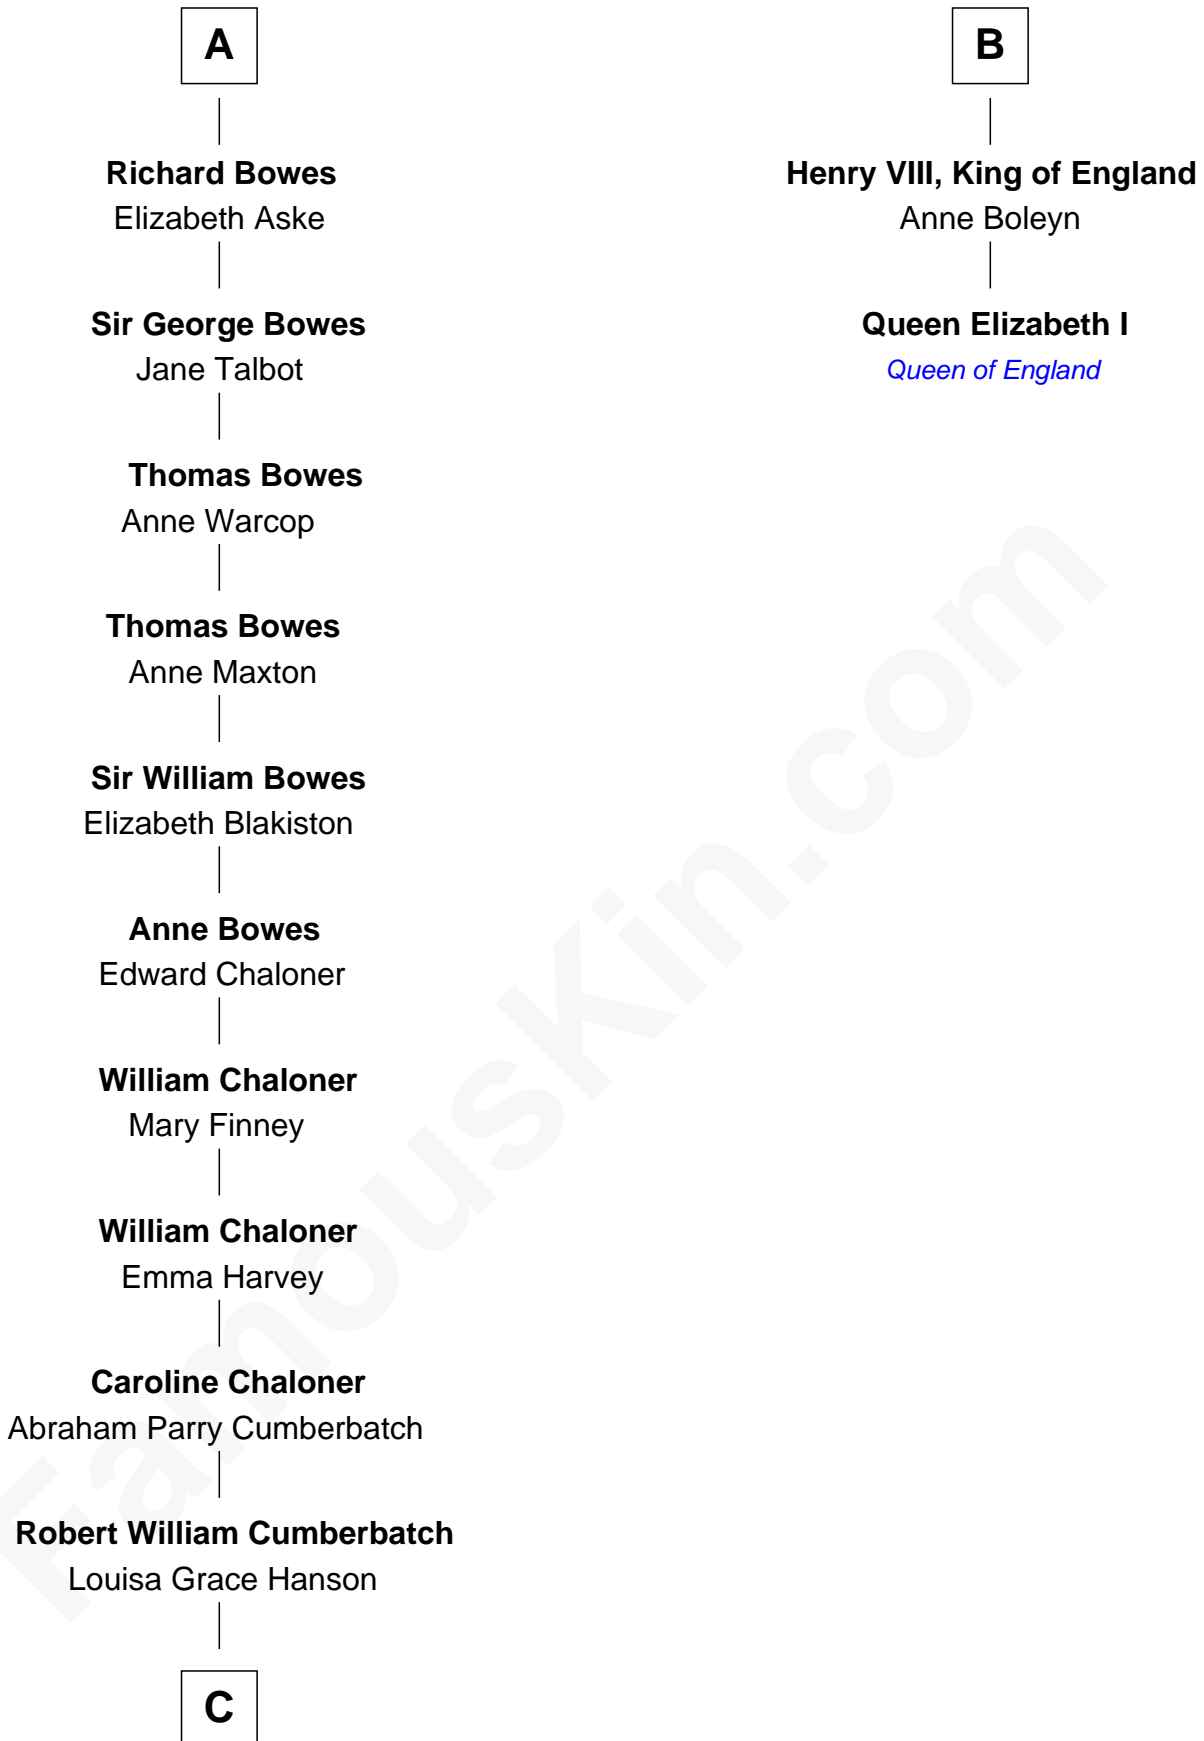

## Relationship Chart of

**Benedict Cumberbatch**

*Movie, Television and Stage Actor*

8th cousin 12 times removed of

**Queen Elizabeth I**

*Queen of England*

**Sir James de Audley**

Ela Longespee