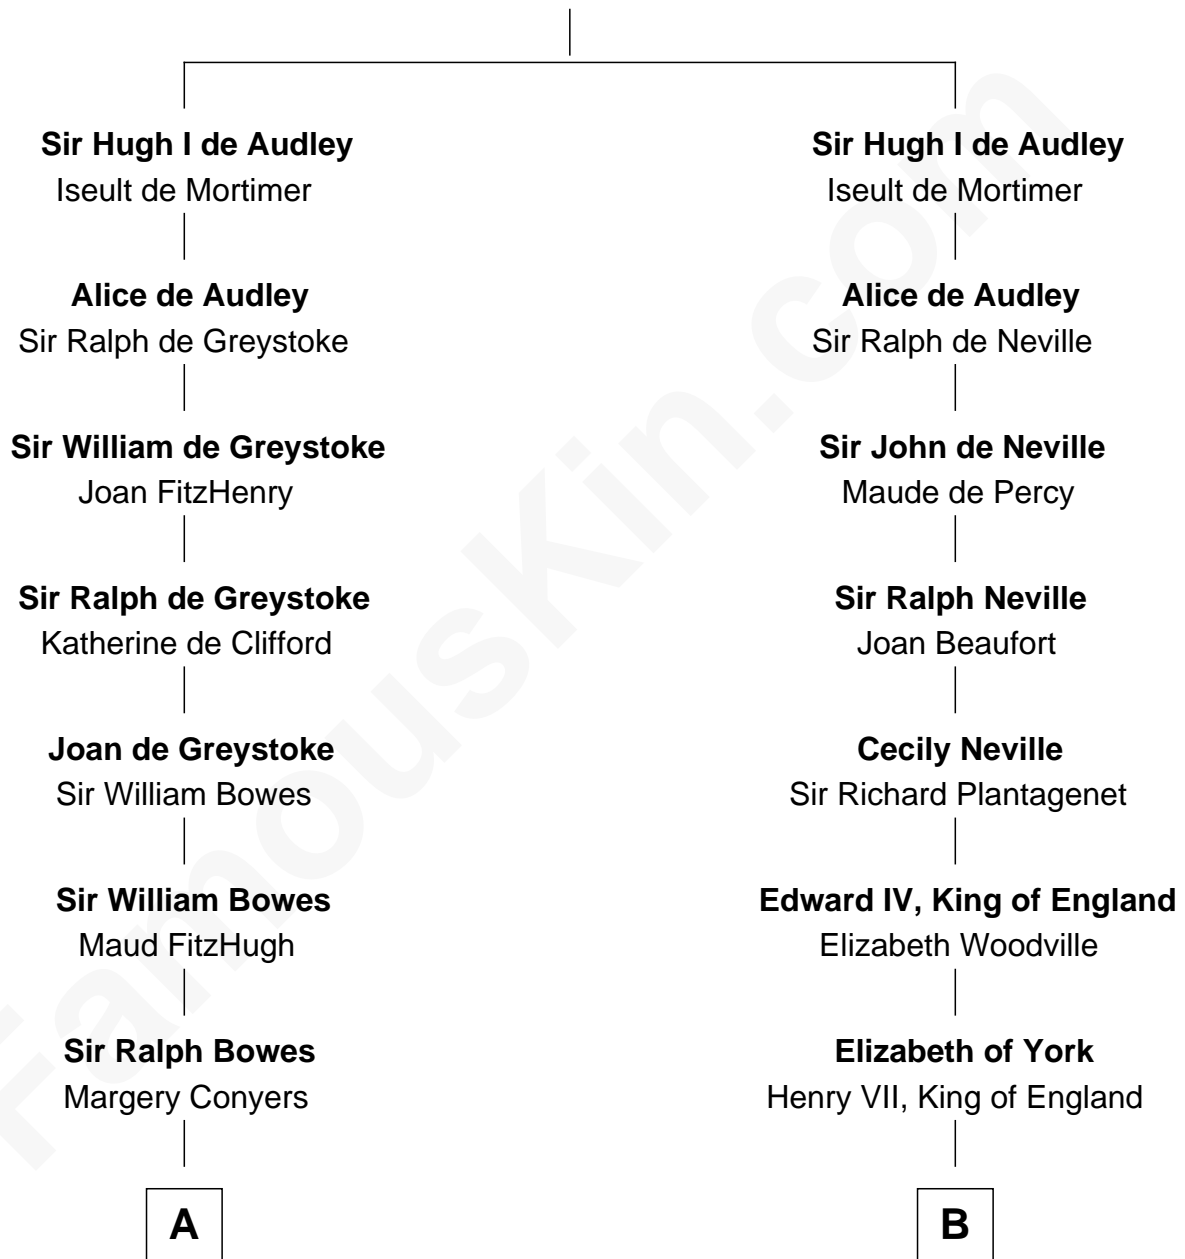

## Relationship Chart of

**Benedict Cumberbatch**

*Movie, Television and Stage Actor*

8th cousin 12 times removed of

**Queen Elizabeth I**

*Queen of England*

**Sir James de Audley**

Ela Longespee

**C**

Henry Alfred Cumberbatch

Hélène Gertrude Rees

Henry Carlton Cumberbatch

Pauline Ellen Laing Congdon

Timothy Carlton Congdon Cumberbatch

Wanda Ventham

**Benedict Cumberbatch**