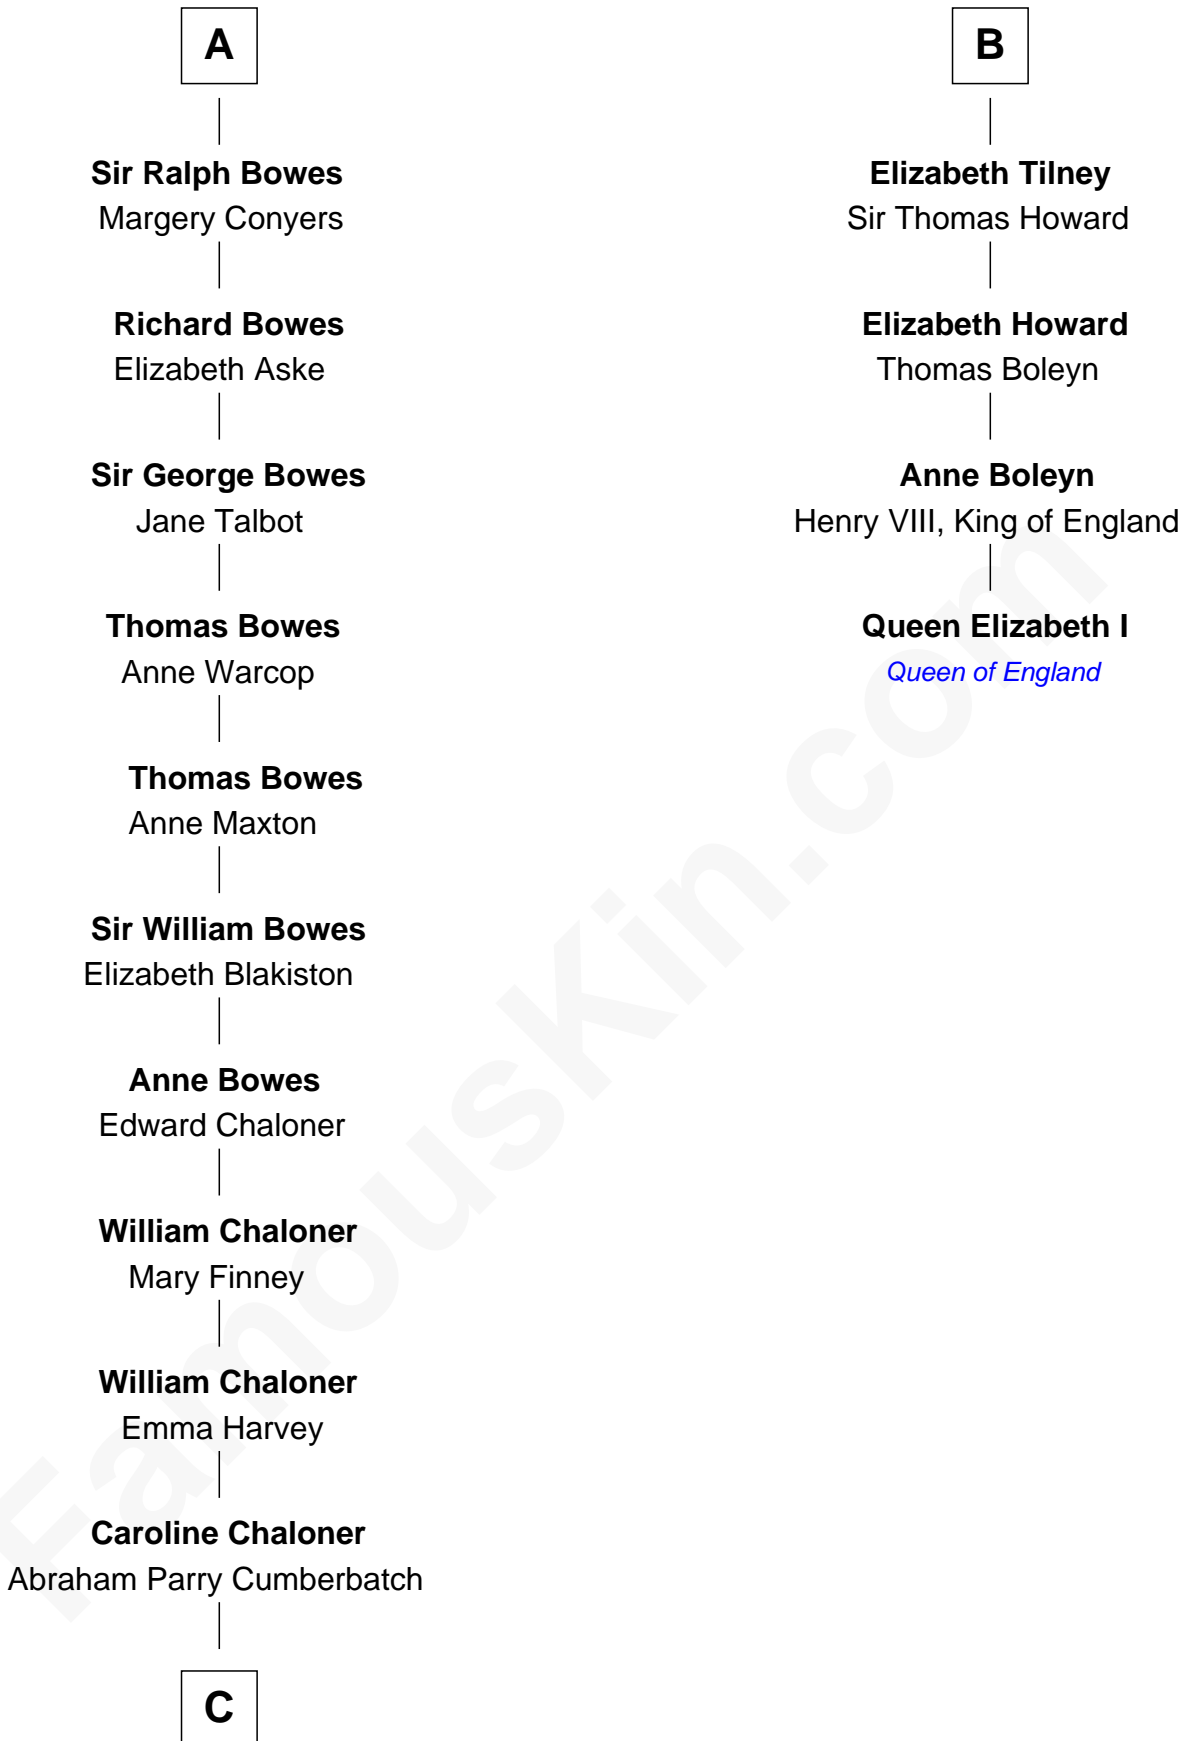

FamousKin.com

Relationship Chart of

Benedict Cumberbatch

Movie, Television and Stage Actor

10th cousin 11 times removed of

Queen Elizabeth I

Queen of England

Sir William de Cantilupe

Eve de Braiose

C

Robert William Cumberbatch

Louisa Grace Hanson

Henry Alfred Cumberbatch

Hélène Gertrude Rees

Henry Carlton Cumberbatch

Pauline Ellen Laing Congdon