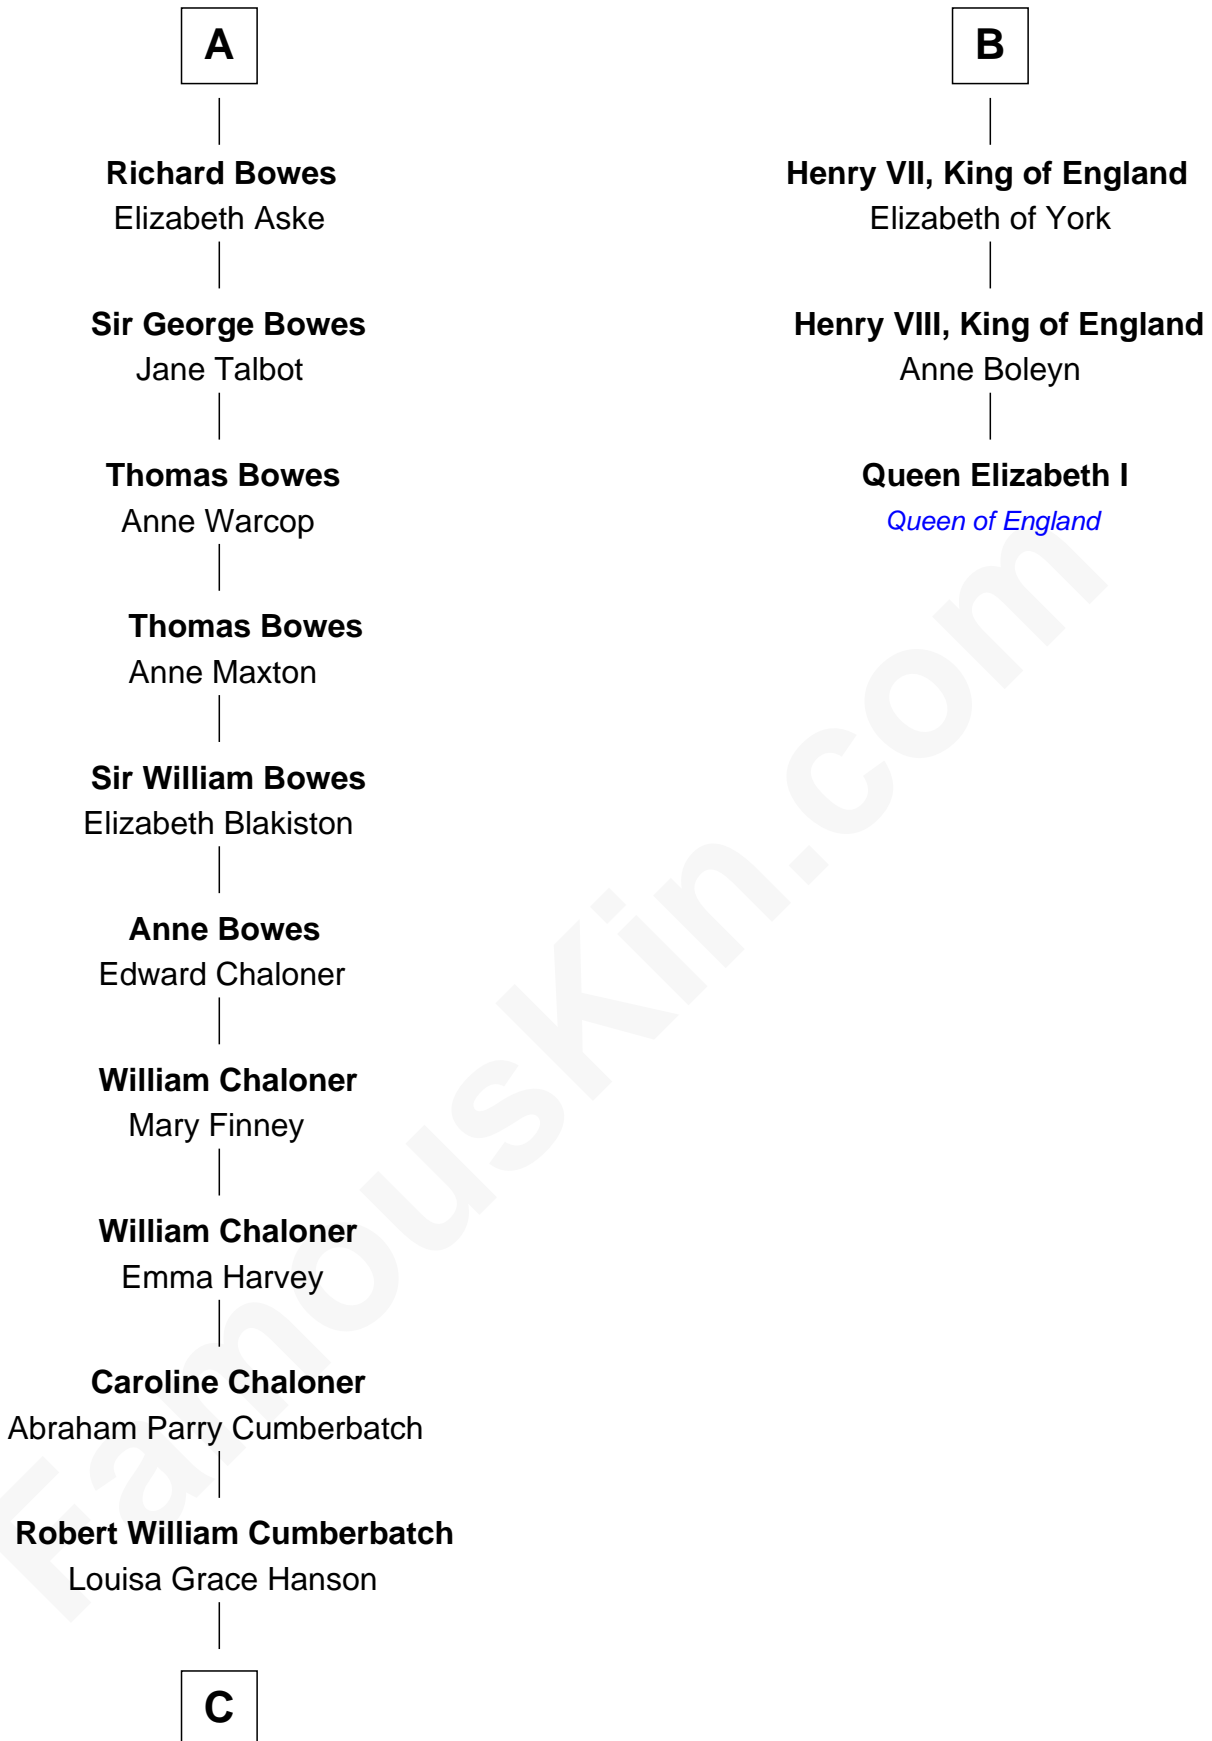

## Relationship Chart of

**Benedict Cumberbatch**

*Movie, Television and Stage Actor*

9th cousin 11 times removed of

**Queen Elizabeth I**

*Queen of England*

**C**

Henry Alfred Cumberbatch