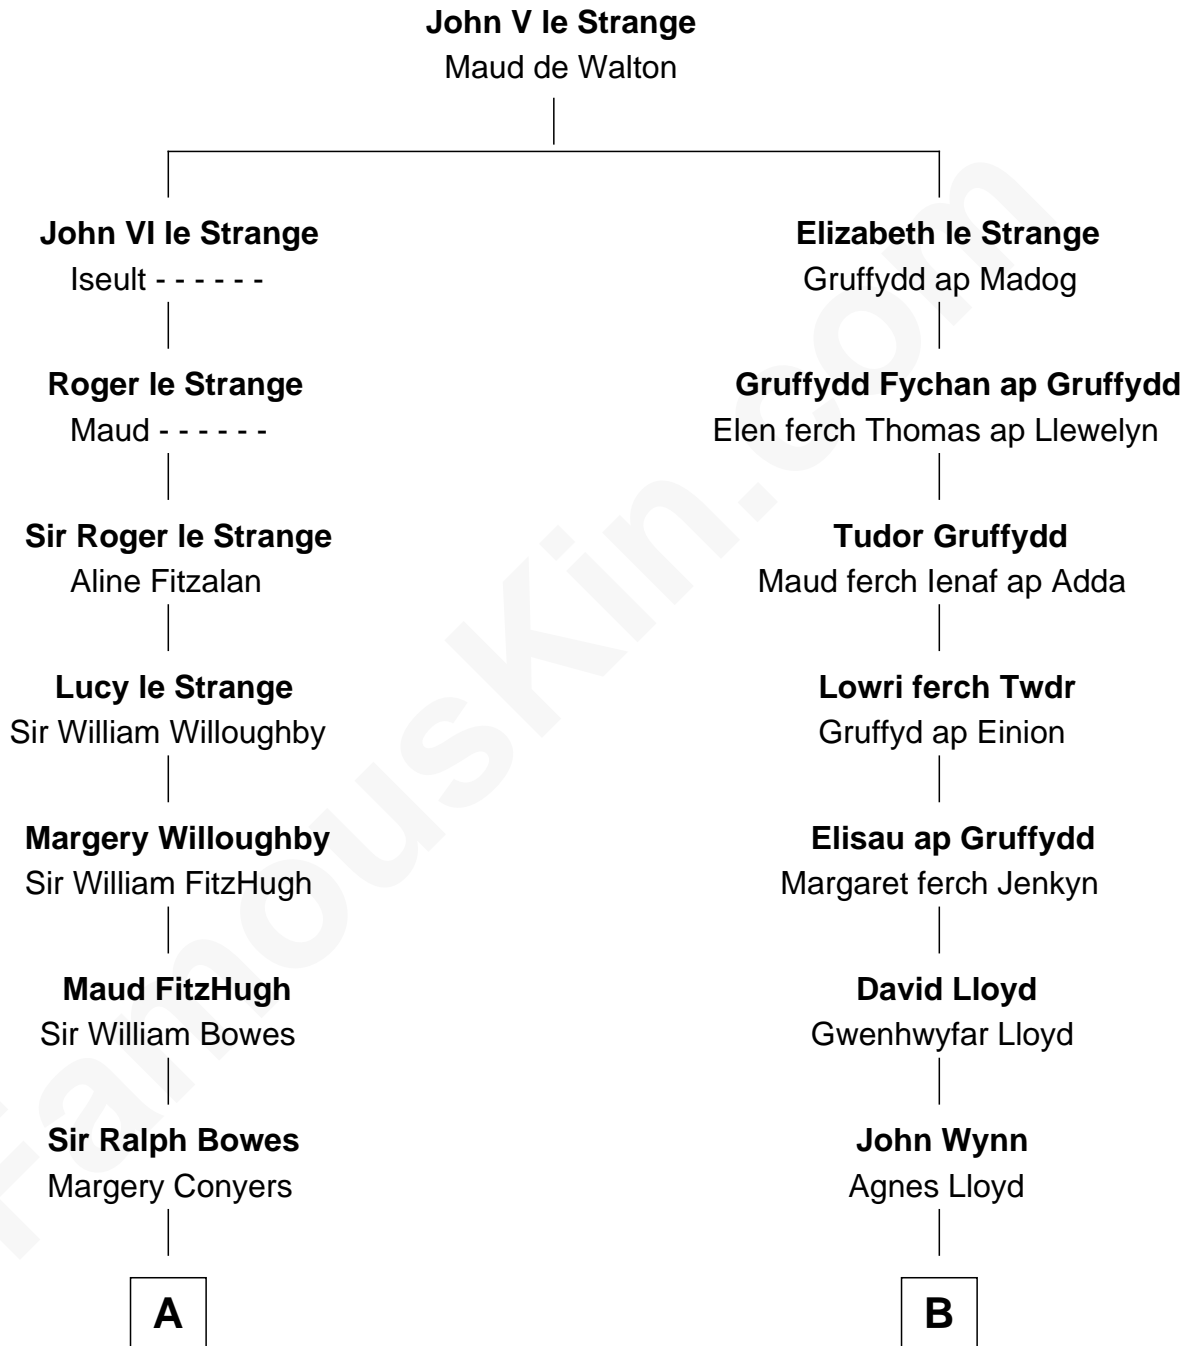

FamousKin.com

Relationship Chart of

Benedict Cumberbatch

Movie, Television and Stage Actor

10th cousin 10 times removed of

Elihu Yale

Benefactor and Namesake of Yale College

C

Henry Alfred Cumberbatch

Hélène Gertrude Rees

Henry Carlton Cumberbatch

Pauline Ellen Laing Congdon

Timothy Carlton Congdon Cumberbatch

Wanda Ventham

Benedict Cumberbatch

Movie, Television and Stage Actor