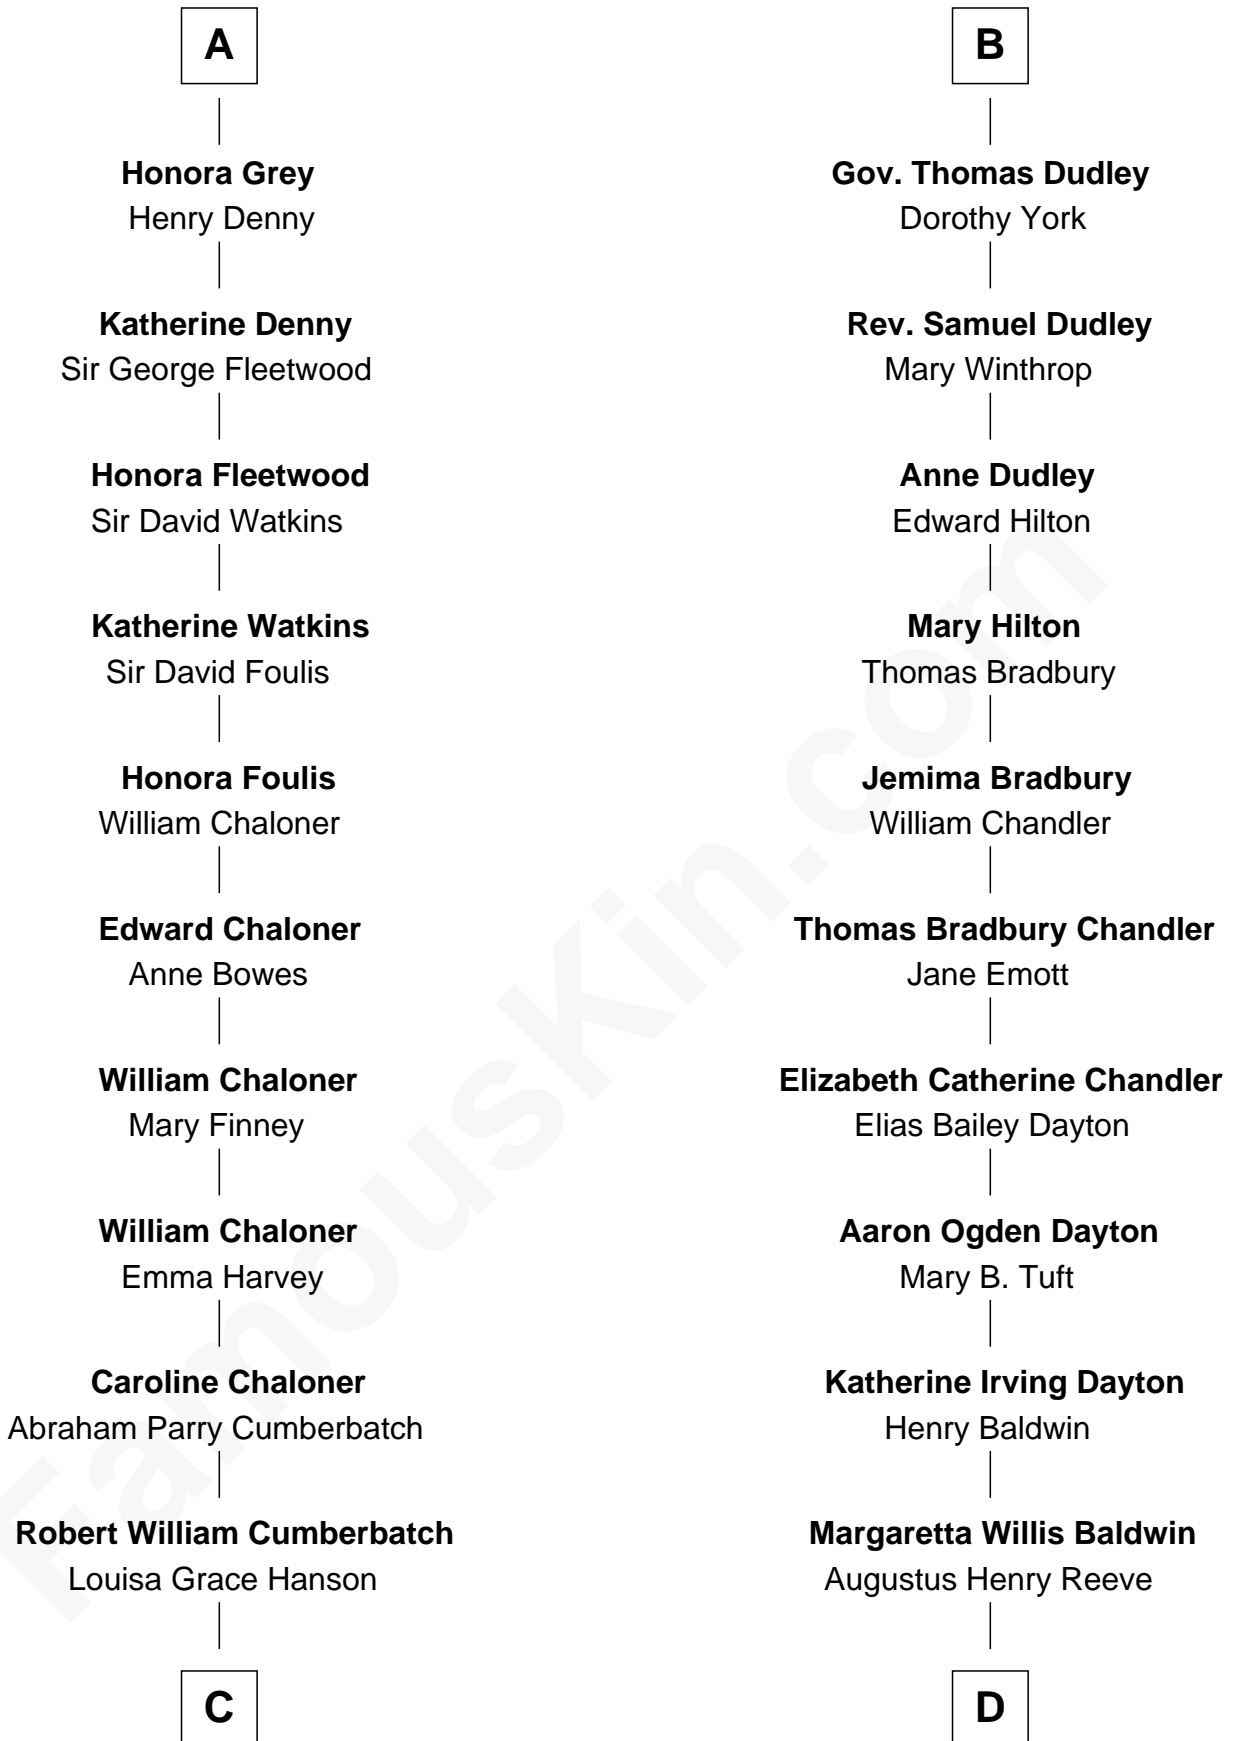

FamousKin.com Relationship Chart of

Benedict Cumberbatch
Movie, Television and Stage Actor

19th cousin 1 time removed of

Christopher Reeve
Movie Actor

C

Henry Alfred Cumberbatch

Hélène Gertrude Rees

Henry Carlton Cumberbatch