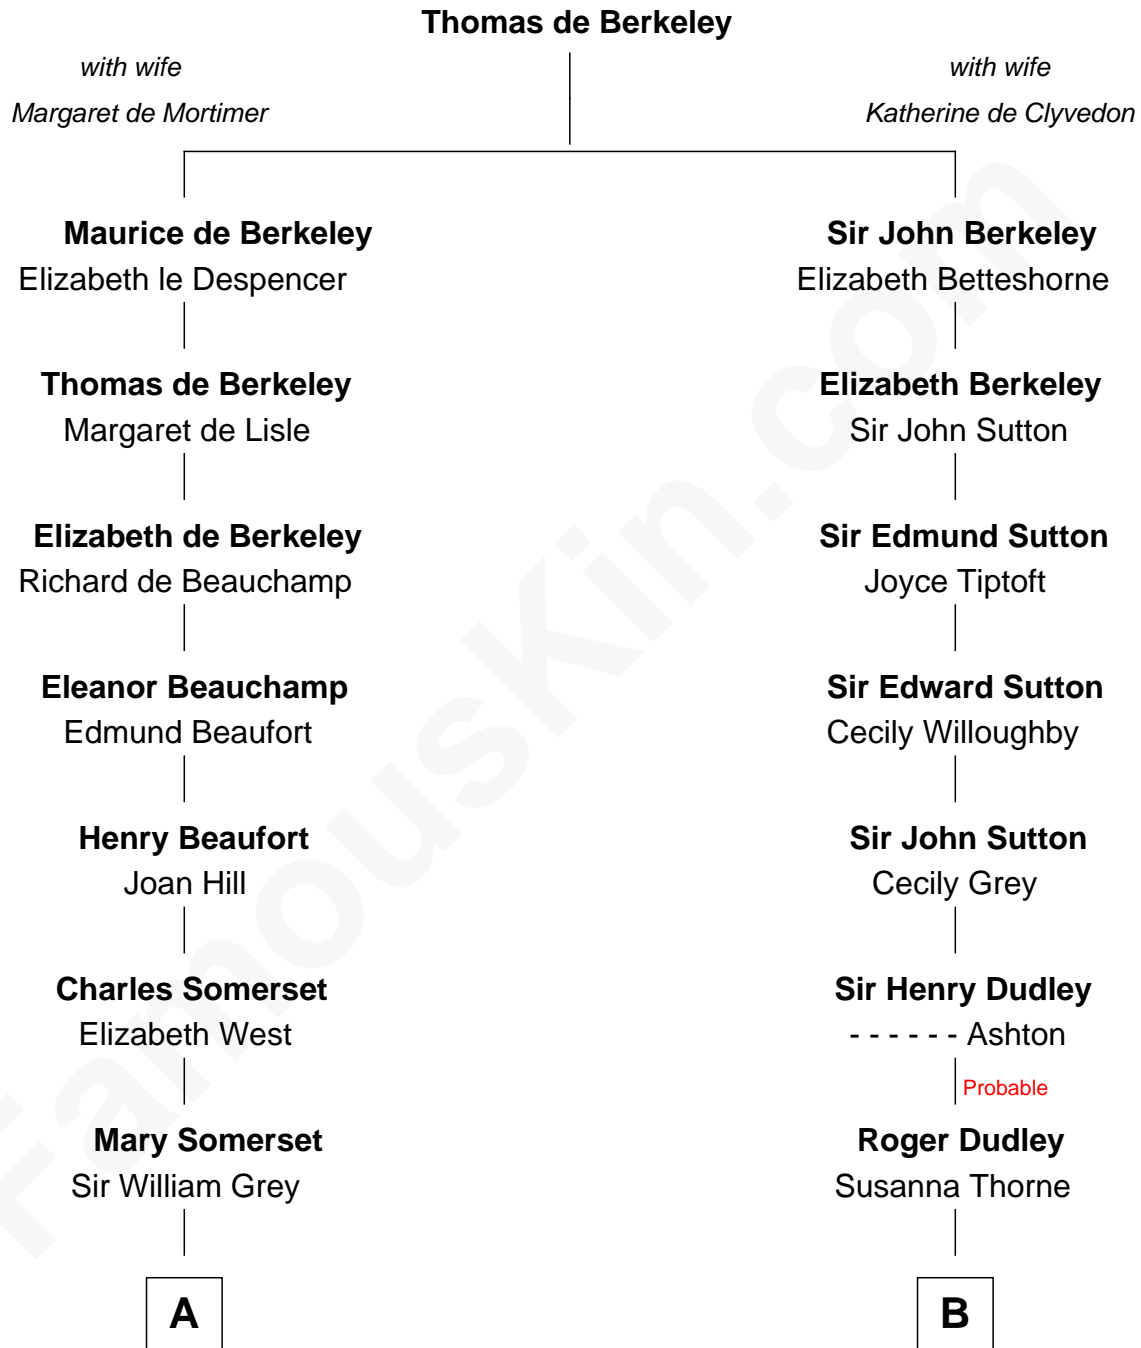

FamousKin.com Relationship Chart of

Benedict Cumberbatch
Movie, Television and Stage Actor

19th cousin 1 time removed of

Christopher Reeve
Movie Actor

C

Henry Alfred Cumberbatch

Hélène Gertrude Rees

Henry Carlton Cumberbatch