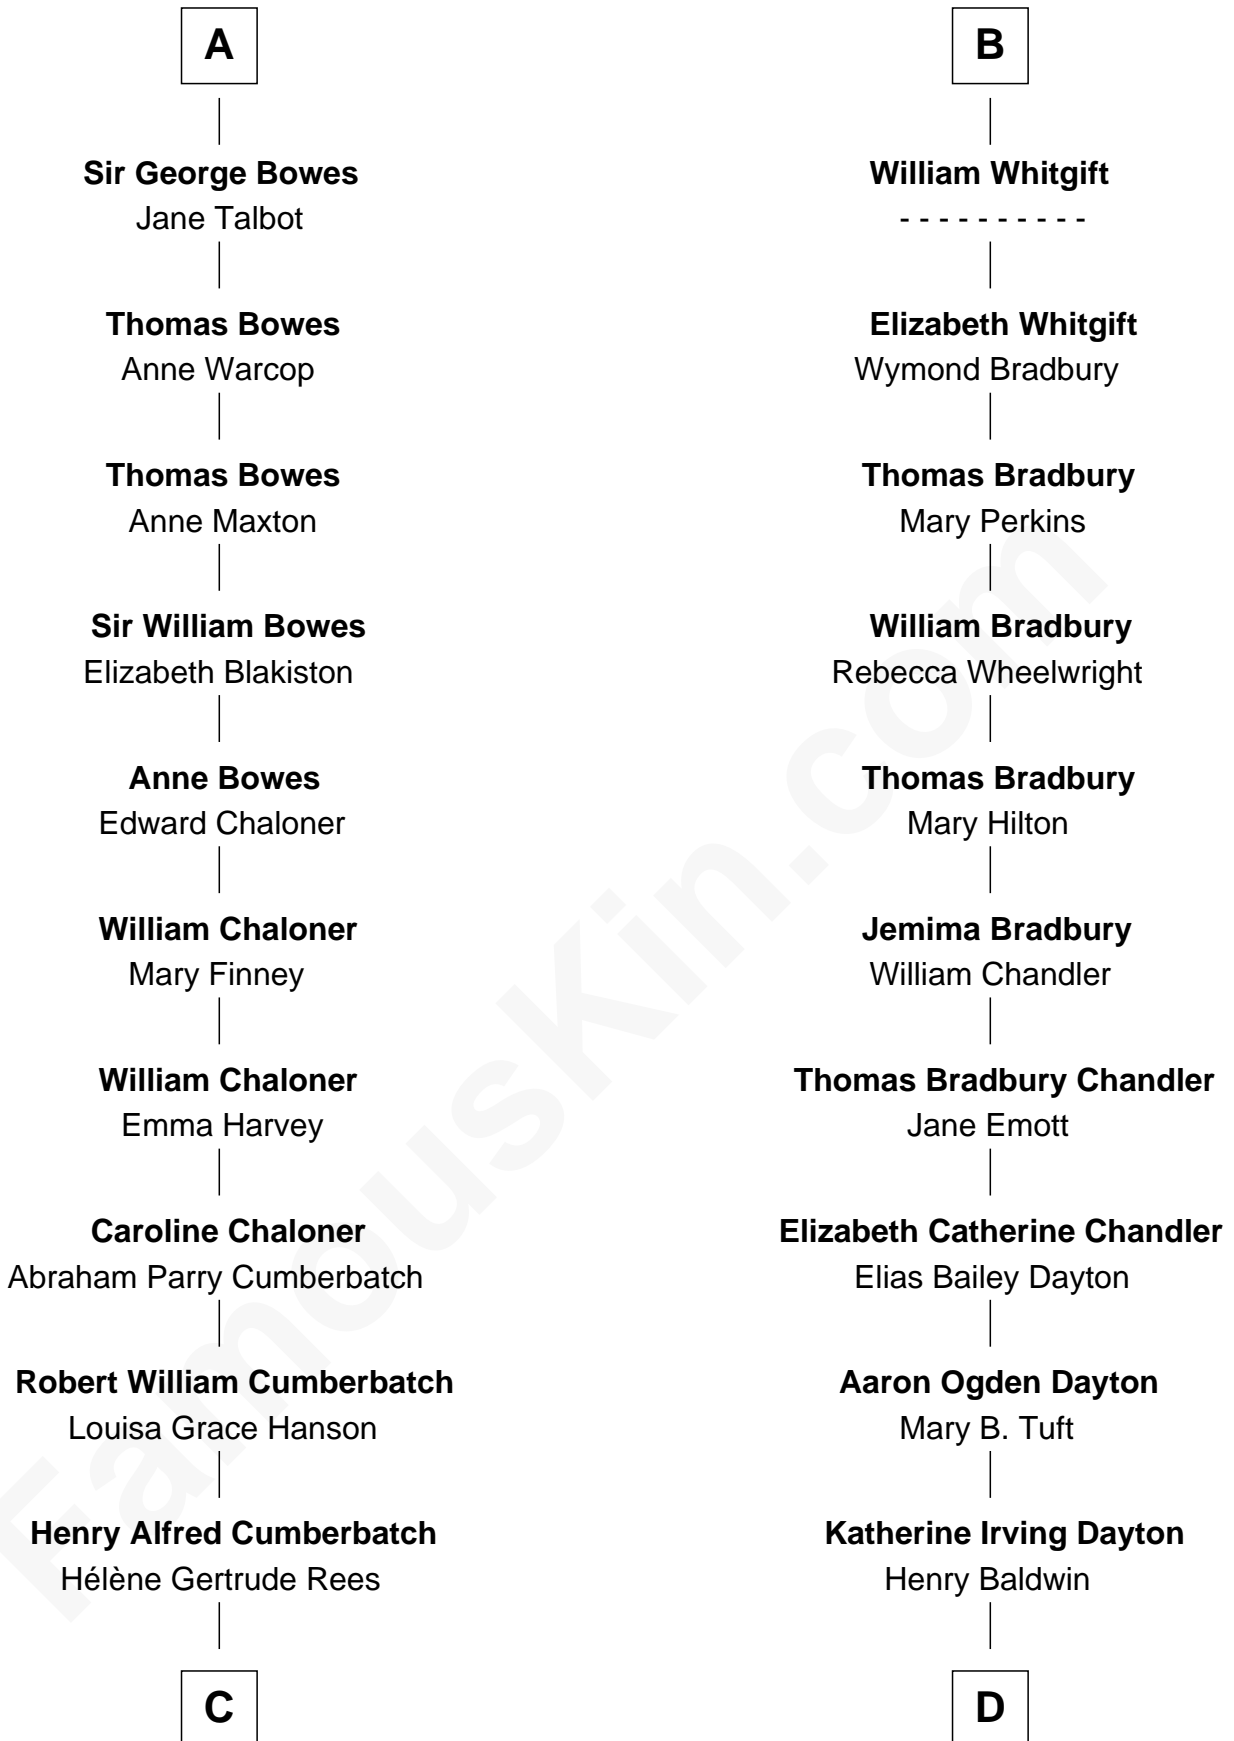

FamousKin.com Relationship Chart of

Benedict Cumberbatch
Movie, Television and Stage Actor

19th cousin 1 time removed of

Christopher Reeve
Movie Actor

C

Henry Carlton Cumberbatch

Pauline Ellen Laing Congdon

Timothy Carlton Congdon Cumberbatch

Wanda Ventham

Benedict Cumberbatch

Movie, Television and Stage Actor

D

Margaretta Willis Baldwin

Augustus Henry Reeve

Richard Henry Reeve