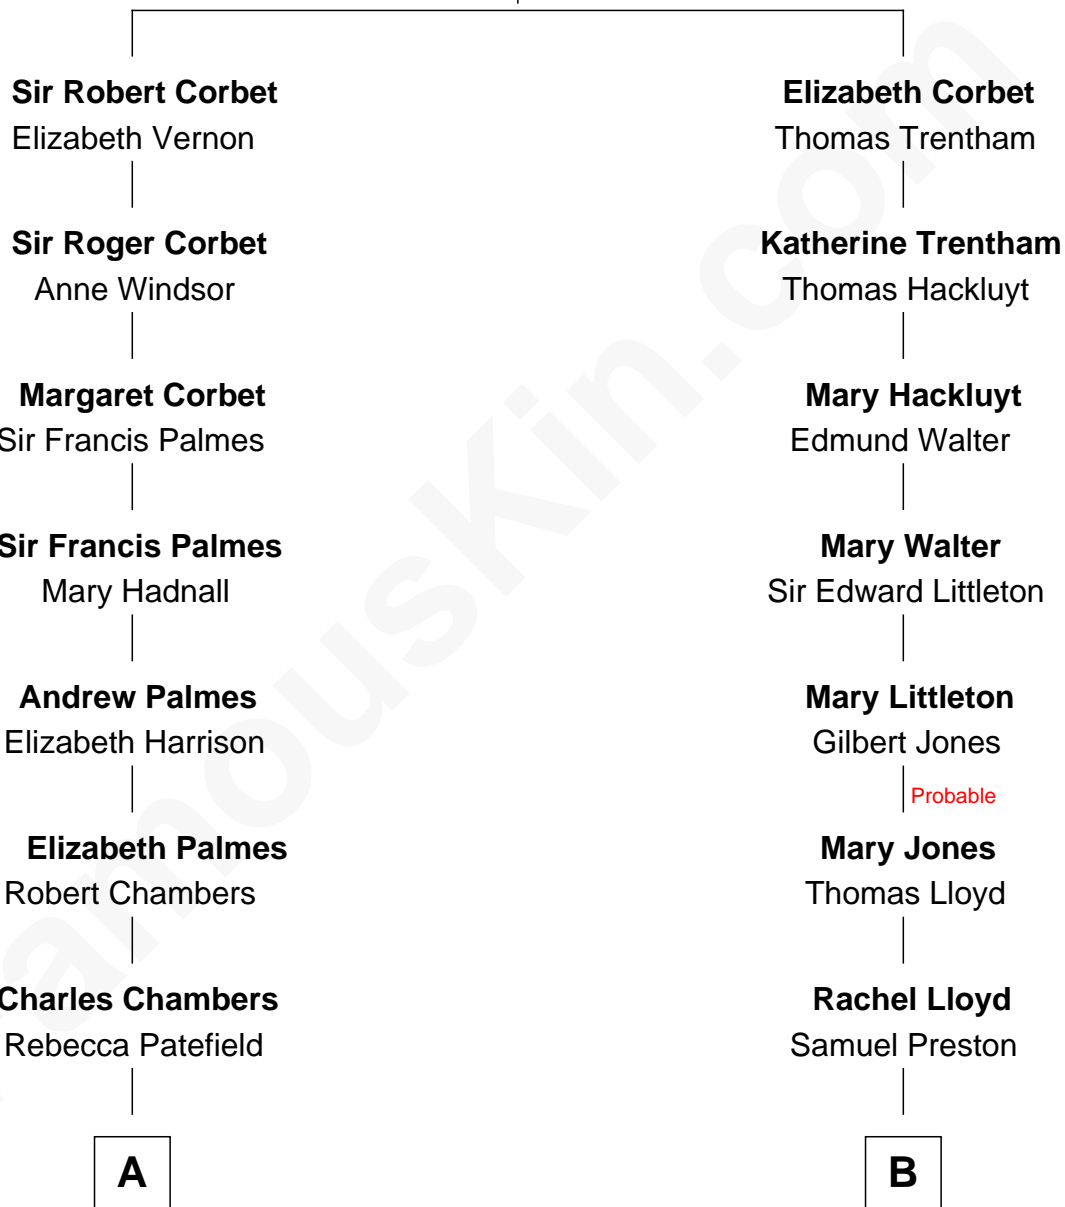

## Relationship Chart of

**Benedict Cumberbatch**  
*Movie, Television and Stage Actor*

15th cousin 1 time removed of

**Christopher Reeve**  
*Movie Actor*

**Sir Richard Corbet**  
 Elizabeth Devereux

**A**

**Rebecca Chambers**

Daniel Russell

**Richard Russell**

Mary Cary

**Rebecca Russell**

Joseph Cordis

**Rebecca Cordis**

John Walley Langdon

**Joseph Langdon**

Louisa Christine Gout

**Ida Josephine Langdon**

Thomas Bowen Rees

**Hélène Gertrude Rees**

Henry Alfred Cumberbatch

**Henry Carlton Cumberbatch**

Pauline Ellen Laing Congdon