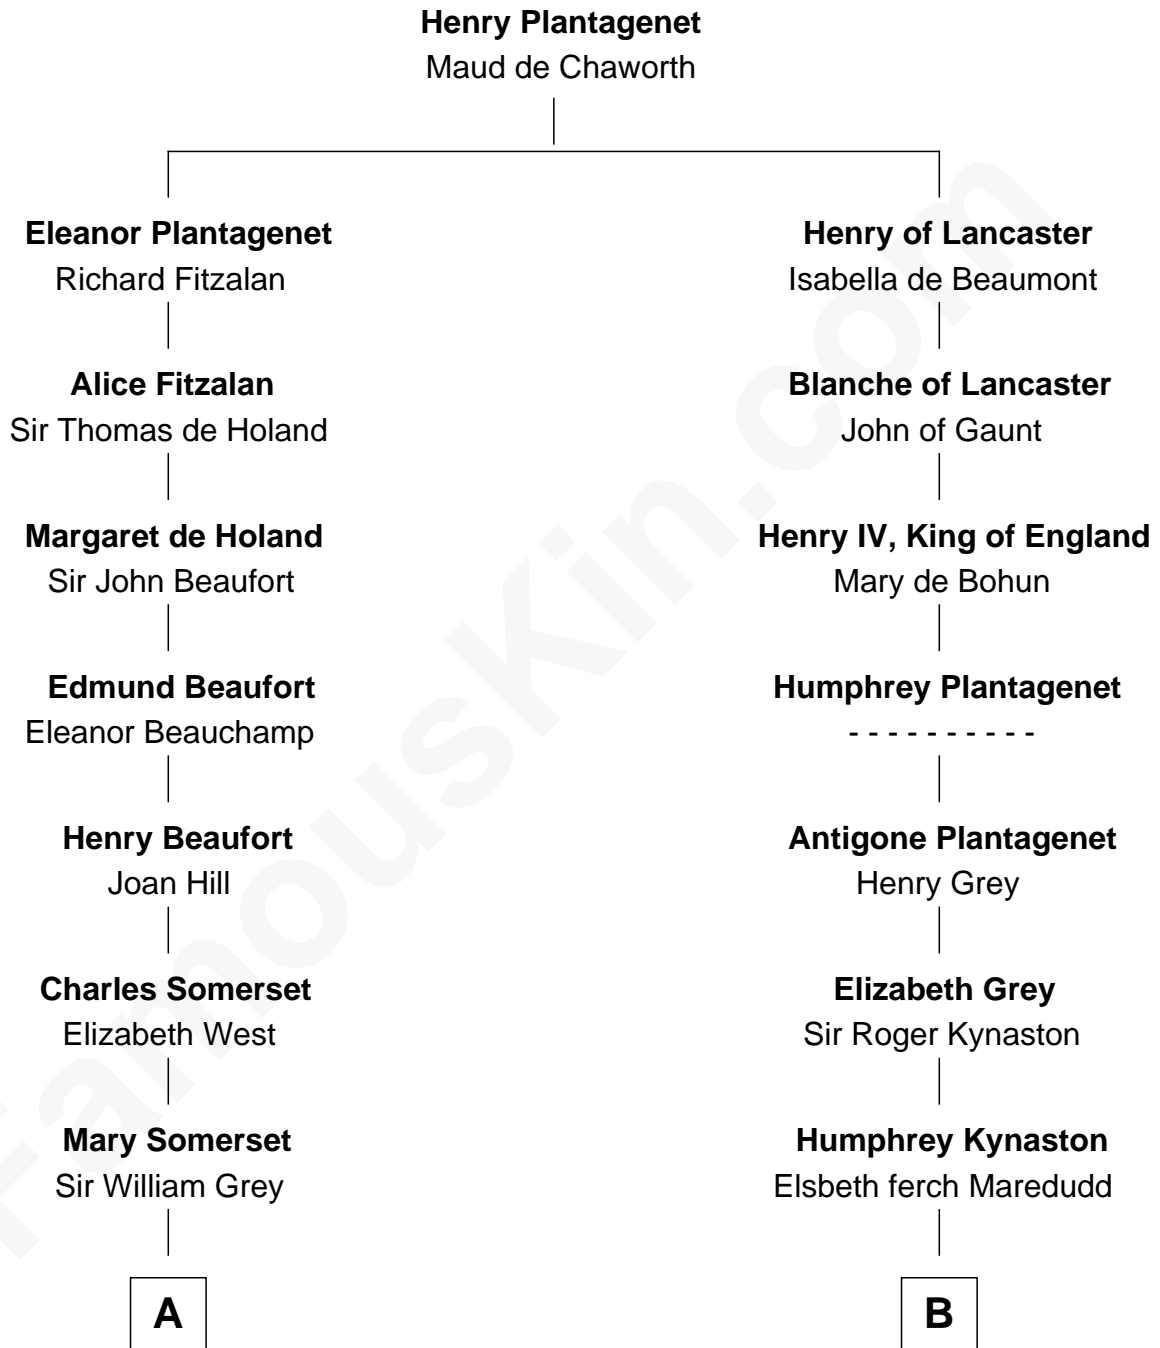

FamousKin.com

Relationship Chart of

Benedict Cumberbatch
Movie, Television and Stage Actor

20th cousin 1 time removed of

Christopher Reeve
Movie Actor

C

Henry Alfred Cumberbatch
Hélène Gertrude Rees

Henry Carlton Cumberbatch
Pauline Ellen Laing Congdon

Timothy Carlton Congdon Cumberbatch
Wanda Ventham

Benedict Cumberbatch
Movie, Television and Stage Actor

D

Sarah Wyatt Carpenter
Richard Henry Reeve

Augustus Henry Reeve
Margaretta Willis Baldwin

Richard Henry Reeve
Anne Conrad D'Olier