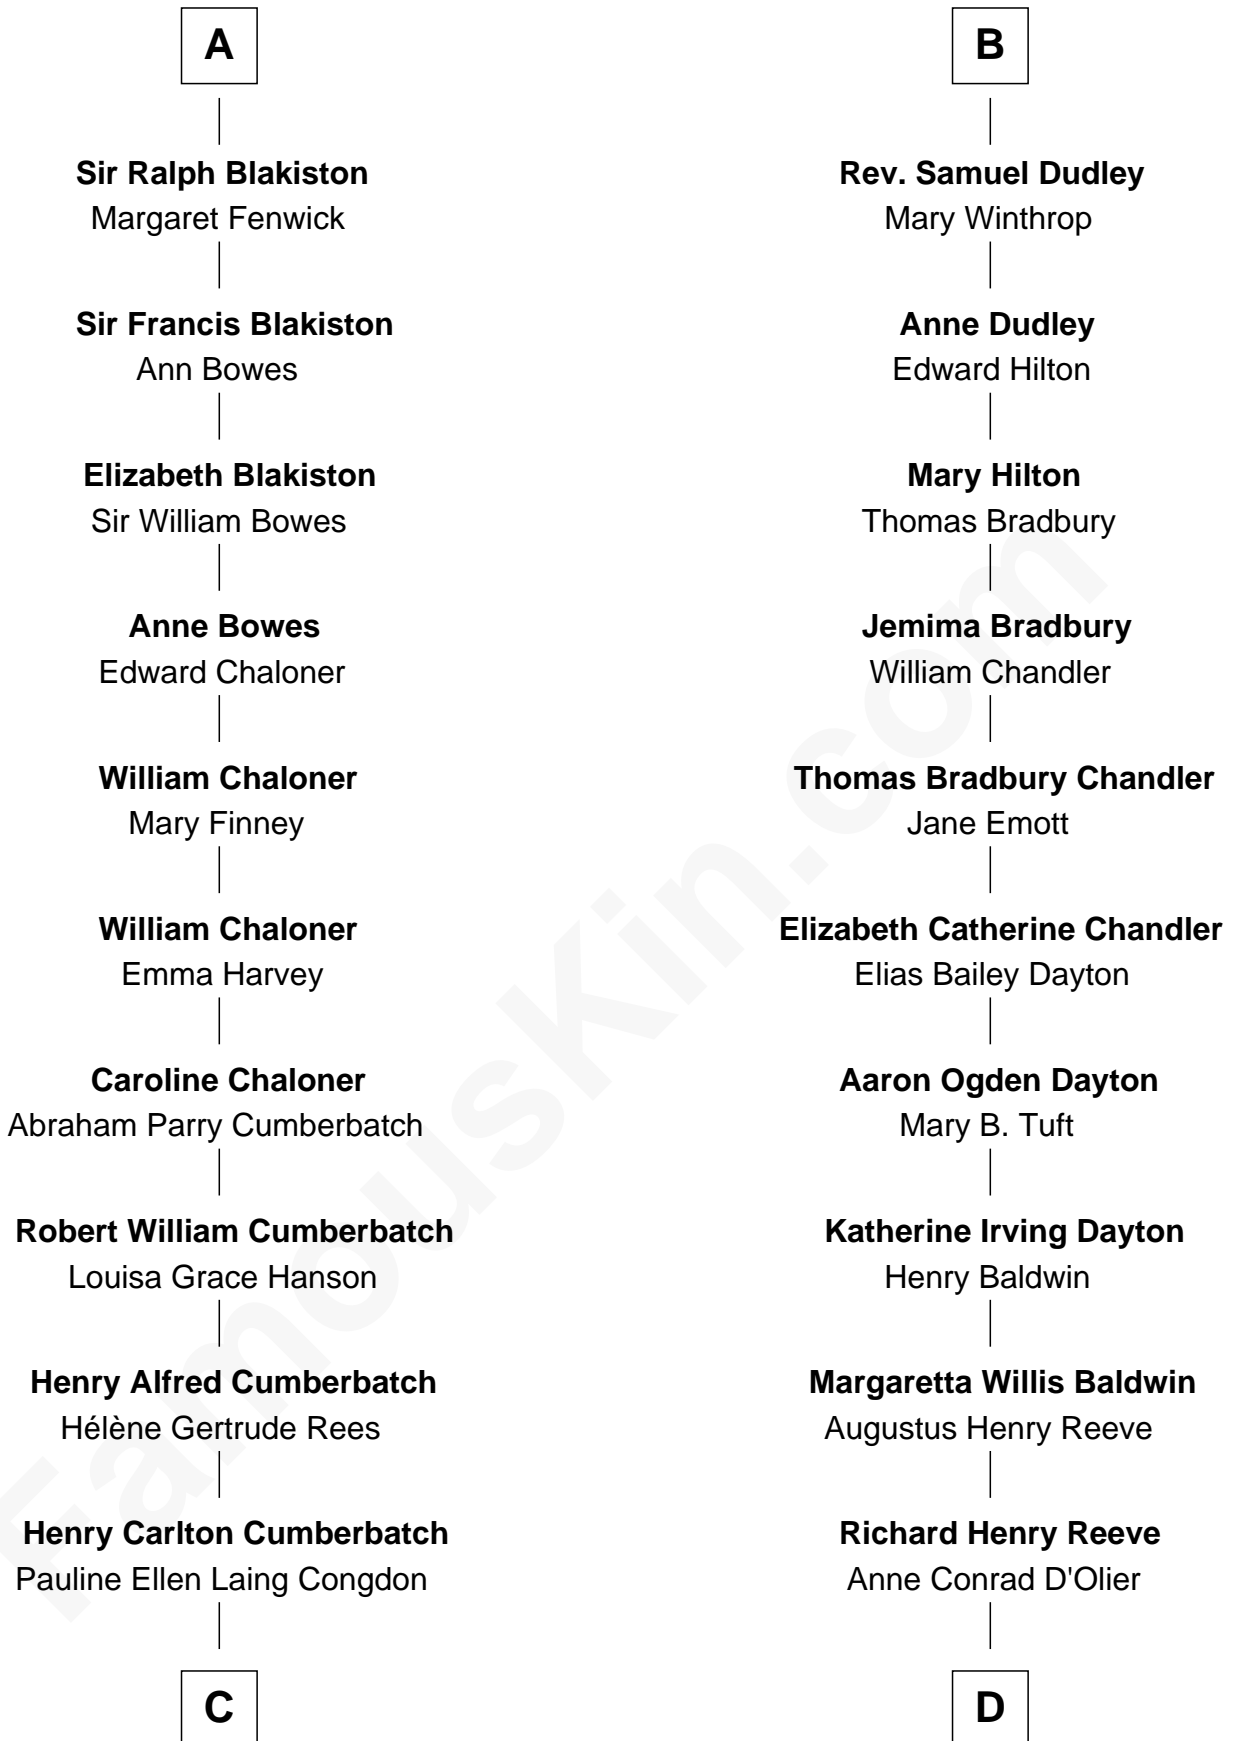

FamousKin.com
Relationship Chart of
Benedict Cumberbatch
Movie, Television and Stage Actor

18th cousin of

Christopher Reeve
Movie Actor

C

Timothy Carlton Congdon Cumberbatch

Wanda Ventham

Benedict Cumberbatch