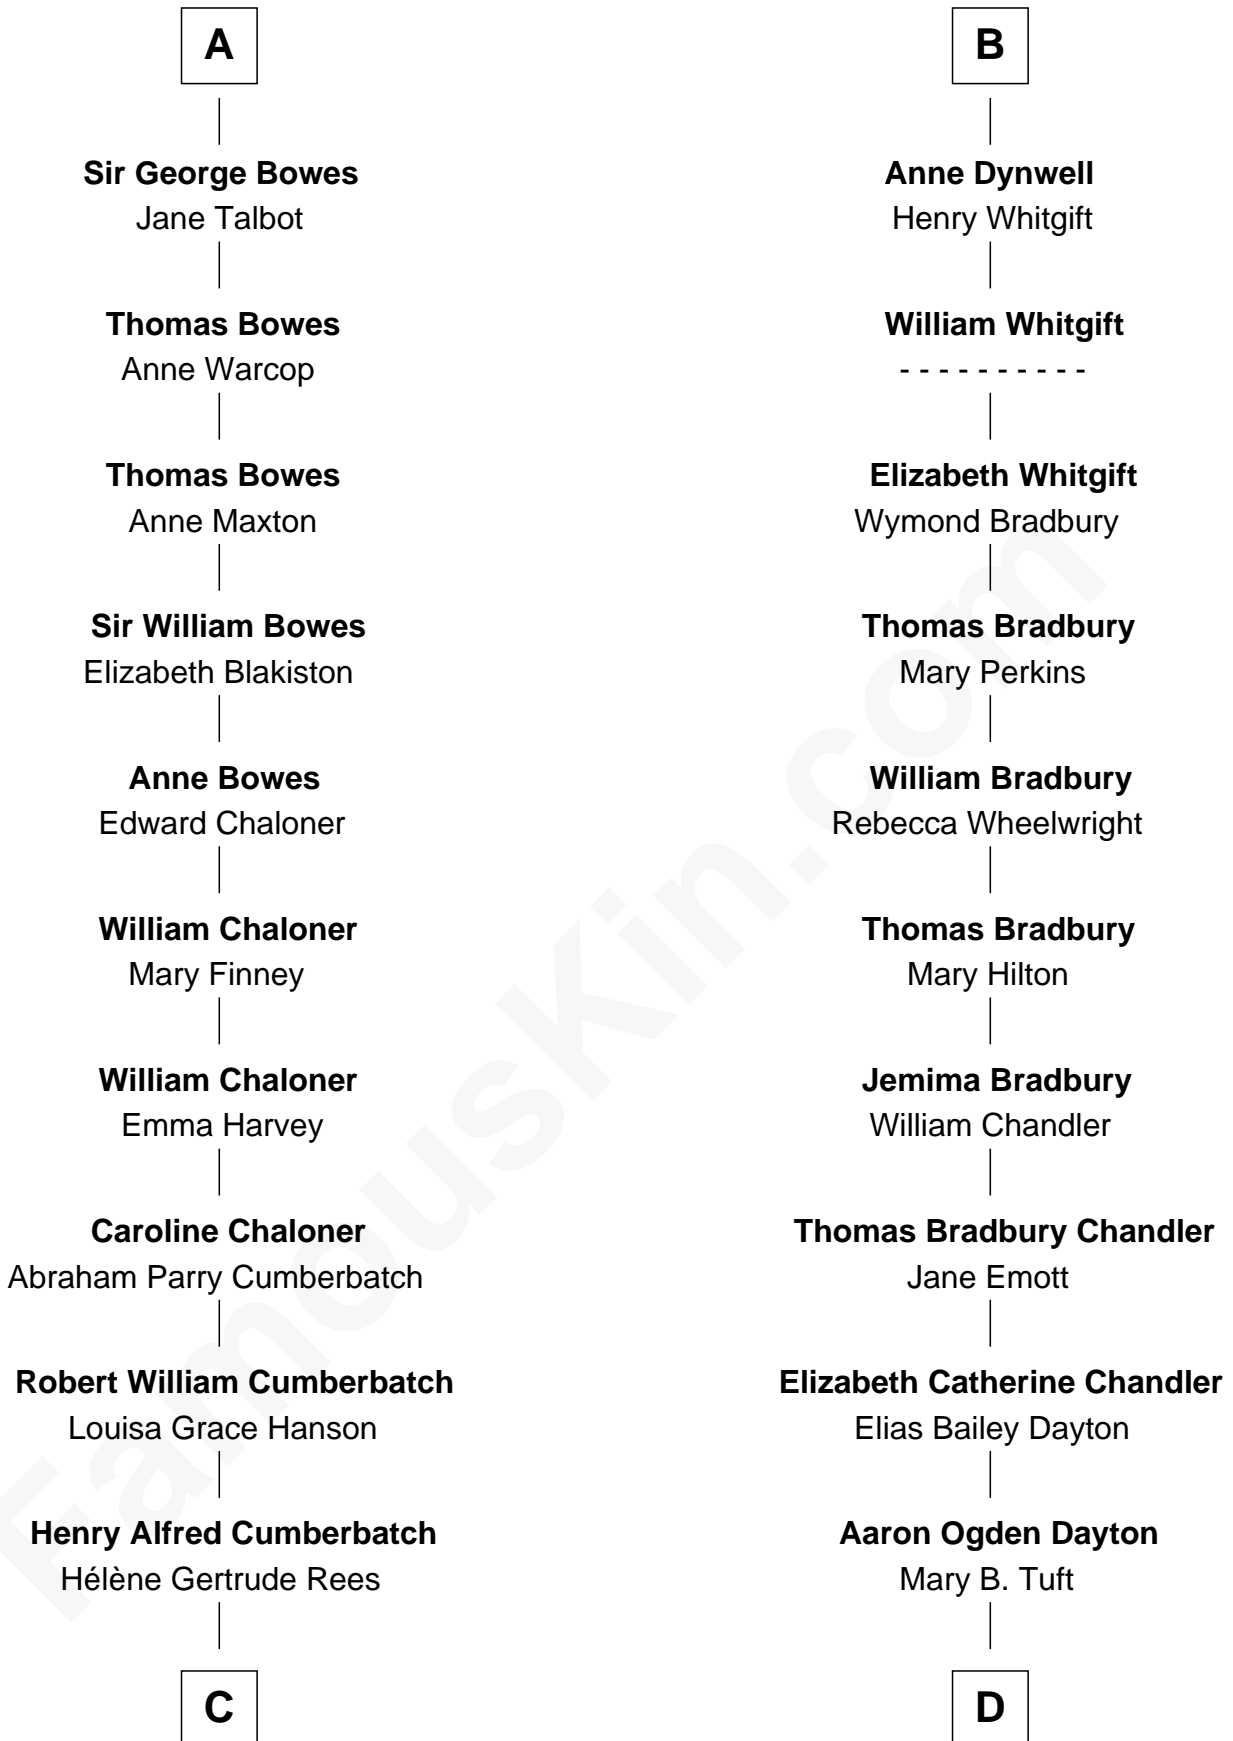

FamousKin.com

Relationship Chart of

Benedict Cumberbatch
Movie, Television and Stage Actor

19th cousin 2 times removed of

Christopher Reeve
Movie Actor

Sir Geoffrey le Scrope
 Ivetta de Ros

C

Henry Carlton Cumberbatch