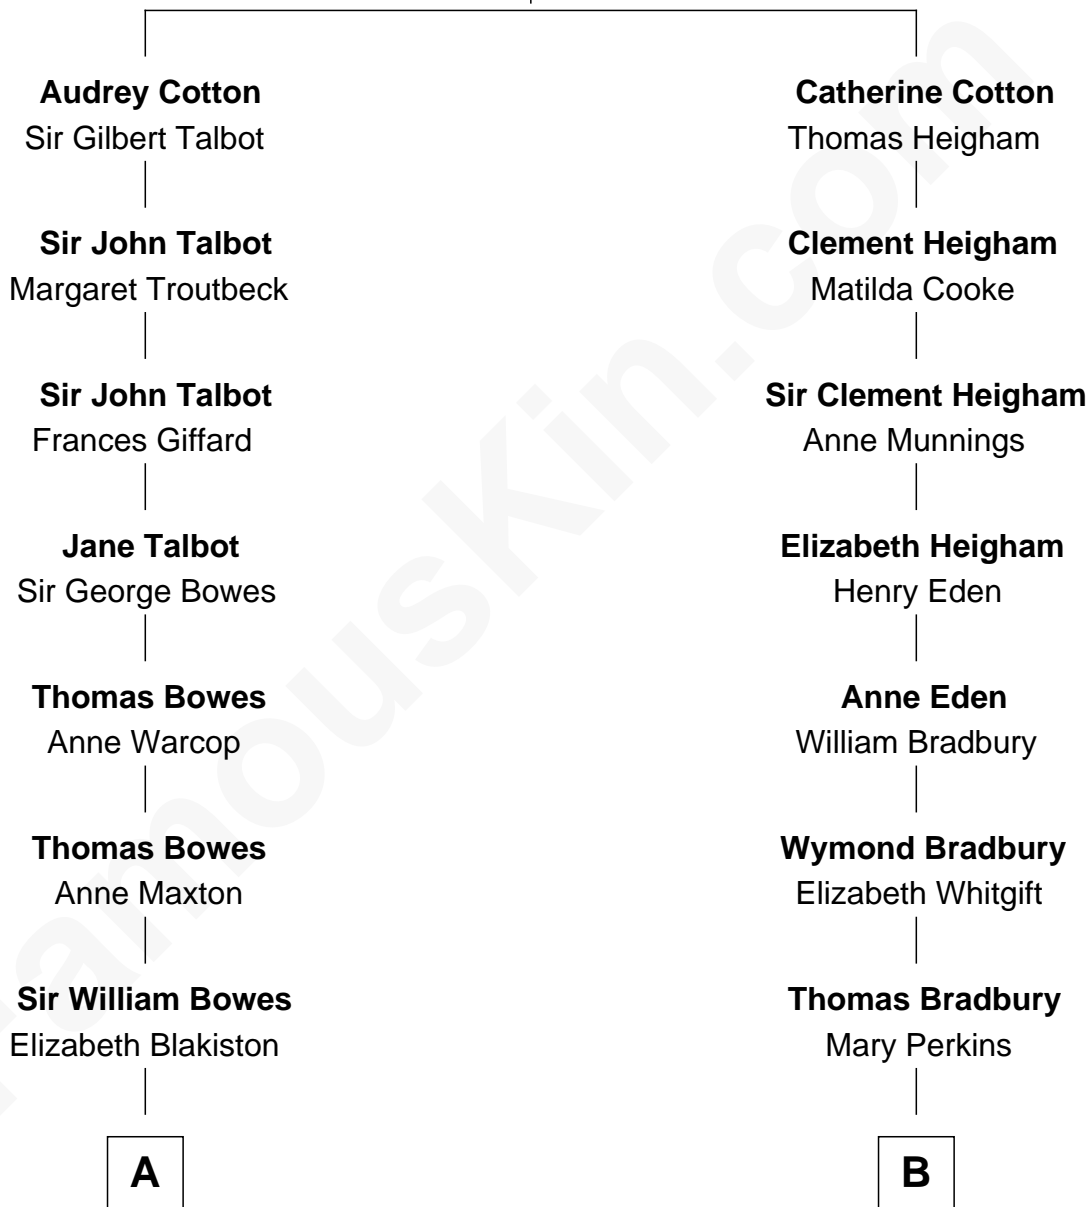

# FamousKin.com Relationship Chart of

**Benedict Cumberbatch**  
*Movie, Television and Stage Actor*

15th cousin 2 times removed of

**Christopher Reeve**  
*Movie Actor*

**William Cotton**  
Alice Abbott

**A**

**Anne Bowes**  
Edward Chaloner

**William Chaloner**  
Mary Finney

**William Chaloner**  
Emma Harvey

**Caroline Chaloner**  
Abraham Parry Cumberbatch

**Robert William Cumberbatch**  
Louisa Grace Hanson

**Henry Alfred Cumberbatch**  
Hélène Gertrude Rees

**Henry Carlton Cumberbatch**  
Pauline Ellen Laing Congdon

**Timothy Carlton Congdon Cumberbatch**  
Wanda Ventham

**Benedict Cumberbatch**  
*Movie, Television and Stage Actor*

**B**

**William Bradbury**  
Rebecca Wheelwright

**Thomas Bradbury**  
Mary Hilton

**Jemima Bradbury**  
William Chandler

**Thomas Bradbury Chandler**  
Jane Emott

**Elizabeth Catherine Chandler**  
Elias Bailey Dayton