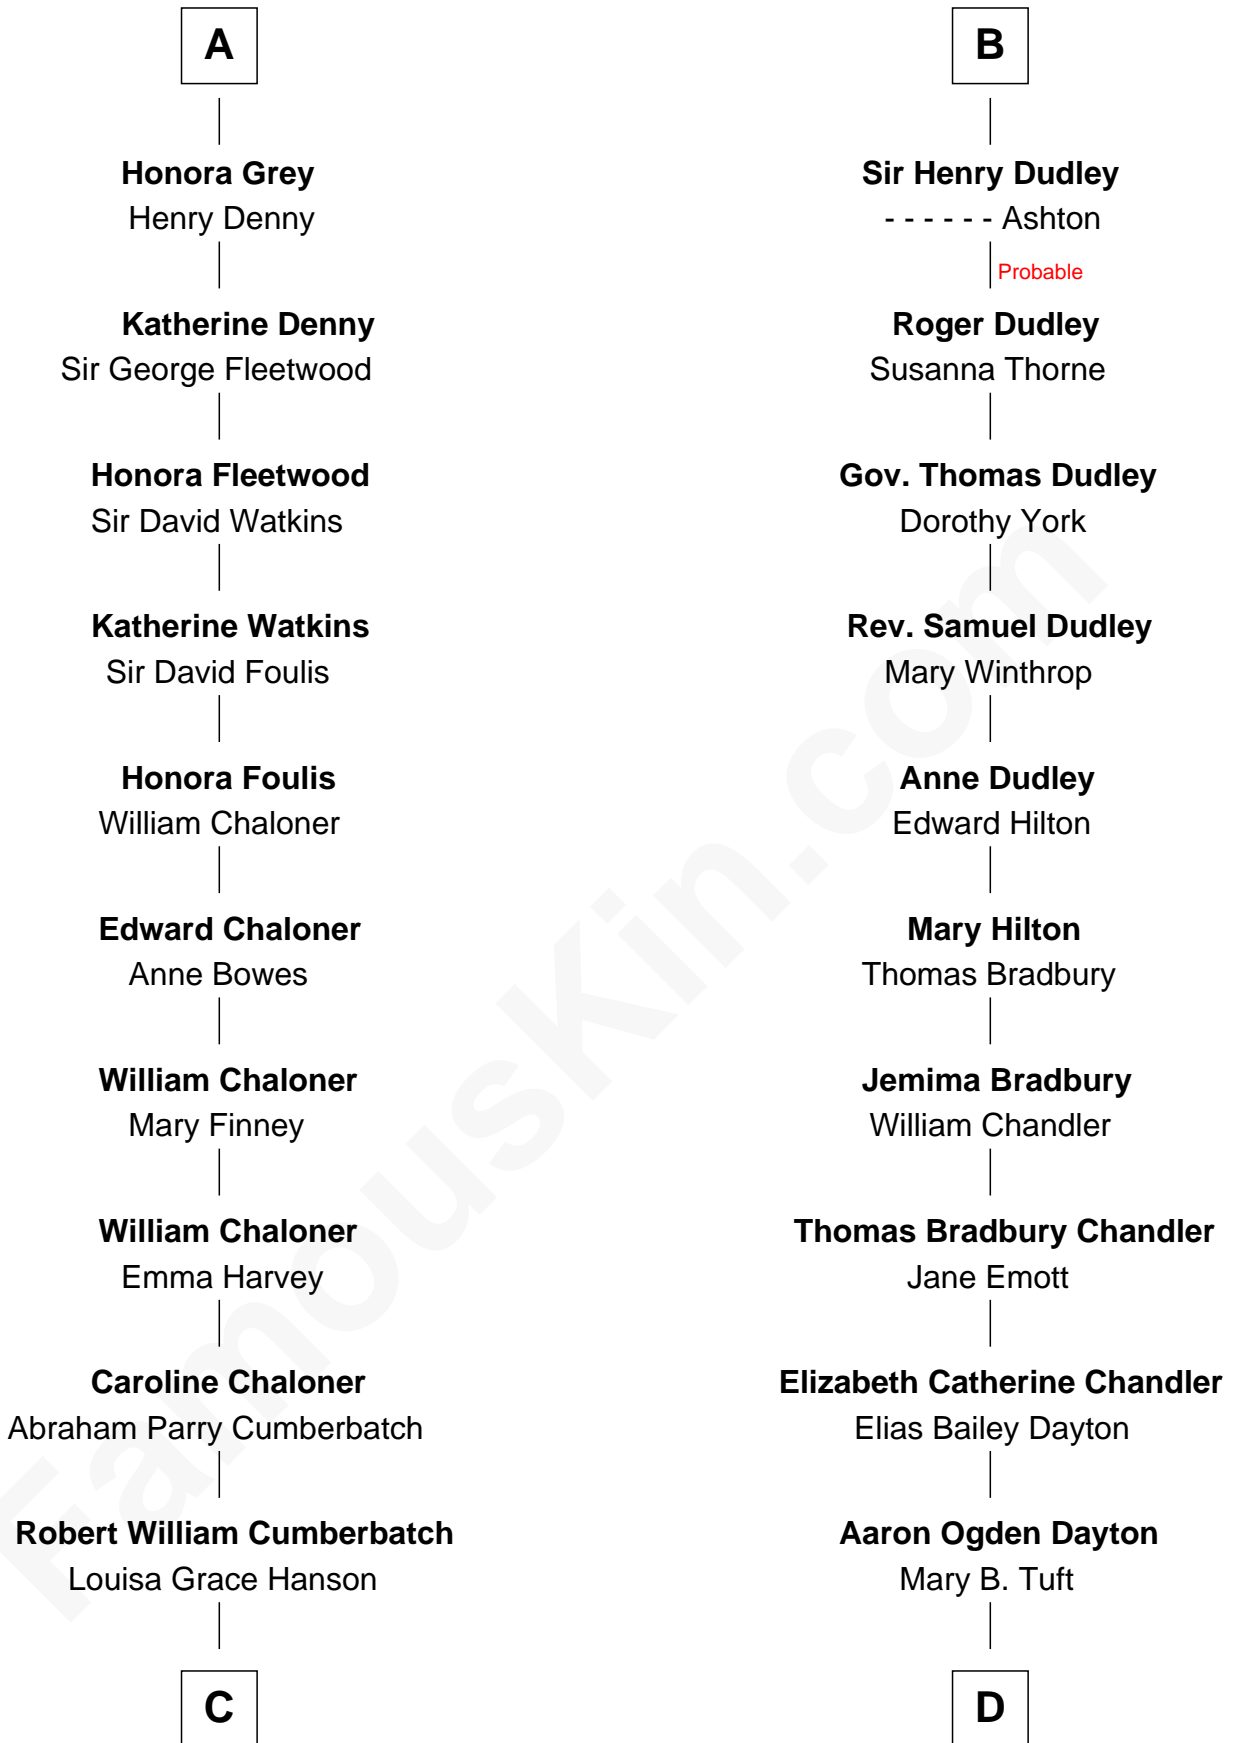

FamousKin.com Relationship Chart of

Benedict Cumberbatch
Movie, Television and Stage Actor

20th cousin 1 time removed of

Christopher Reeve
Movie Actor

C

Henry Alfred Cumberbatch
Hélène Gertrude Rees

Henry Carlton Cumberbatch
Pauline Ellen Laing Congdon

Timothy Carlton Congdon Cumberbatch
Wanda Ventham

Benedict Cumberbatch
Movie, Television and Stage Actor

D

Katherine Irving Dayton
Henry Baldwin

Margaretta Willis Baldwin
Augustus Henry Reeve

Richard Henry Reeve
Anne Conrad D'Olier